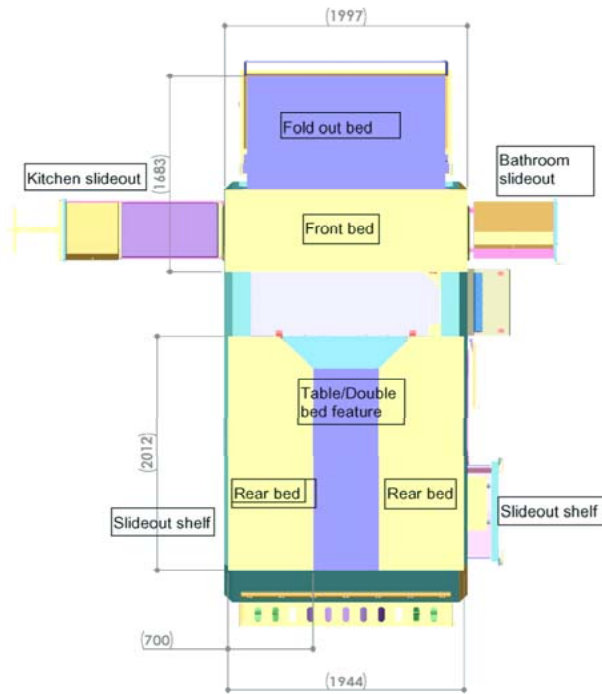

Front view  
(Closed)

Bedding :

- 2 x Single beds at rear  
+ Dining table  
+ 1 x Single bed in front
- Double bed at rear  
+ Double bed in front  
with fold out tent option

Electrical :

- 220 V Mains inlet socket
- Intelligent power unit 220 - 12 V
- 2 x 70 Ah Deep cycle batteries
- 4 x Hella plugs
- Internal wired for fridge, lights, geyser, etc.

CARAVAN

Layout

SEE <b>A</b>	DWG. NO.	REV.
SCALE:1:100	WEIGHT:	SHEET 1 OF 1