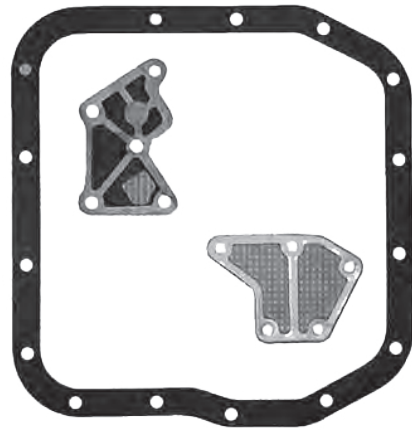

**AISIN WARNER
55-50SN VOLVO**

Filter 5550.FIL01

Transmission must be disassembled to
change Filter

**AISIN WARNER
55-50SN VECTRA**

Filter 5550.FIL02

Transmission must be disassembled to
change Filter

**AISIN WARNER
60-40LE (AF13)**

Filter AF13.FIL01

Transmission must be disassembled to
change Filter

A20
DAIHATSU 2 SPEED
Pan Gasket Kit Only
Filter A20.FIL01

A30
Pan Gasket Kit Only
Front Filter NLA
Rear Filter NLA

AISIN WARNER
A40
Pan Gasket BW55.GAS01
Filter BW55.FIL01