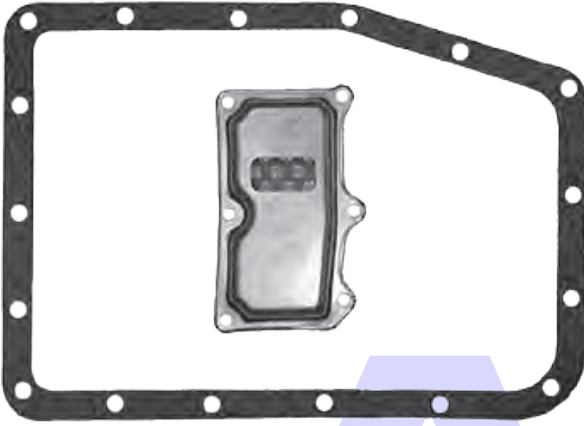

**AISIN WARNER
A55 4WD**
Pan Gasket A55.GAS01
Filter A55.FIL02
Special Order Only