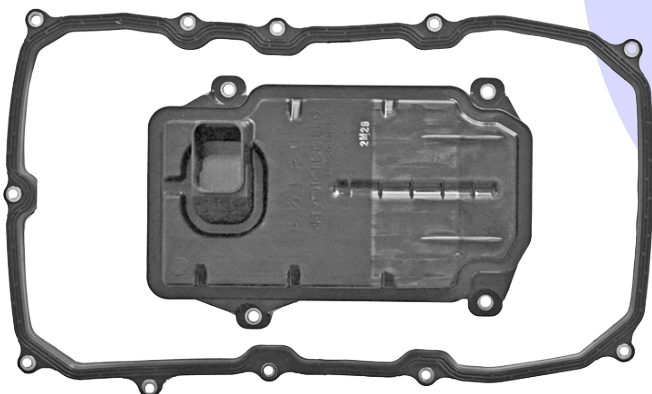

LEXUS, TOYOTA

Pan Gasket TBA

Filter TBA

AISIN WARNER
TR-60SN (09D) 6 SPEED

TOUAREG & CAYENNE

Pan Gasket TR60.GAS01

Filter TR60.FIL01

AISIN WARNER
TR-80SD (0C8) 8 SPEED