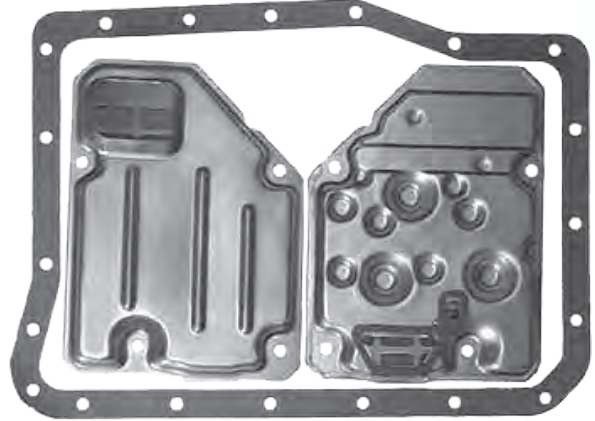

**AISIN WARNER
450-43LE (2WD ISUZU)**
Pan Gasket A440.GAS01
Filter A440.FIL05
18mm Pick Up 4 Bolt & Two Valve Body Feed Holes