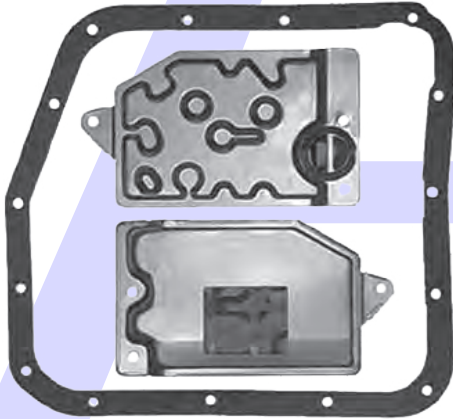

Filter AF13.FIL01

Transmission must be disassembled to
change Filter

A20
DAIHATSU 2 SPEED
Pan Gasket Kit Only
Filter A20.FIL01

A30
Pan Gasket Kit Only
Front Filter NLA
Rear Filter NLA

AISIN WARNER
A40
Pan Gasket BW55.GAS01
Filter BW55.FIL01

AISIN WARNER
A40D
Pan Gasket BW55.GAS01
Filter A43.FIL04

AISIN WARNER
A42D, A43D, A44D
Pan Gasket BW55.GAS01
Filter A43.FIL01

AISIN WARNER
A40 DL & DF MODELS
Pan Gasket BW55.GAS01
Filter A43.FIL02

AUTOMATIC CHOICE

THE AUTOMATIC TRANSMISSION PARTS WAREHOUSE

**AISIN WARNER
A40 DE MODELS**
Pan Gasket BW55.GAS01
Filter A43.FIL03

**AISIN WARNER
A47DE**
Pan Gasket BW55.GAS01
Filter A43.FIL05
(10mm Pick Up)

**AISIN WARNER
A130L**
Pan Gasket A130.GAS01
Filter Use A140.FIL01