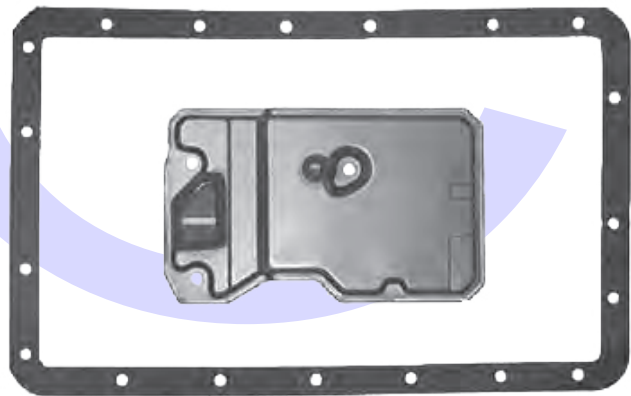

**AISIN WARNER
A340E**
Pan Gasket A340.GAS01
Filter A340.FIL01

AUTOMATIC CHOICE

THE AUTOMATIC TRANSMISSION PARTS WAREHOUSE