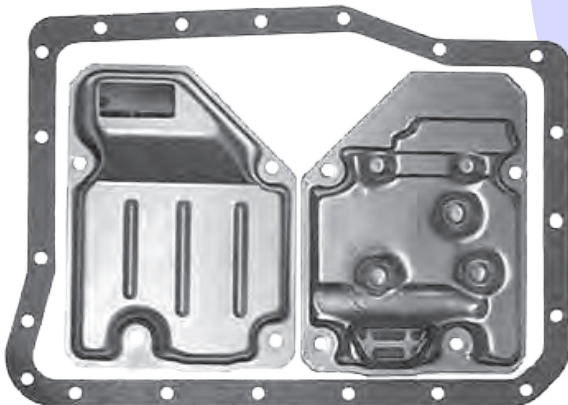

**AISIN WARNER
A442F (4WD)**

Pan Gasket A440.GAS01
Filter A440.FIL03
24mm Pickup 4 Bolt