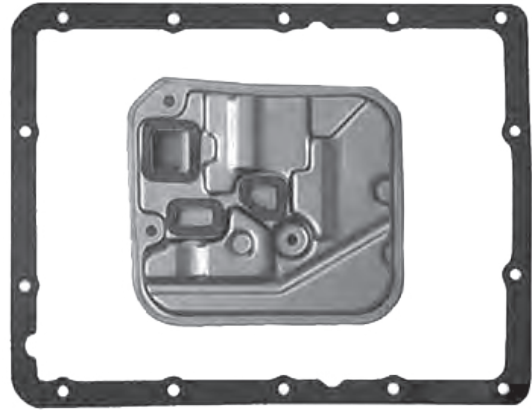

**AISIN WARNER
A47DE**
Pan Gasket BW55.GAS01
Filter A43.FIL05
(10mm Pick Up)