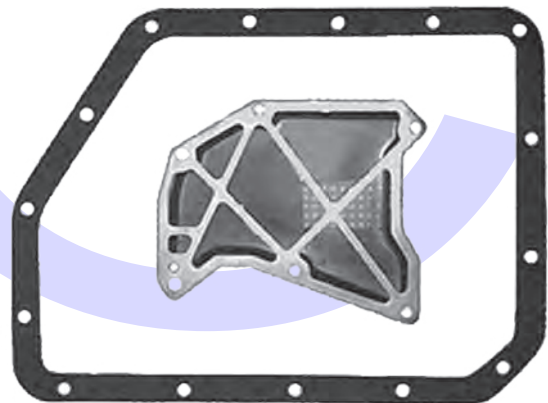

**AISIN WARNER A210
SUZUKI & HOLDEN BARINA**
Pan Gasket A210.GAS01
Filter A210.FIL01