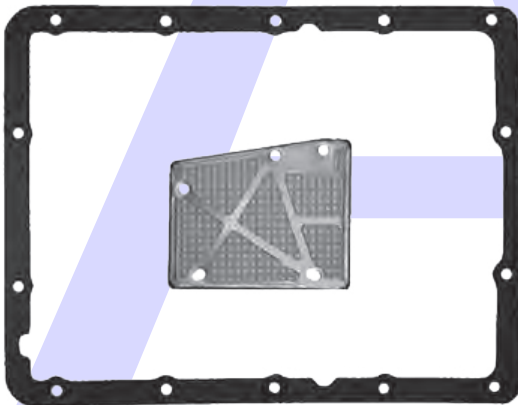

Filter AF13.FIL01

Transmission must be disassembled to
change Filter

A20
DAIHATSU 2 SPEED
Pan Gasket Kit Only
Filter A20.FIL01

A30
Pan Gasket Kit Only
Front Filter NLA
Rear Filter NLA

AISIN WARNER
A40
Pan Gasket BW55.GAS01
Filter BW55.FIL01