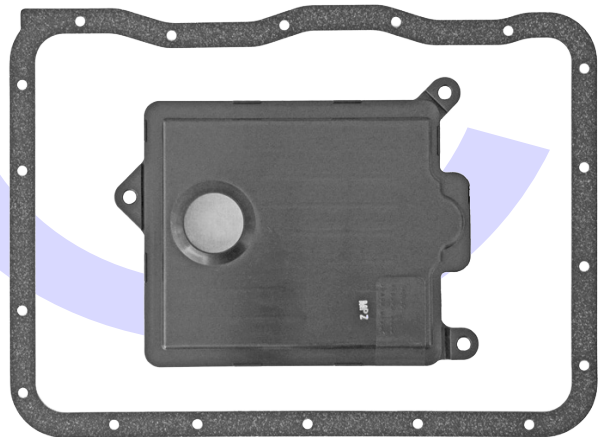

**AISIN WARNER
A860E 6 SPEED**
Pan Gasket TBA
Filter TBA