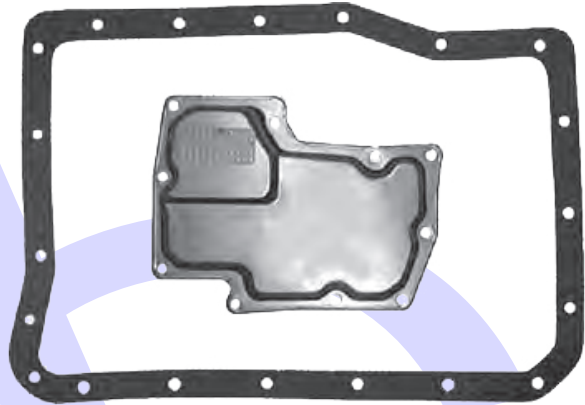

Filter has 25mm Pick Up & 2 Valve Body Feed Holes

**AISIN WARNER
A350E**

Pan Gasket A340.GAS01
Filter A350.FIL01

1996-1998

**AISIN WARNER
A440F**

Pan Gasket A440.GAS01
Filter A440.FIL02
Filter 52mm Thick 10 Bolt