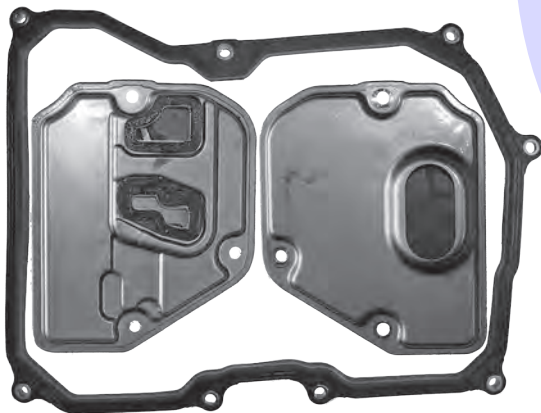

**AISIN WARNER
TF-60SN (GA6F21WA), BMW MINI**
Pan Gasket 09G.GAS01
Filter 09G.FIL05
15mm Pick Up