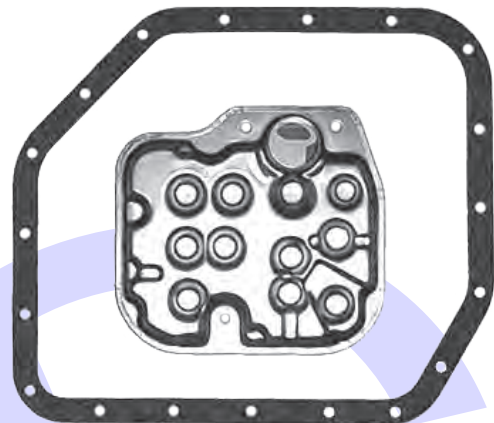

**AISIN WARNER
U340E, U341E**

Pan Gasket U340.GAS01
Filter U340.FIL01