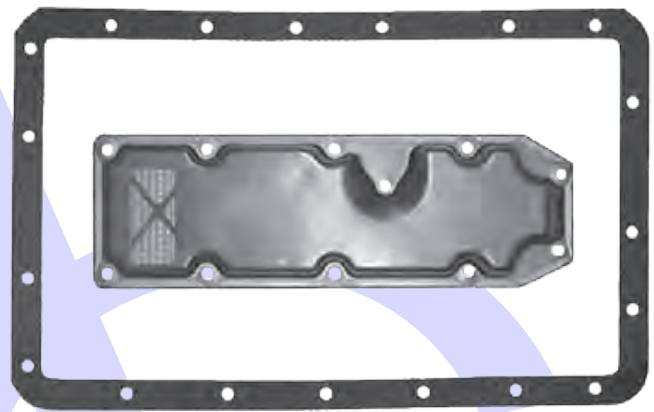

**AISIN WARNER
A341H**

Pan Gasket A340.GAS01
Filter A340.FIL03