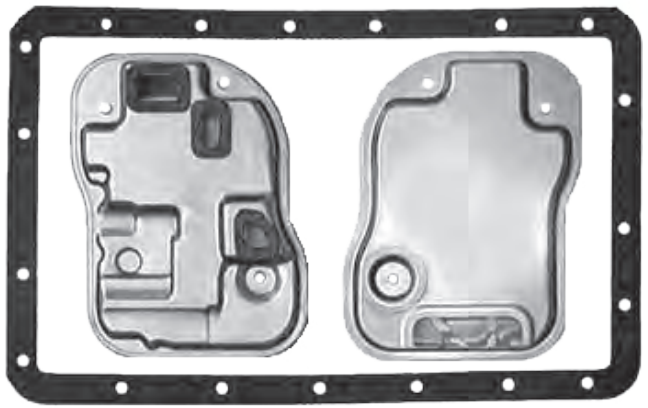

**AISIN WARNER
A350E**

Pan Gasket A340.GAS01
Filter A350.FIL01

1996-1998