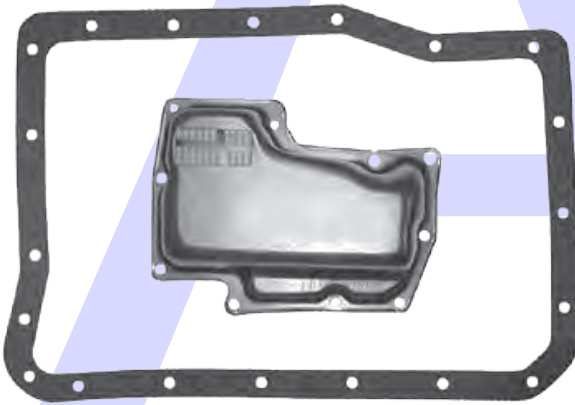

**AISIN WARNER
A440F**

Pan Gasket A440.GAS01
Filter A440.FIL02
Filter 52mm Thick 10 Bolt