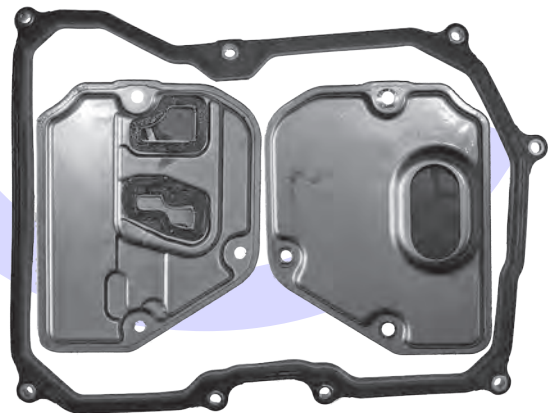

**AISIN WARNER
TF-60SN (GA6F21WA), BMW MINI**
Pan Gasket 09G.GAS01
Filter 09G.FIL06
25mm Pick Up