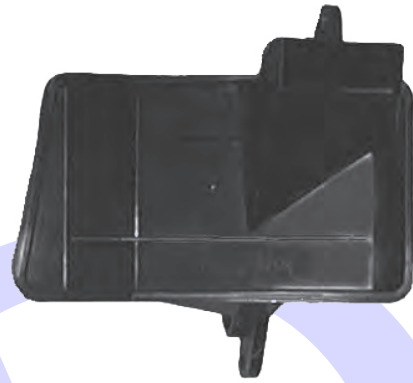

**AISIN WARNER
50-40LE (AF14/AF20)**

Filter AF20.FIL01

Transmission must be disassembled to
change Filter

**AISIN WARNER
50-42LE (AF22 V6)**

Filter AF20.FIL02

Transmission must be disassembled to
change Filter

**AISIN WARNER
55-50SN VOLVO**

Filter 5550.FIL01

Transmission must be disassembled to
change Filter

**AISIN WARNER
55-50SN VECTRA**

Filter 5550.FIL02

Transmission must be disassembled to
change Filter

**AISIN WARNER
60-40LE (AF13)**

Filter AF13.FIL01

Transmission must be disassembled to
change Filter

A20
DAIHATSU 2 SPEED
Pan Gasket Kit Only
Filter A20.FIL01

A30
Pan Gasket Kit Only
Front Filter NLA
Rear Filter NLA

AISIN WARNER
A40
Pan Gasket BW55.GAS01
Filter BW55.FIL01