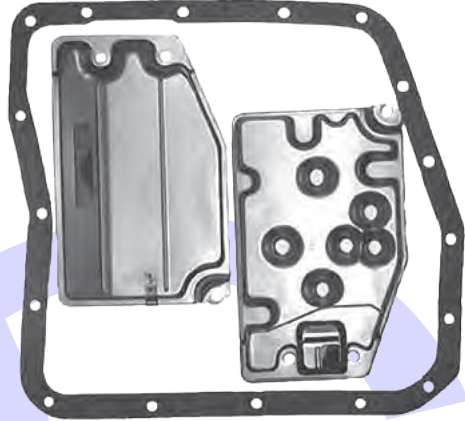

**AISIN WARNER
A540E**
Pan Gasket A540.GAS01
Filter A540.FIL01
Two Wire Clips on Filter