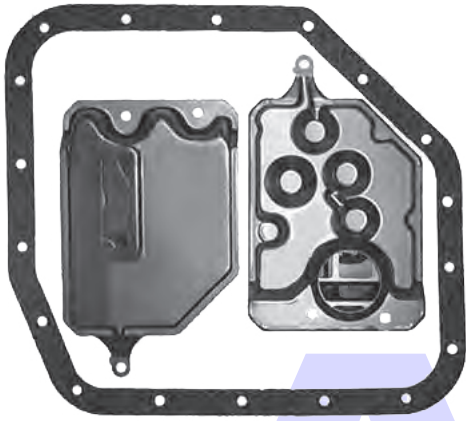

**AISIN WARNER
A240L-A244E**
Pan Gasket A240.GAS01
Filter A240.FIL01