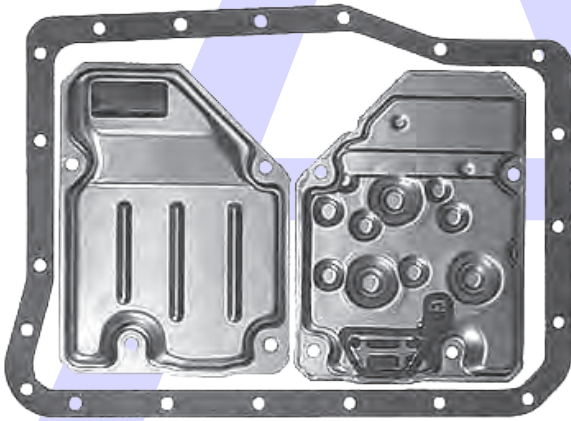

**AISIN WARNER
450-43LE (LAND CRUISER)**
Pan Gasket A440.GAS01
Filter A440.FIL04
46mm Pick Up 4 Bolt & Two Valve Body Feed Holes