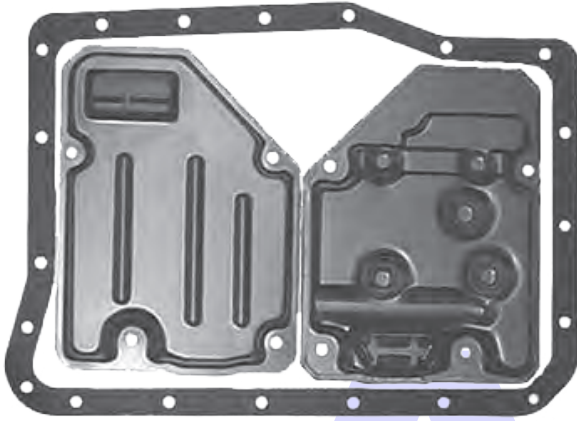

**AISIN WARNER
A440F**

Pan Gasket A440.GAS01
Filter A440.FIL01
Filter 15mm Thick 10 Bolt

**AISIN WARNER
A442F (4WD)**

Pan Gasket A440.GAS01
Filter A440.FIL03
24mm Pickup 4 Bolt

**AISIN WARNER
A442F 4WD**

Pan Gasket A440.GAS01
Filter A440.FIL04
46mm Pick Up 4 Bolt & Two Valve body Feed Holes