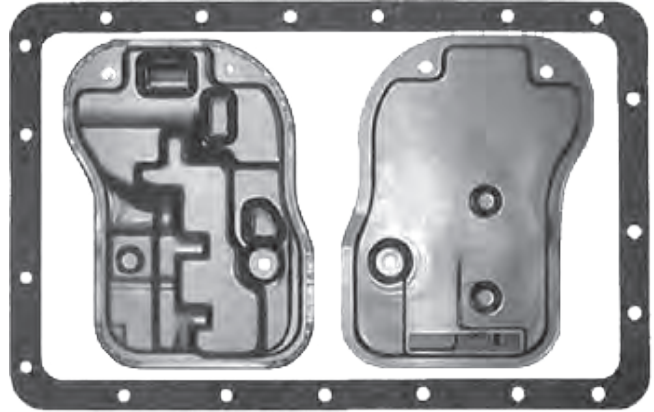

AUTOMATIC CHOICE

THE AUTOMATIC TRANSMISSION PARTS WAREHOUSE

**AISIN WARNER
A340F**

Pan Gasket A340.GAS01
Filter A340.FIL04
Filter has 9mm Pick Up

**AISIN WARNER
A341E (LEXUS, VOLVO)**

Pan Gasket A340.GAS01
Filter A341E.FIL03
1990-2000