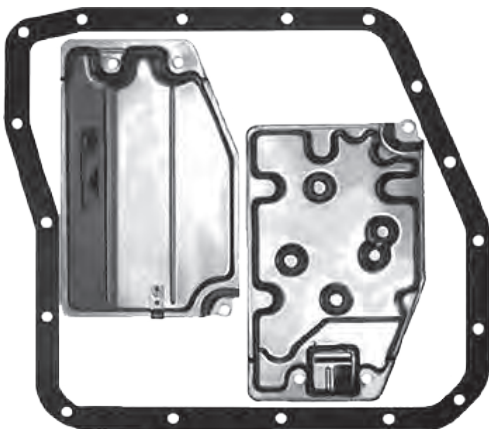

**AISIN WARNER
A541E**
Pan Gasket A540.GAS02
Filter A540.FIL02
One Wire Clip on Filter