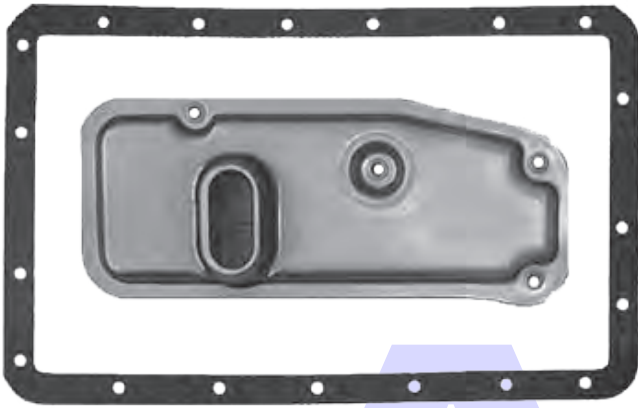

**AISIN WARNER
A343F**

Pan Gasket A340.GAS01
Filter A343.FIL03

Filter has 25mm Pick Up & 2 Valve Body Feed Holes