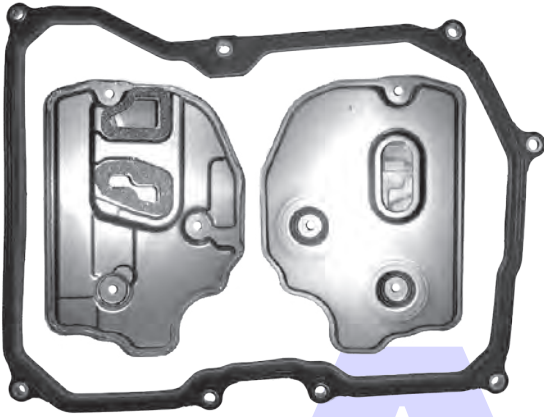

AISIN WARNER TF-60SN (09G)
Pan Gasket 09G.GAS01
Filter 09G.FIL07
2012 Up