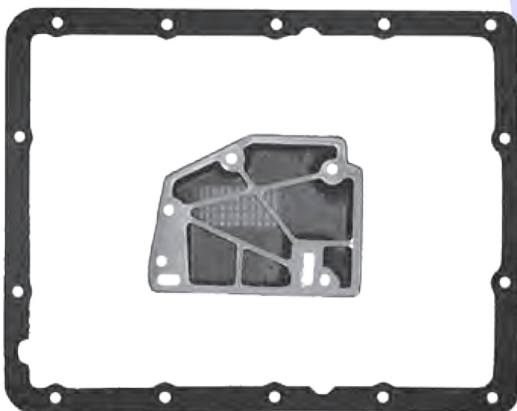

AISIN WARNER
A42D, A43D, A44D
Pan Gasket BW55.GAS01
Filter A43.FIL01