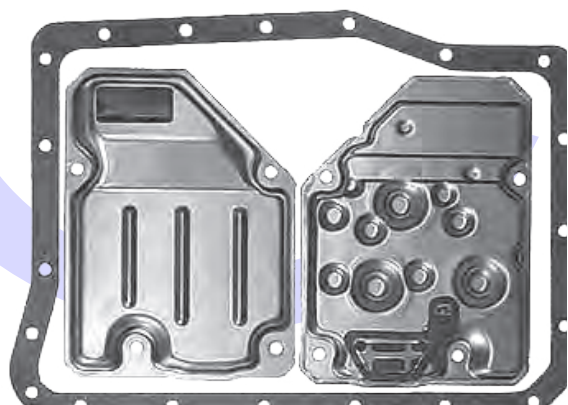

**AISIN WARNER
A442F 4WD**

Pan Gasket A440.GAS01
Filter A440.FIL04
46mm Pick Up 4 Bolt & Two Valve body Feed Holes