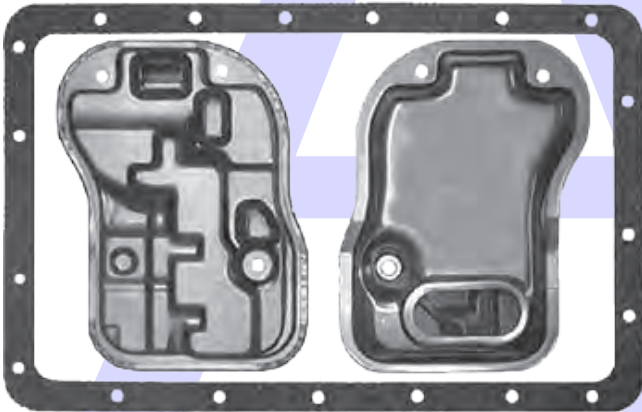

AUTOMATIC CHOICE

THE AUTOMATIC TRANSMISSION PARTS WAREHOUSE

**AISIN WARNER
A340F**

Pan Gasket A340.GAS01
Filter A340.FIL04
Filter has 9mm Pick Up

**AISIN WARNER
A341E (LEXUS, VOLVO)**

Pan Gasket A340.GAS01
Filter A341E.FIL03
1990-2000