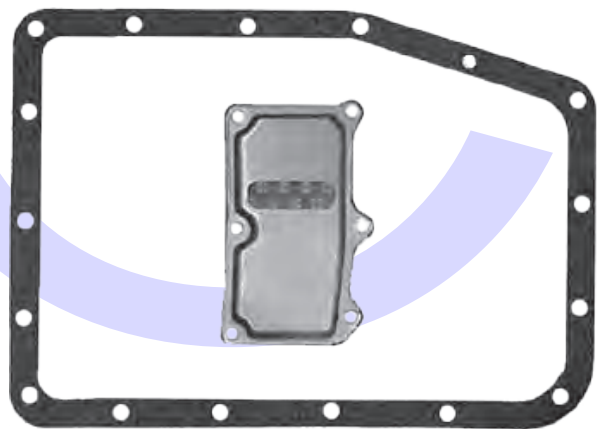

**AISIN WARNER
A55 2WD**
Pan Gasket A55.GAS01
Filter A55.FIL01
Special Order Only