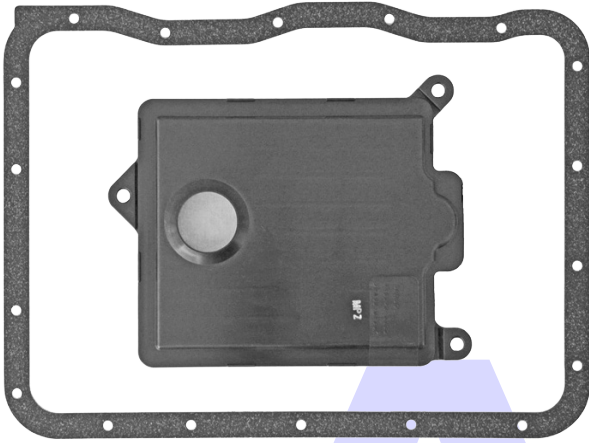

**AISIN WARNER
A861E 6 SPEED**
Pan Gasket TBA
Filter TBA