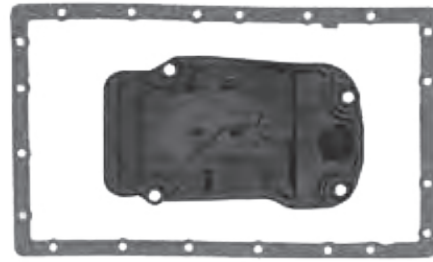

**AISIN WARNER
AB60E/F 6 SPEED
TOYOTA**
Pan Gasket AB60E.GAS51
Filter AB60E.FIL01

AUTOMATIC CHOICE

THE AUTOMATIC TRANSMISSION PARTS WAREHOUSE