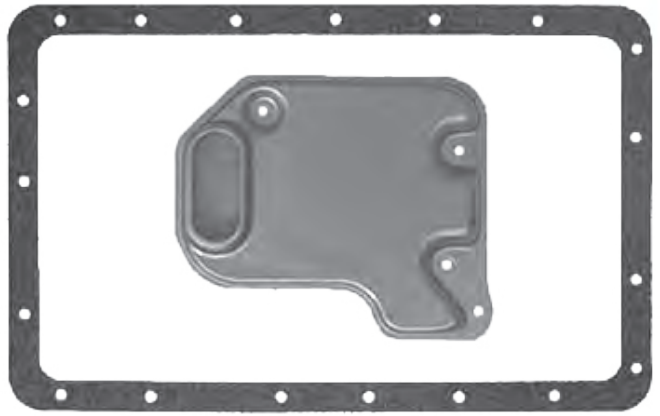

**AISIN WARNER
A650E**
Pan Gasket A340.GAS01
Filter A650.FIL01
1998-2000