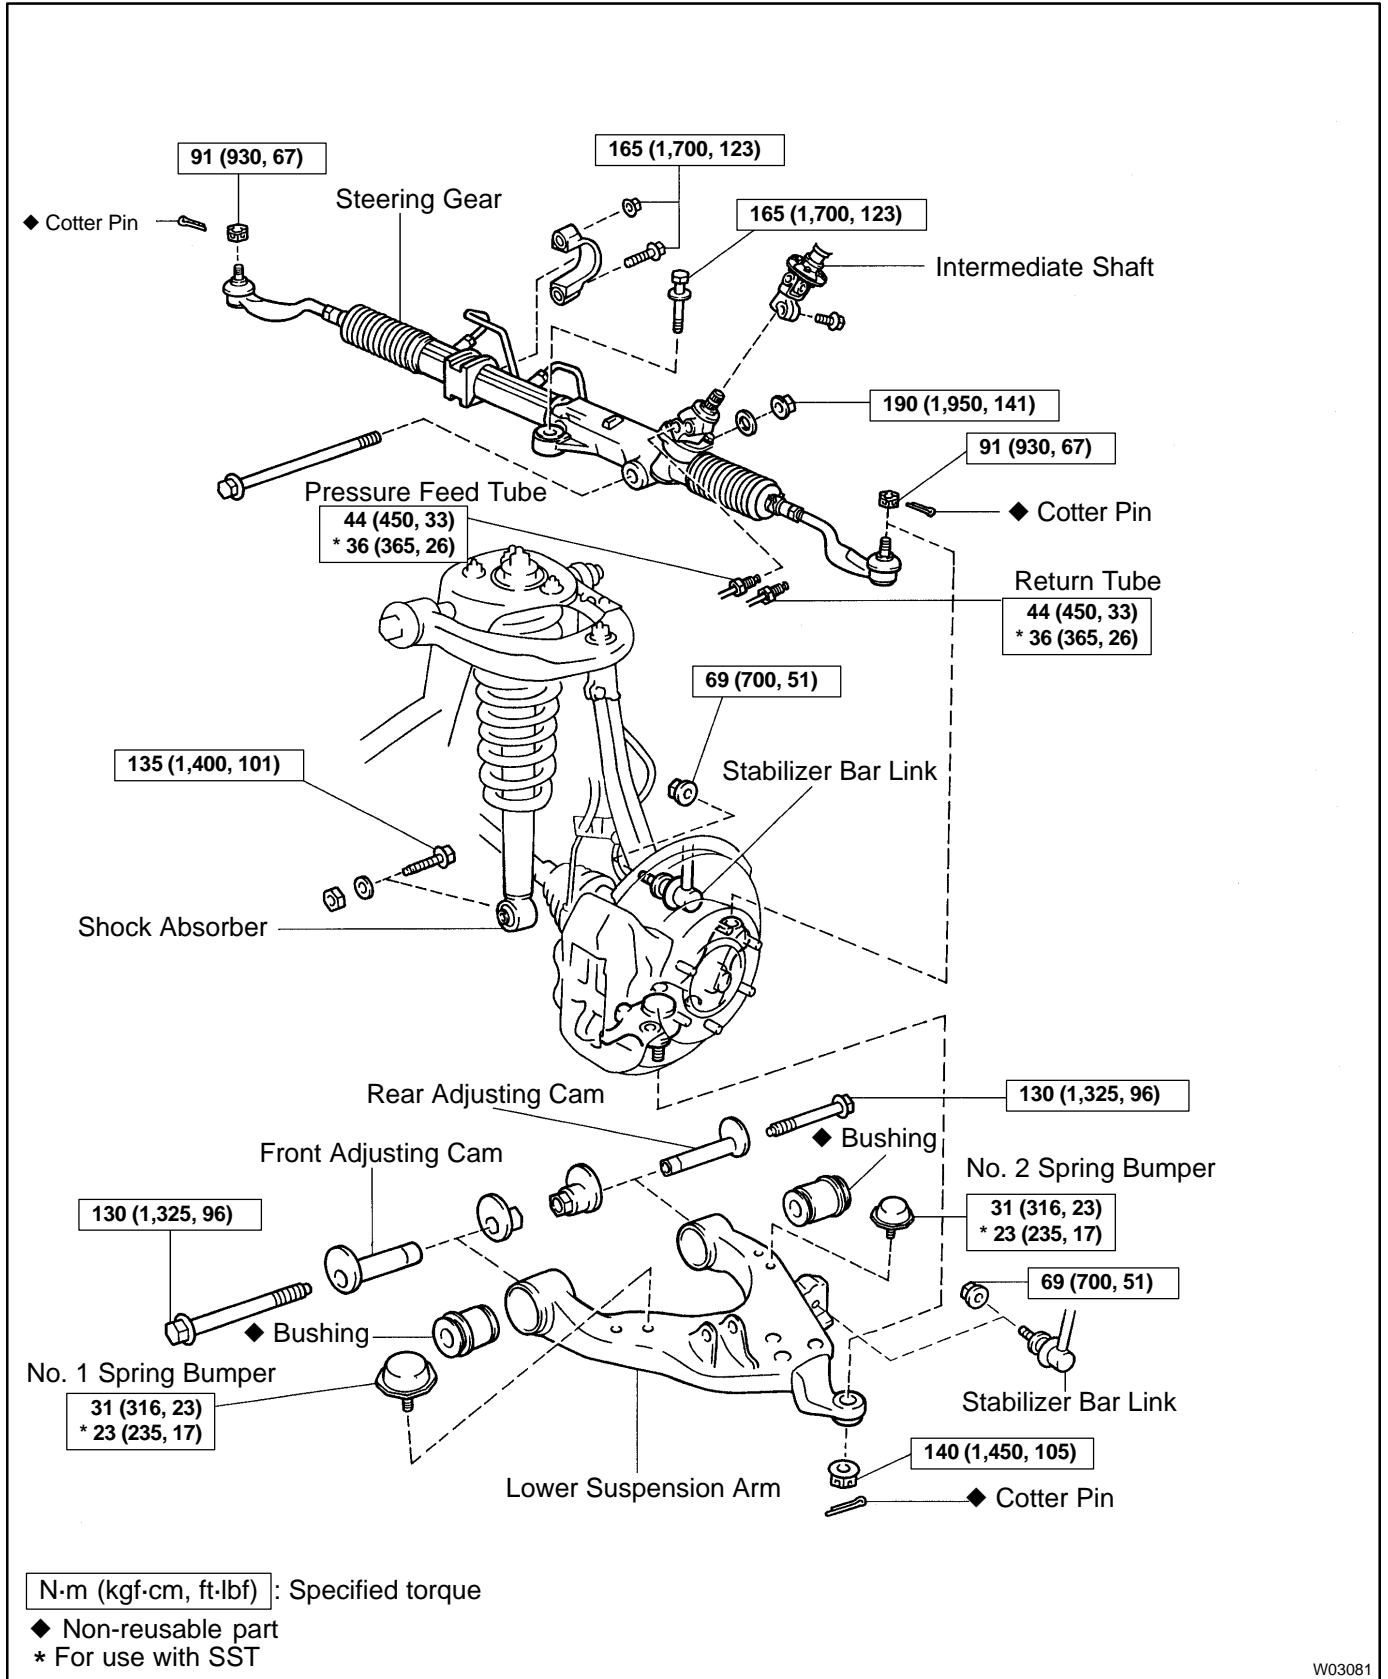

FRONT LOWER SUSPENSION ARM COMPONENTS

SA05S-02

W03081