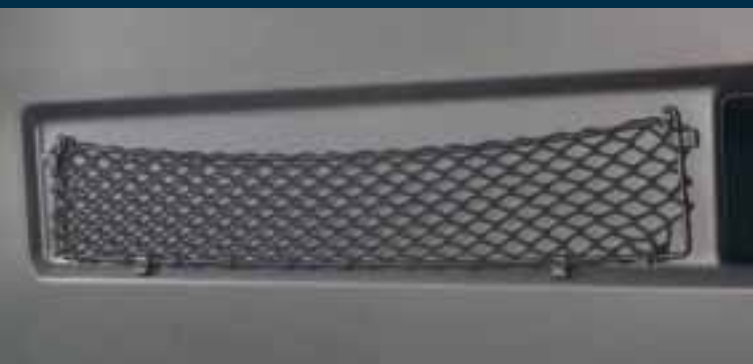

■ ■ Part No. 990E0-65J34-000

Tailgate net

to stow items securely

■ ■ ■ ■ Part No. 990E0-65J38-000

Vertical cargo net

stops goods falling out when opening the tailgate

■ ■ ■ ■ Part No. 990E0-65J40-000

Boot cargo net
for securing loads on boot floor