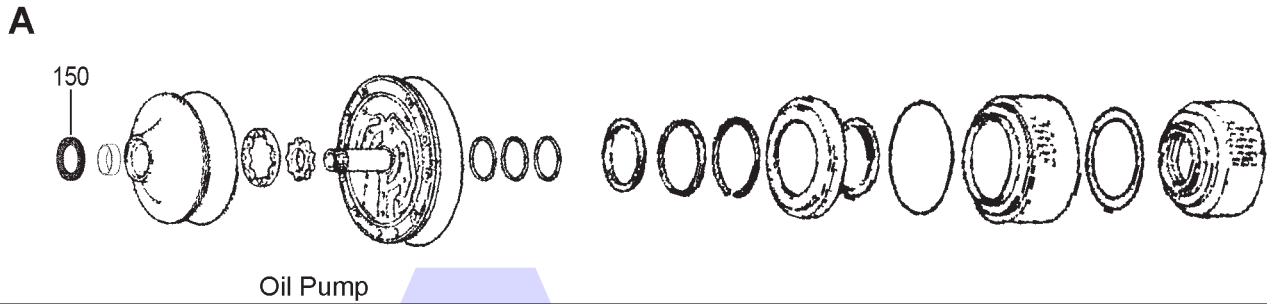

TOYOTA A750E/F (4Runner, Land Cruiser, Tacoma, Sequoia & Tundra 2003-Up), (Lexus LX470) Mitsubishi Pajero 2009-up (V5AWF)

5 SPEED RWD (Electronic Control)

AUTOMATIC CHOICE

THE AUTOMATIC TRANSMISSION PARTS WAREHOUSE