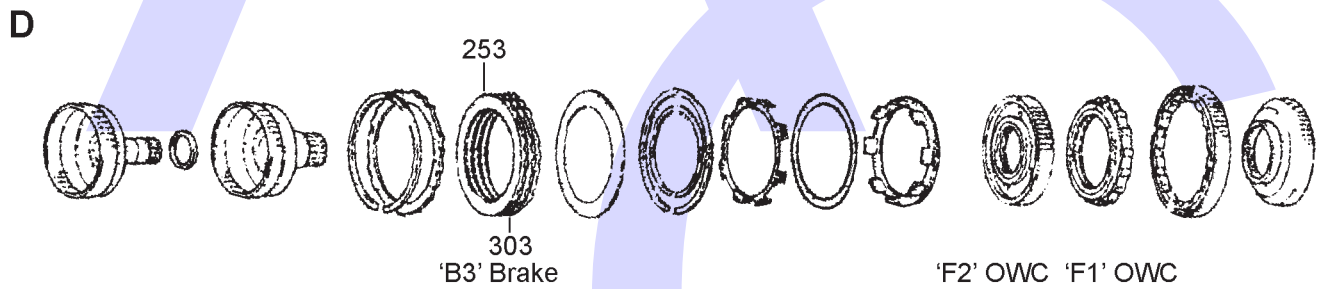

TOYOTA A750E/F (4Runner, Land Cruiser, Tacoma, Sequoia & Tundra 2003-Up), (Lexus LX470) Mitsubishi Pajero 2009-up (V5AWF)

5 SPEED RWD (Electronic Control)

AUTOMATIC CHOICE

THE AUTOMATIC TRANSMISSION PARTS WAREHOUSE