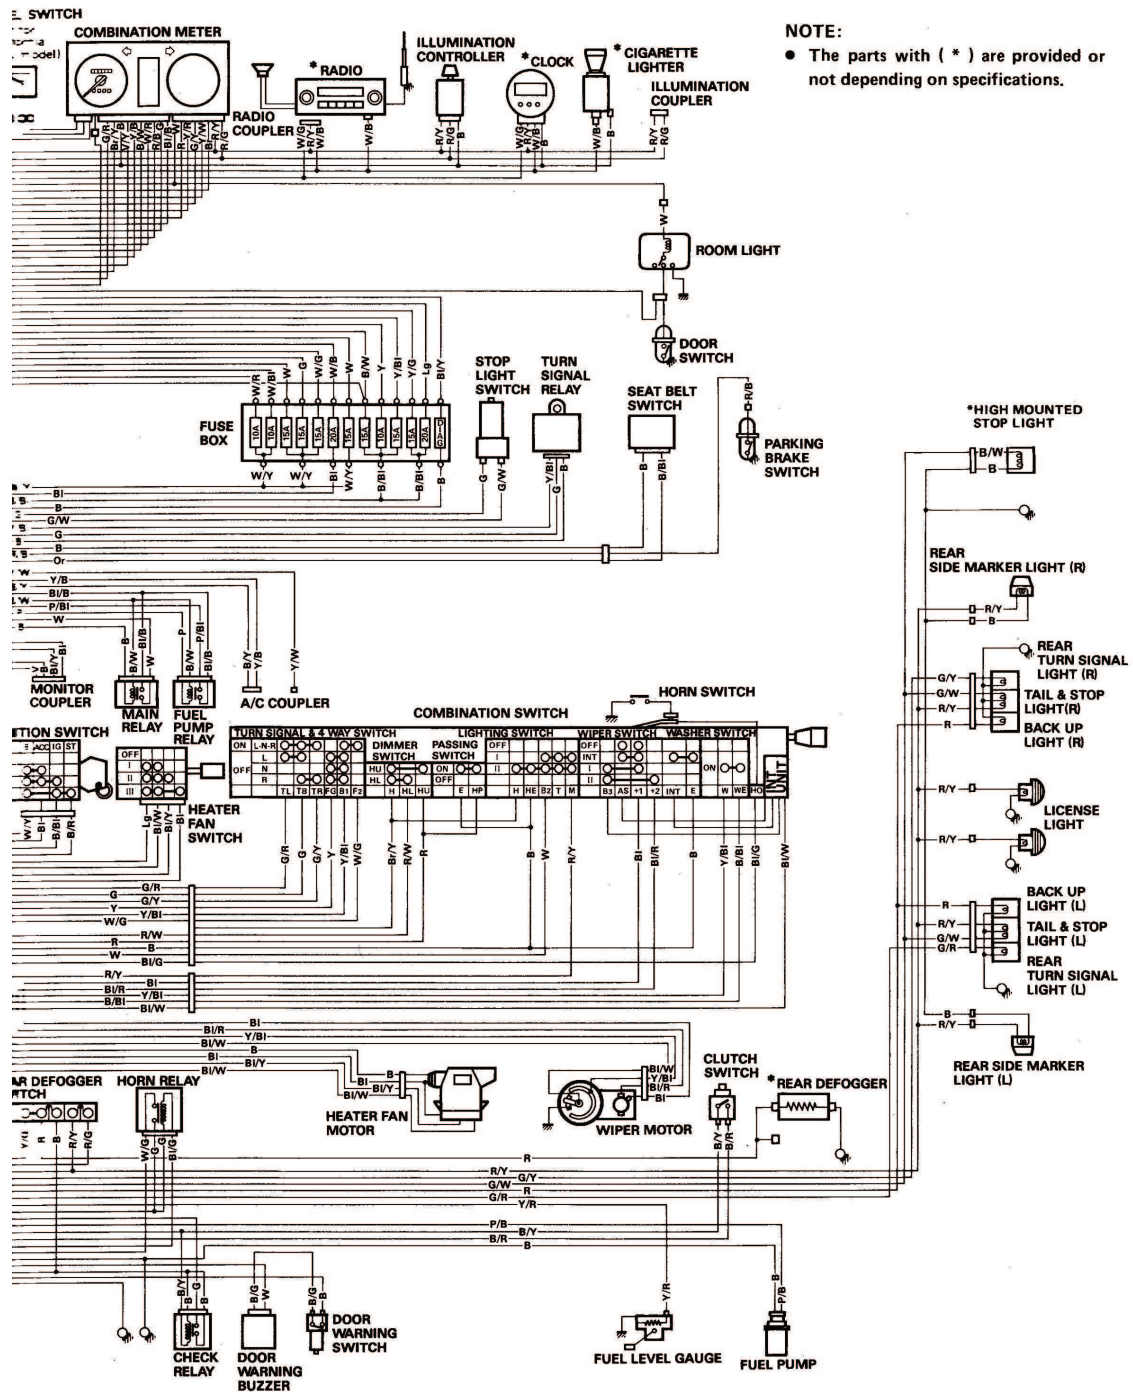

WIRING DIAGRAM

For USA

WIRE COLOR

B	Black
Bl	Blue
Br	Brown
G	Green
Gr	Gray
Sbl	Sky blue
Lg	Light green
Or	Orange
R	Red
W	White
Y	Yellow
P	Pink
V	Violet
B/Bl	Black with Blue tracer
B/G	Black with Green tracer
B/R	Black with Red tracer
B/W	Black with White tracer
B/Y	Black with Yellow tracer
Bl/B	Blue with Black tracer
Bl/G	Blue with Green tracer
Bl/R	Blue with Red tracer
Bl/W	Blue with White tracer
Bl/Y	Blue with Yellow tracer
Br/W	Brown with White tracer
Br/Y	Brown with Yellow tracer
G/R	Green with Red tracer
G/W	Green with White tracer
G/Y	Green with Yellow tracer
Gr/B	Gray with Black tracer
Gr/G	Gray with Green tracer
Gr/W	Gray with White tracer
Gr/R	Gray with Red tracer
Gr/Y	Gray with Yellow tracer
Lg/B	Light green with Black tracer
Lg/W	Light green with White tracer
Lg/Y	Light green with Yellow tracer
Or/B	Orange with Black tracer
P/B	Pink with Black tracer
P/Bl	Pink with Blue tracer
V/Y	Violet with Yellow tracer
R/B	Red with Black tracer
R/G	Red with Green tracer
R/W	Red with White tracer
R/Y	Red with Yellow tracer
W/B	White with Black tracer
W/Bl	White with Blue tracer
W/G	White with Green tracer
W/R	White with Red tracer
W/Y	White with Yellow tracer
Y/B	Yellow with Black tracer
Y/Bl	Yellow with Blue tracer
Y/G	Yellow with Green tracer
Y/R	Yellow with Red tracer
Y/W	Yellow with White tracer