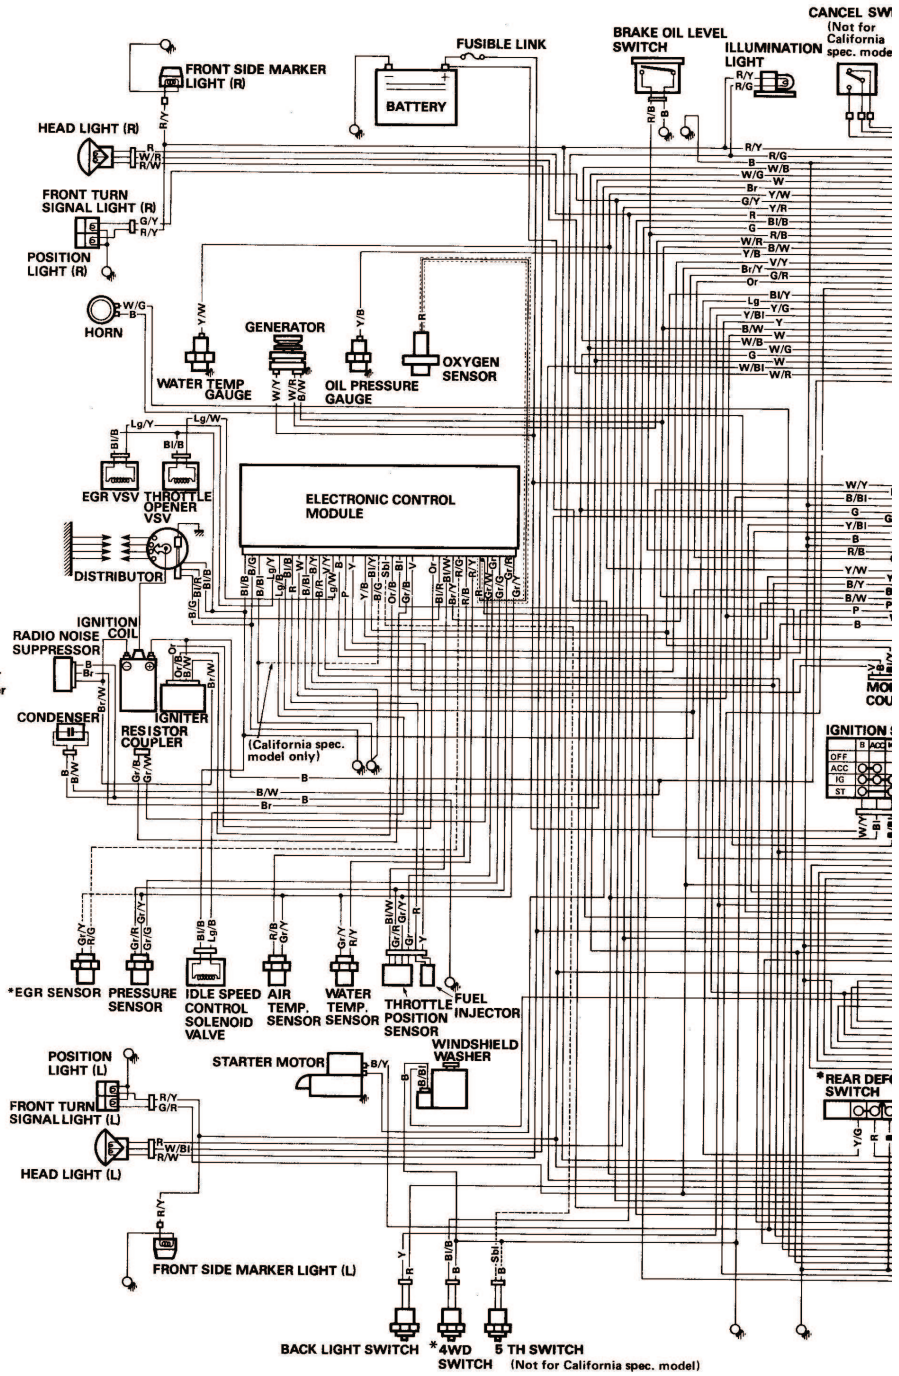

WIRING DIAGRAM

For USA

WIRE COLOR

B	Black
Bl	Blue
Br	Brown
G	Green
Gr	Gray
Sbl	Sky blue
Lg	Light green
Or	Orange
R	Red
W	White
Y	Yellow
P	Pink
V	Violet
B/Bl	Black with Blue tracer
B/G	Black with Green tracer
B/R	Black with Red tracer
B/W	Black with White tracer
B/Y	Black with Yellow tracer
Bl/B	Blue with Black tracer
Bl/G	Blue with Green tracer
Bl/R	Blue with Red tracer
Bl/W	Blue with White tracer
Bl/Y	Blue with Yellow tracer
Br/W	Brown with White tracer
Br/Y	Brown with Yellow tracer
G/R	Green with Red tracer
G/W	Green with White tracer
G/Y	Green with Yellow tracer
Gr/B	Gray with Black tracer
Gr/G	Gray with Green tracer
Gr/W	Gray with White tracer
Gr/R	Gray with Red tracer
Gr/Y	Gray with Yellow tracer
Lg/B	Light green with Black tracer
Lg/W	Light green with White tracer
Lg/Y	Light green with Yellow tracer
Or/B	Orange with Black tracer
P/B	Pink with Black tracer
P/Bl	Pink with Blue tracer
V/Y	Violet with Yellow tracer
R/B	Red with Black tracer
R/G	Red with Green tracer
R/W	Red with White tracer
R/Y	Red with Yellow tracer
W/B	White with Black tracer
W/Bl	White with Blue tracer
W/G	White with Green tracer
W/R	White with Red tracer
W/Y	White with Yellow tracer
Y/B	Yellow with Black tracer
Y/Bl	Yellow with Blue tracer
Y/G	Yellow with Green tracer
Y/R	Yellow with Red tracer
Y/W	Yellow with White tracer