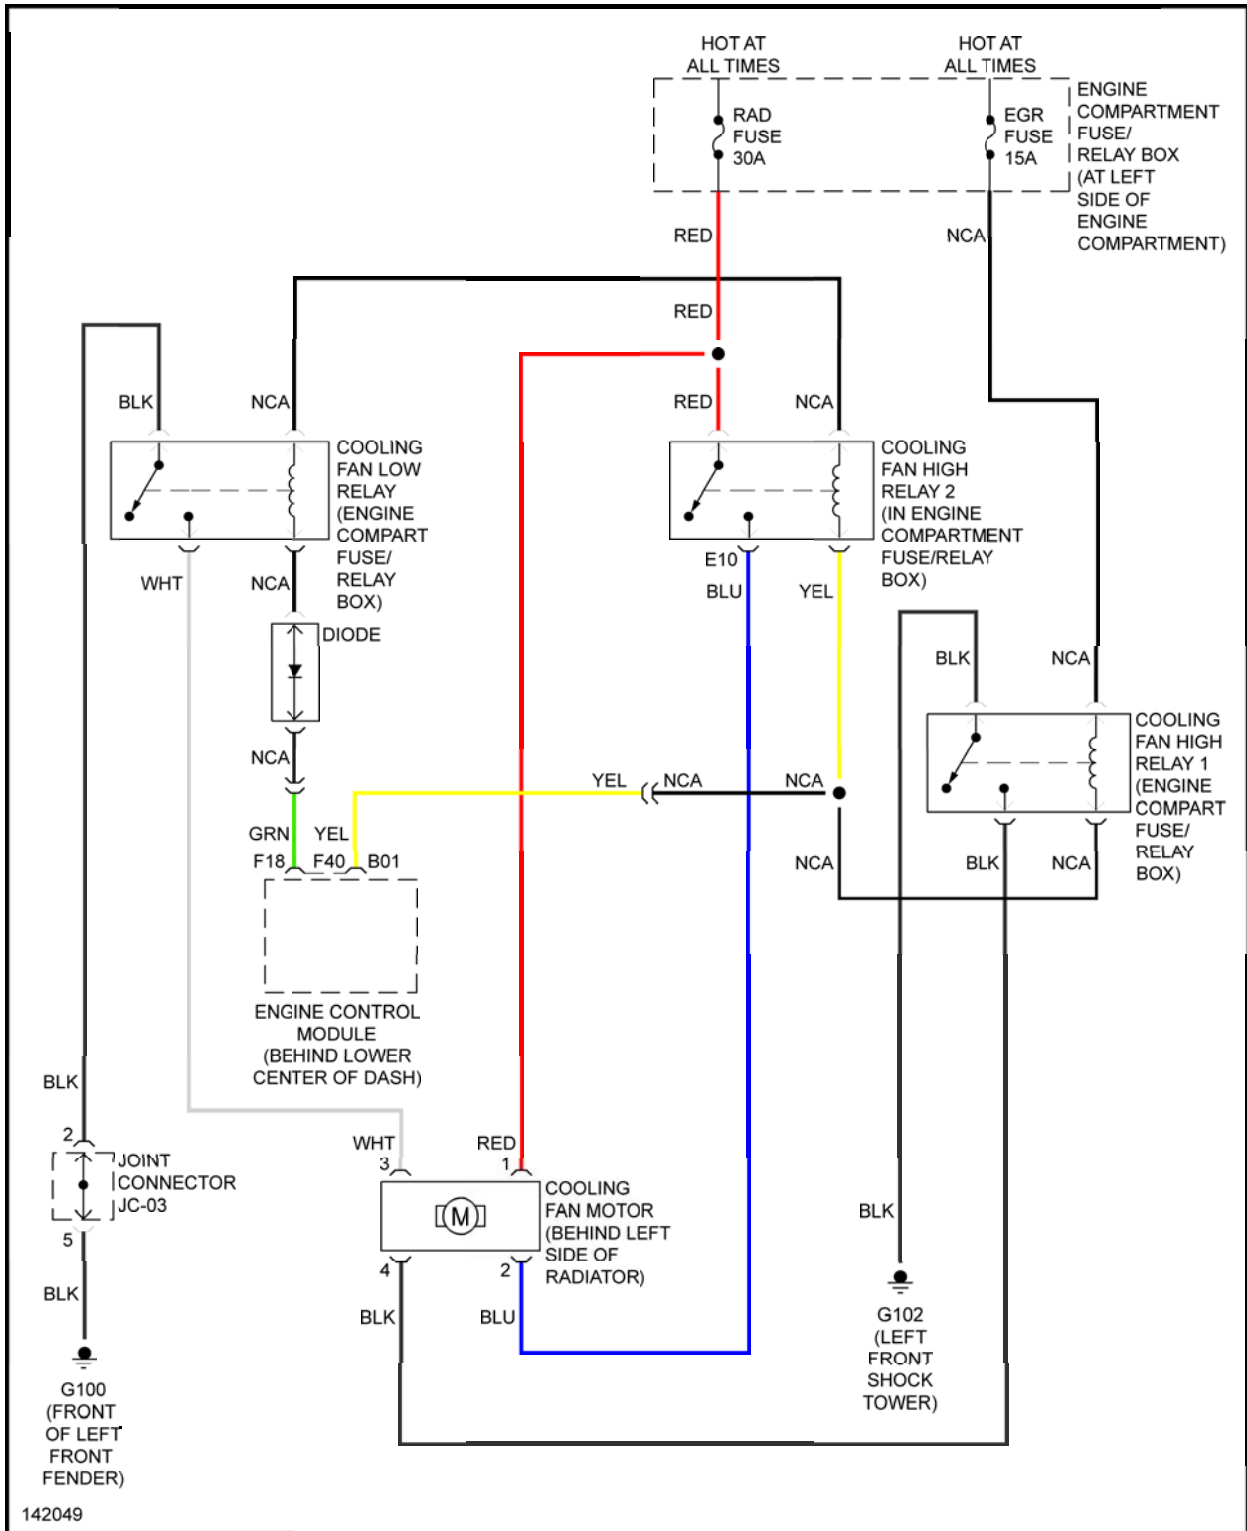

2001 WIRING DIAGRAMS

Electric Cooling Fans

Fig. 1: Electric Cooling Fan Wiring Diagram (Optima)

142009

Fig. 2: Electric Cooling Fan Wiring Diagram (Rio)

Fig. 3: Electric Cooling Fan Wiring Diagram (Sephia & Spectra)

Fig. 4: Electric Cooling Fan Wiring Diagram (Sportage)