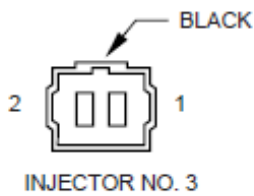

CAV	CIRCUIT	FUNCTION
1	A142 18DG/OR	AUTOMATIC SHUT DOWN FEED FROM RELAY
2	K11 18WT/DB	INJECTOR NO. 1 DRIVER

CAV	CIRCUIT	FUNCTION
1	A142 18DG/OR	AUTOMATIC SHUT DOWN FEED FROM RELAY
2	K12 18TN	INJECTOR NO. 2 DRIVER