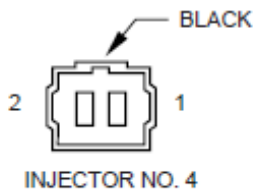

CAV	CIRCUIT	FUNCTION
1	A142 18DG/OR	AUTOMATIC SHUT DOWN FEED FROM RELAY
2	K14 18LB/BR	INJECTOR NO. 4 DRIVER