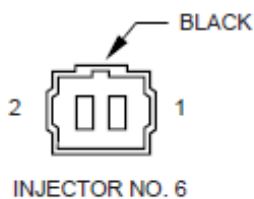

CAV	CIRCUIT	FUNCTION
1	A142 18DG/OR	AUTOMATIC SHUT DOWN FEED FROM RELAY
2	K16 18LG/BK	INJECTOR NO. 6 DRIVER