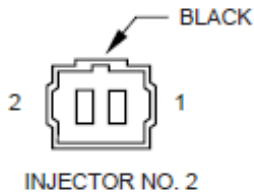

CAV	CIRCUIT	FUNCTION
1	A142 18DG/OR	AUTOMATIC SHUT DOWN FEED FROM RELAY
2	K11 18WT/DB	INJECTOR NO. 1 DRIVER

CAV	CIRCUIT	FUNCTION
1	A142 18DG/OR	AUTOMATIC SHUT DOWN FEED FROM RELAY
2	K12 18TN	INJECTOR NO. 2 DRIVER