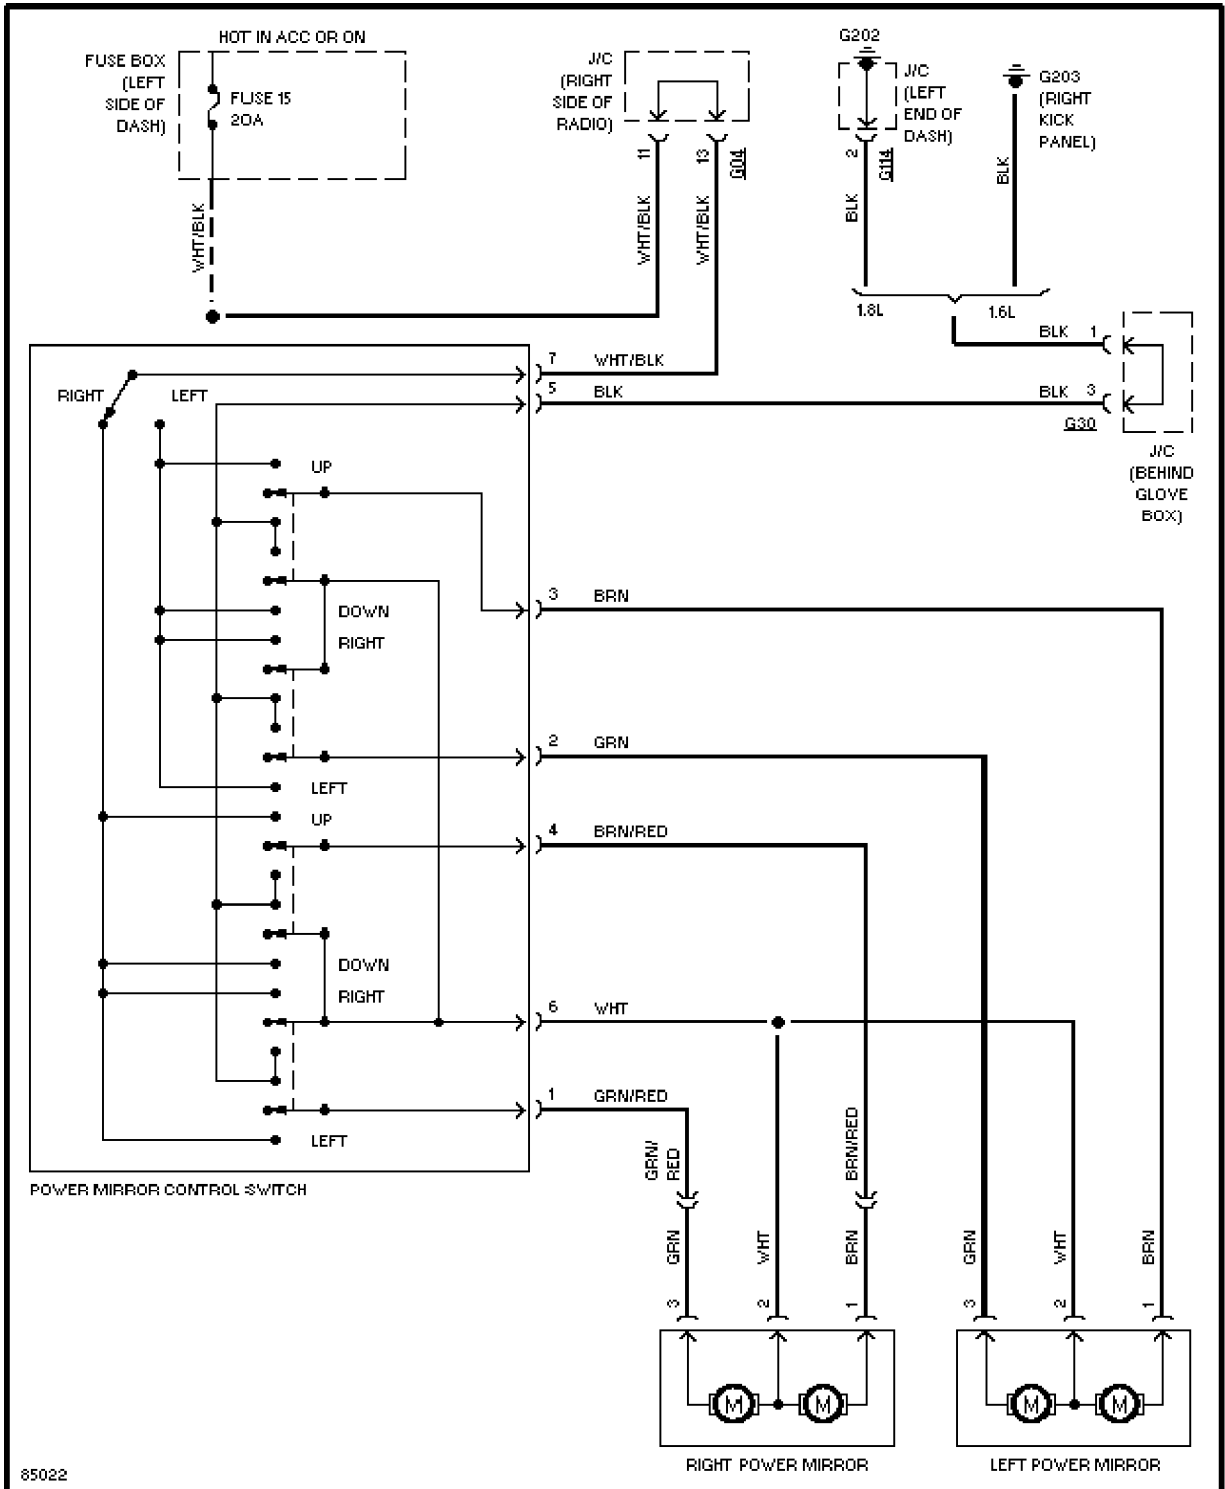

POWER DOOR LOCKS
SYSTEM WIRING DIAGRAMS Article Text (p. 27) 1996 Suzuki Sidekick For saer Nira Sakhalin Russia 693013C
 1.6L

SYSTEM WIRING
1.6L, Power Door Lock Circuit

1.8L, Power Door Lock Circuit

POWER MIRRORS