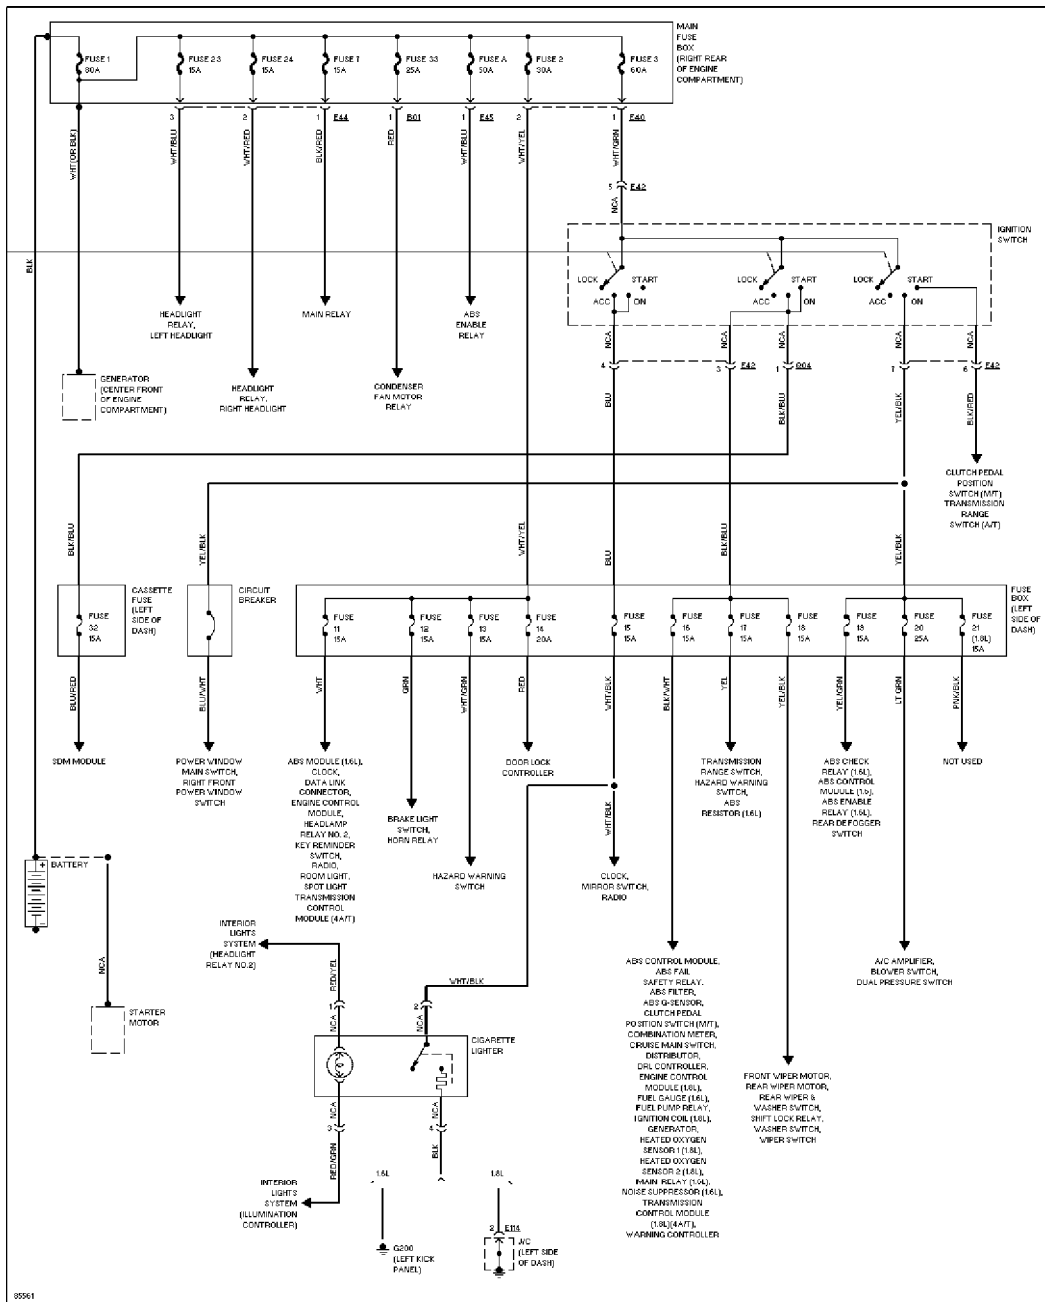

Power Distribution Circuit

POWER DOOR LOCKS
SYSTEM WIRING DIAGRAMS Article Text (p. 27) 1996 Suzuki Sidekick For saer Nira Sakhalin Russia 693013C
1.6L