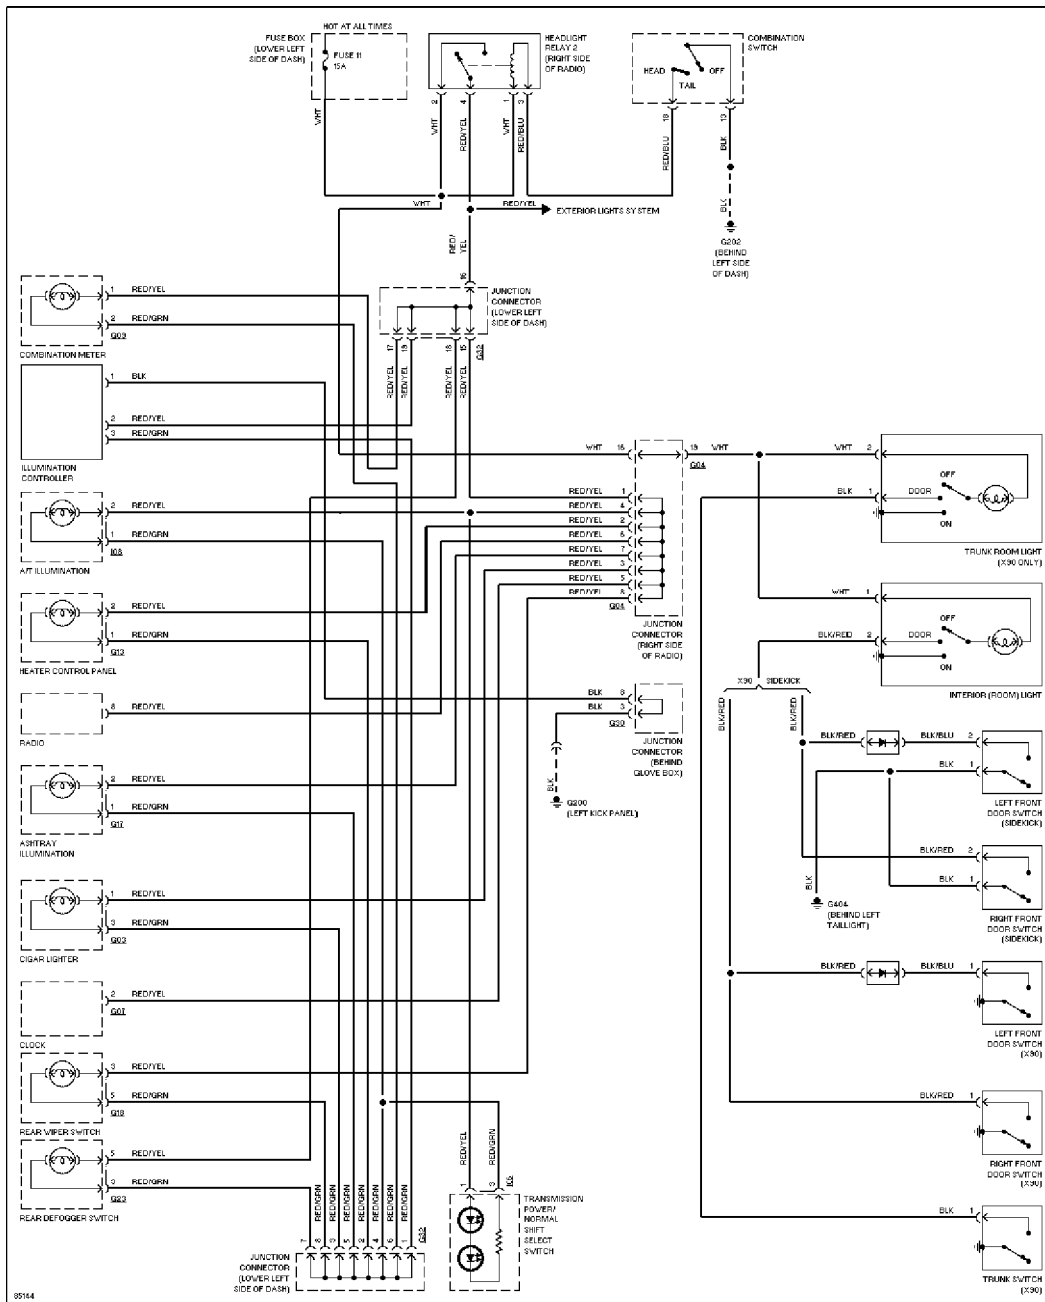

1.6L, Headlight Circuit

1.8L

1.8L, Headlight Circuit

Horn Circuit

INSTRUMENT CLUSTER

Russia 693013C

Instrument Cluster Circuit

INTERIOR LIGHTS