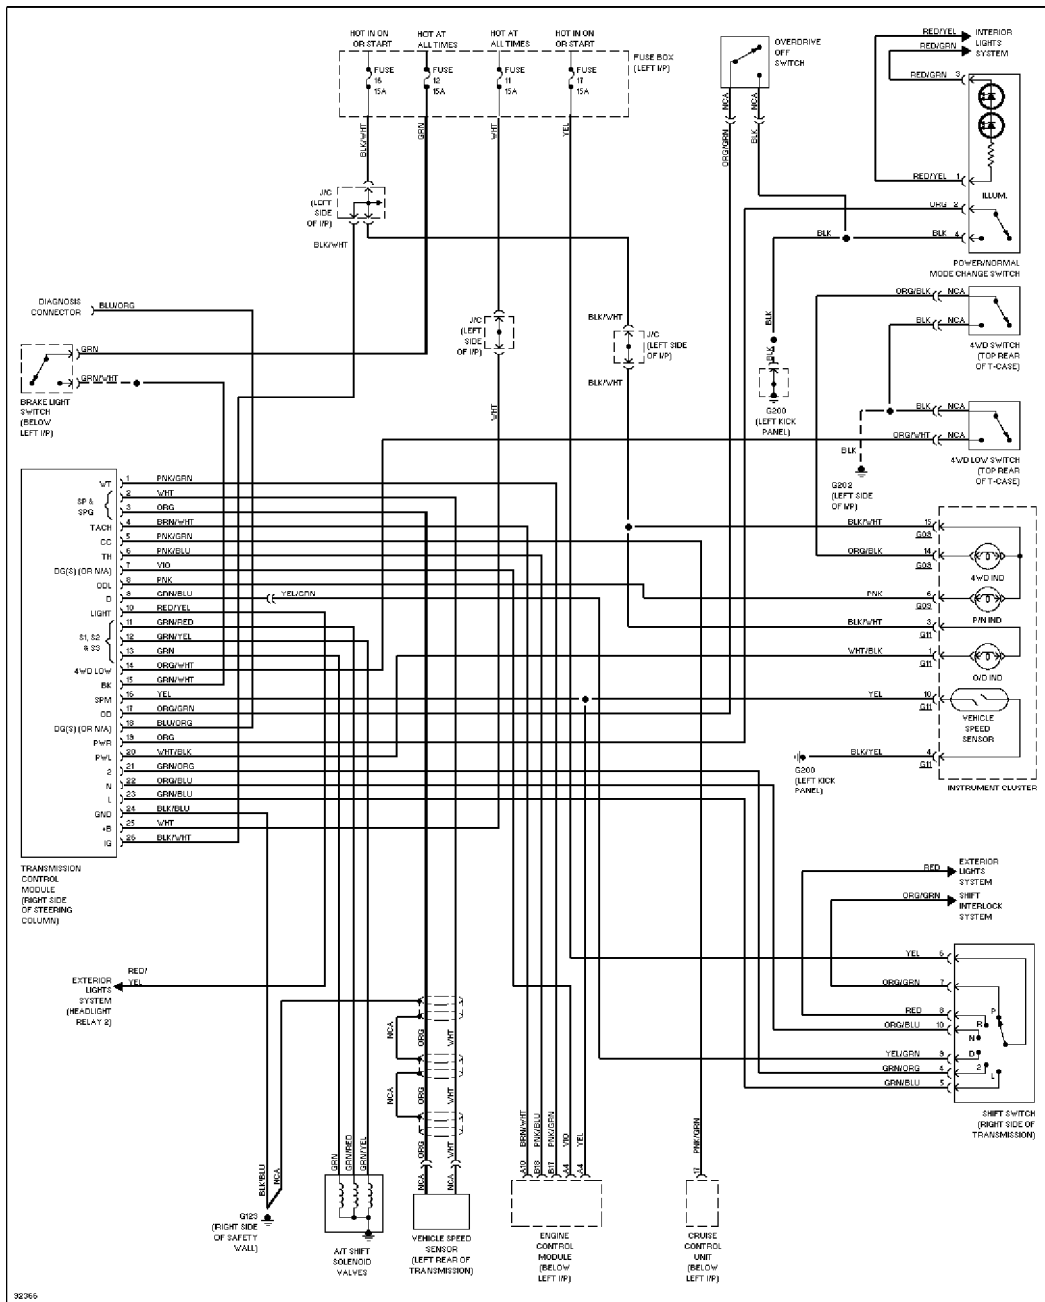

Shift Interlock Circuit, W/ 3 Speed A/T

Shift Interlock Circuit, W/ 4 Speed A/T

Shift Interlock Circuit, W/ 4 Speed A/T & Cruise Control
SYSTEM WIRING DIAGRAMS Article Text (p. 35) 1996 Suzuki Sidekick For saer Nira Sakhalin Russia 693013C

STARTING/CHARGING

Charging Circuit

Starting Circuit

SUPPLEMENTAL RESTRAINTS

79926

Supplemental Restraint Circuit

TRANSMISSION

1.6L

1.6L, 3 Speed A/T Circuit

1.6L, 4 Speed A/T Circuit

1.8L

1.8L, Transmission Circuit

SYSTEM WIR

Warning System Circuits

WIPER/WASHER

1.6L