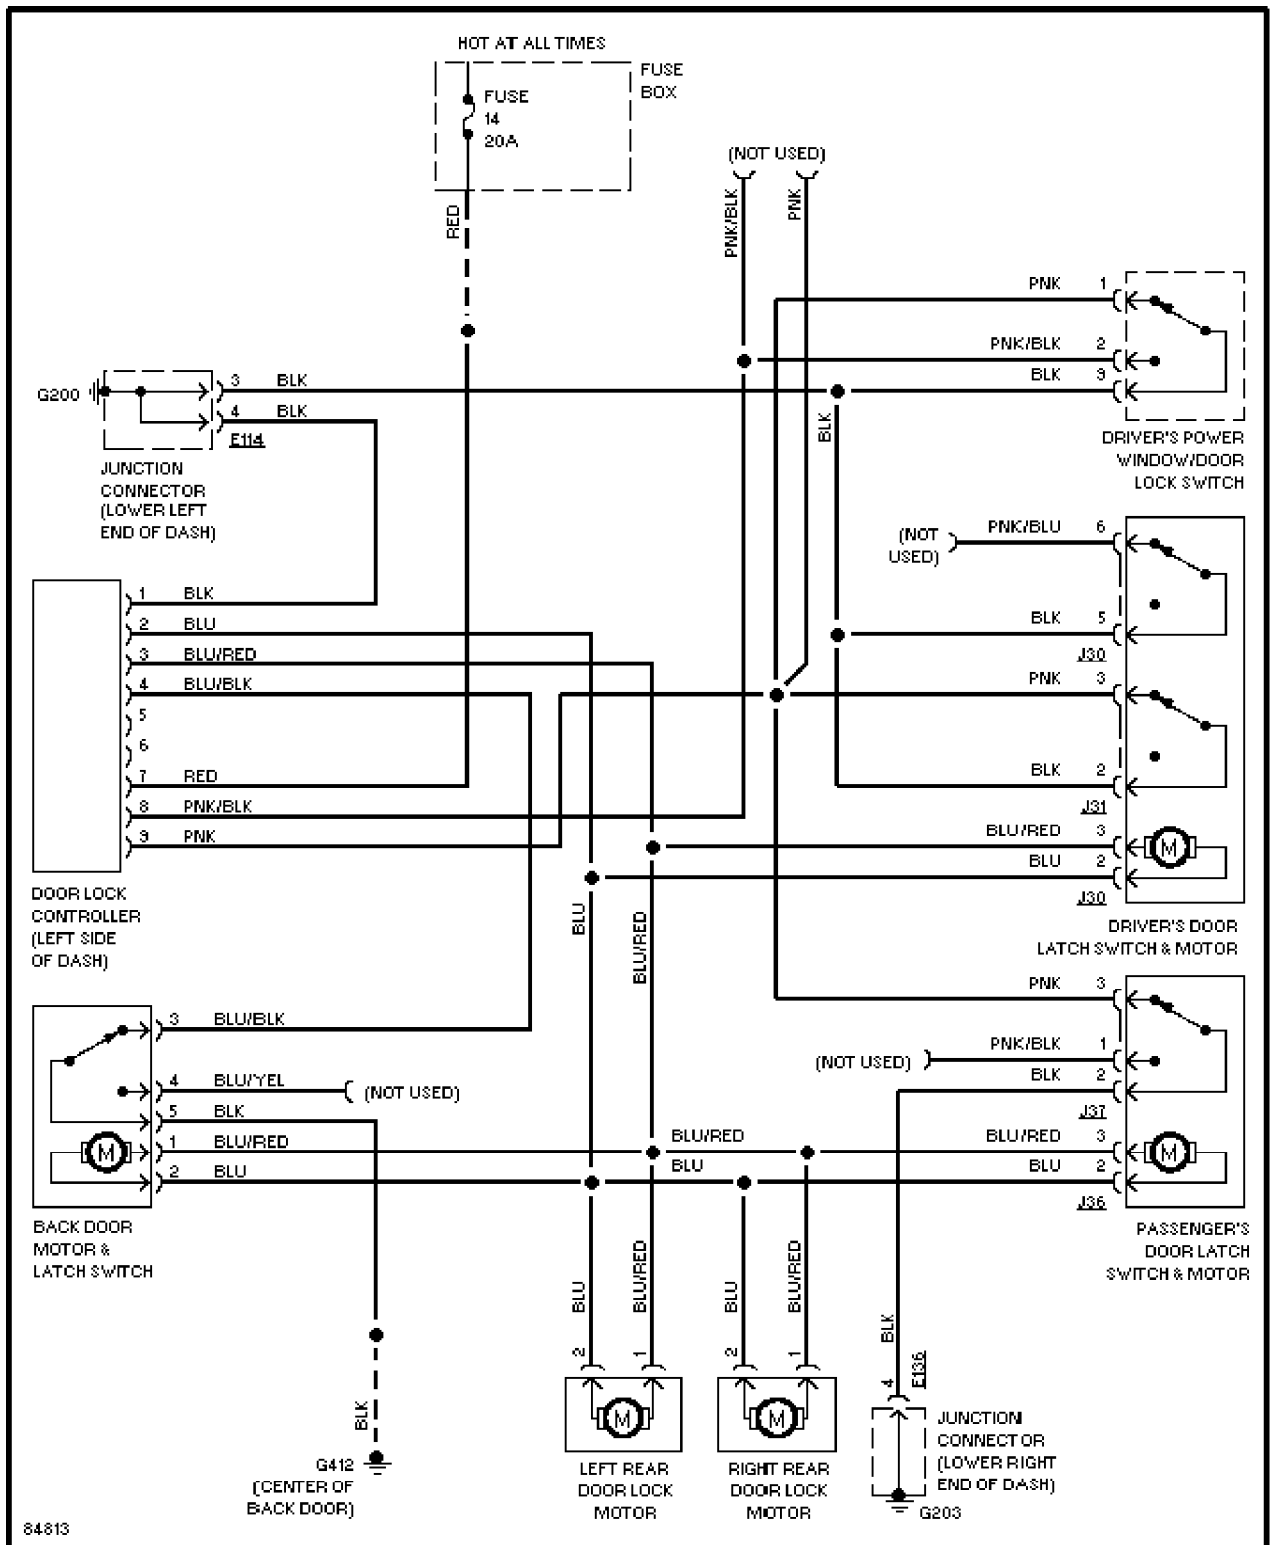

1.8L, Power Door Lock Circuit