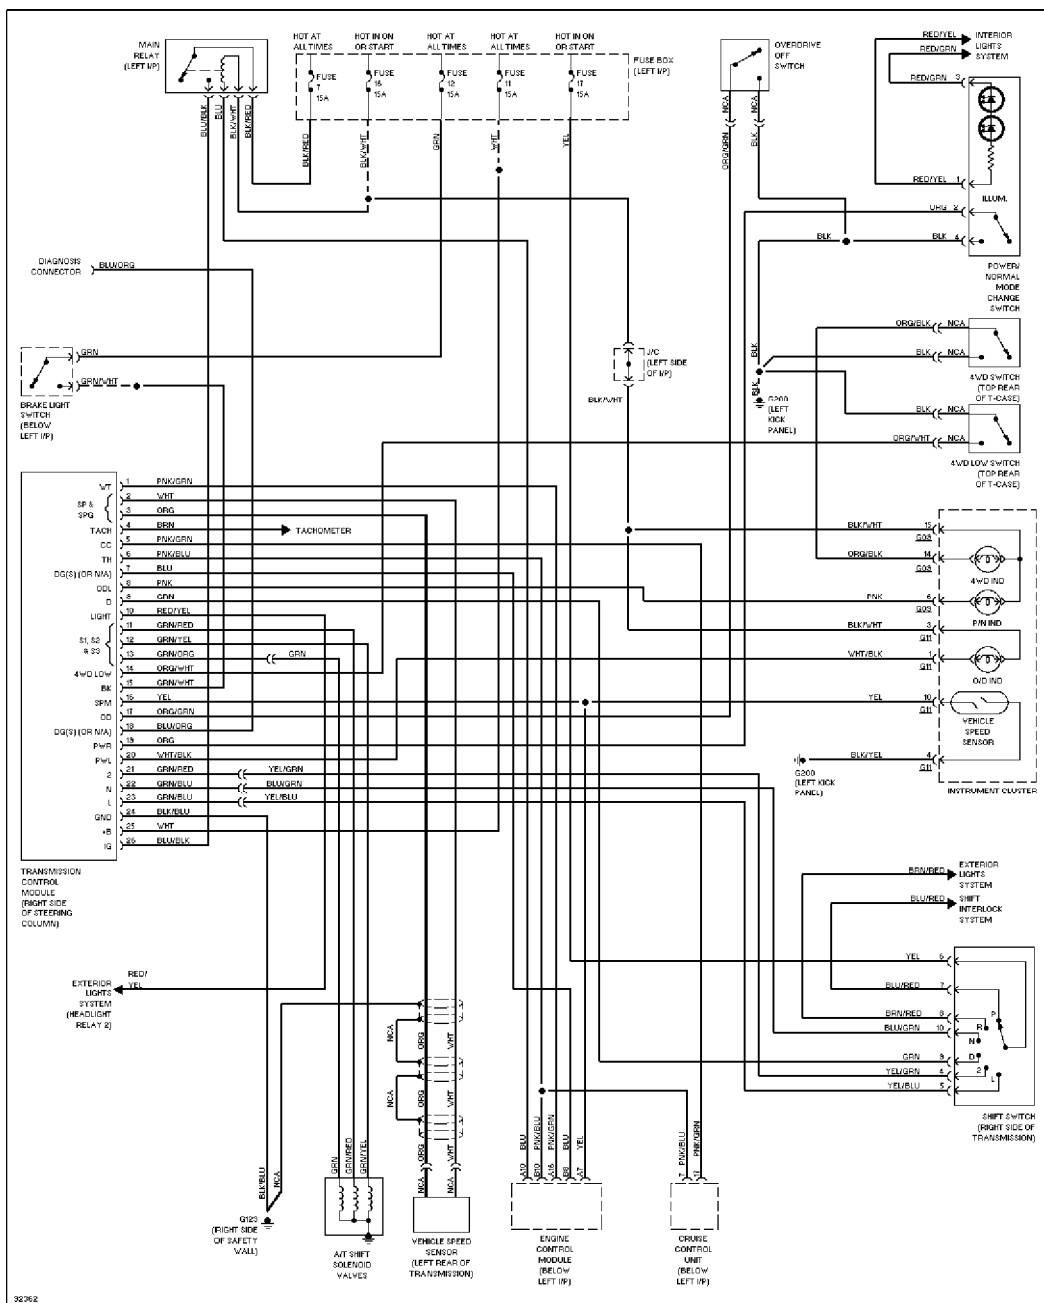

Shift Interlock Circuit, W/ 3 Speed A/T

Shift Interlock Circuit, W/ 4 Speed A/T

Shift Interlock Circuit, W/ 4 Speed A/T & Cruise Control
SYSTEM WIRING DIAGRAMS Article Text (p. 35) 1996 Suzuki Sidekick For saer Nira Sakhalin Russia 693013C

STARTING/CHARGING

Charging Circuit

Starting Circuit

SUPPLEMENTAL RESTRAINTS

79926

Supplemental Restraint Circuit

TRANSMISSION

1.6L

1.6L, 3 Speed A/T Circuit

1.6L, 4 Speed A/T Circuit

1.8L

1.8L, Transmission Circuit

SYSTEM WIR

Warning System Circuits

WIPER/WASHER

1.6L