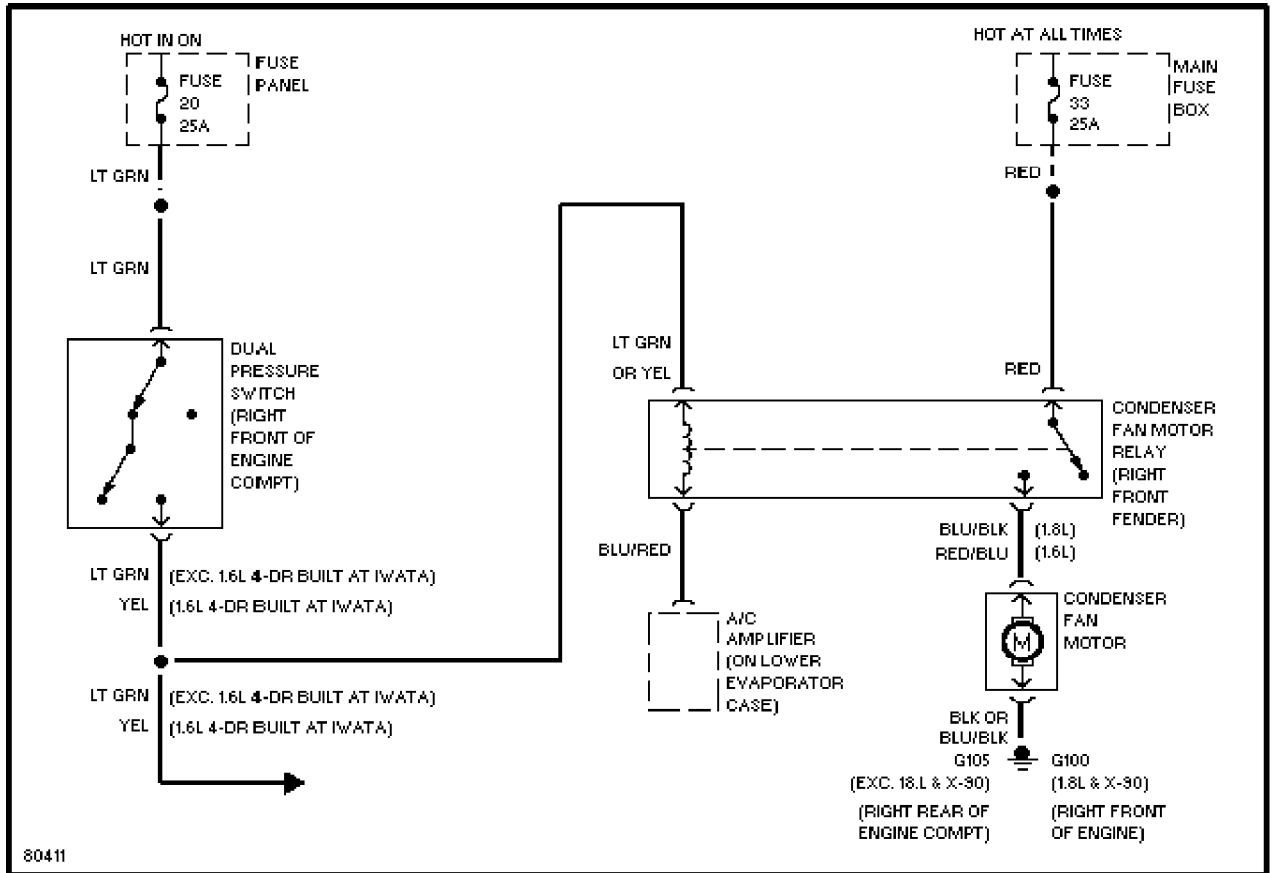

1.8L

SYSTEM WIRING
1.6L, Computer Data Lines

85419

1.8L, Computer Data Lines

COOLING FAN

Cooling Fan Circuit

CRUISE CONTROL

1.6L

SYSTEM WIR

Russia 693013Cof

1.6L, Cruise Control Circuit

1.8L

1.8L, Cruise Control Circuit

Defogger Circuit

ENGINE PERFORMANCE

1.6L