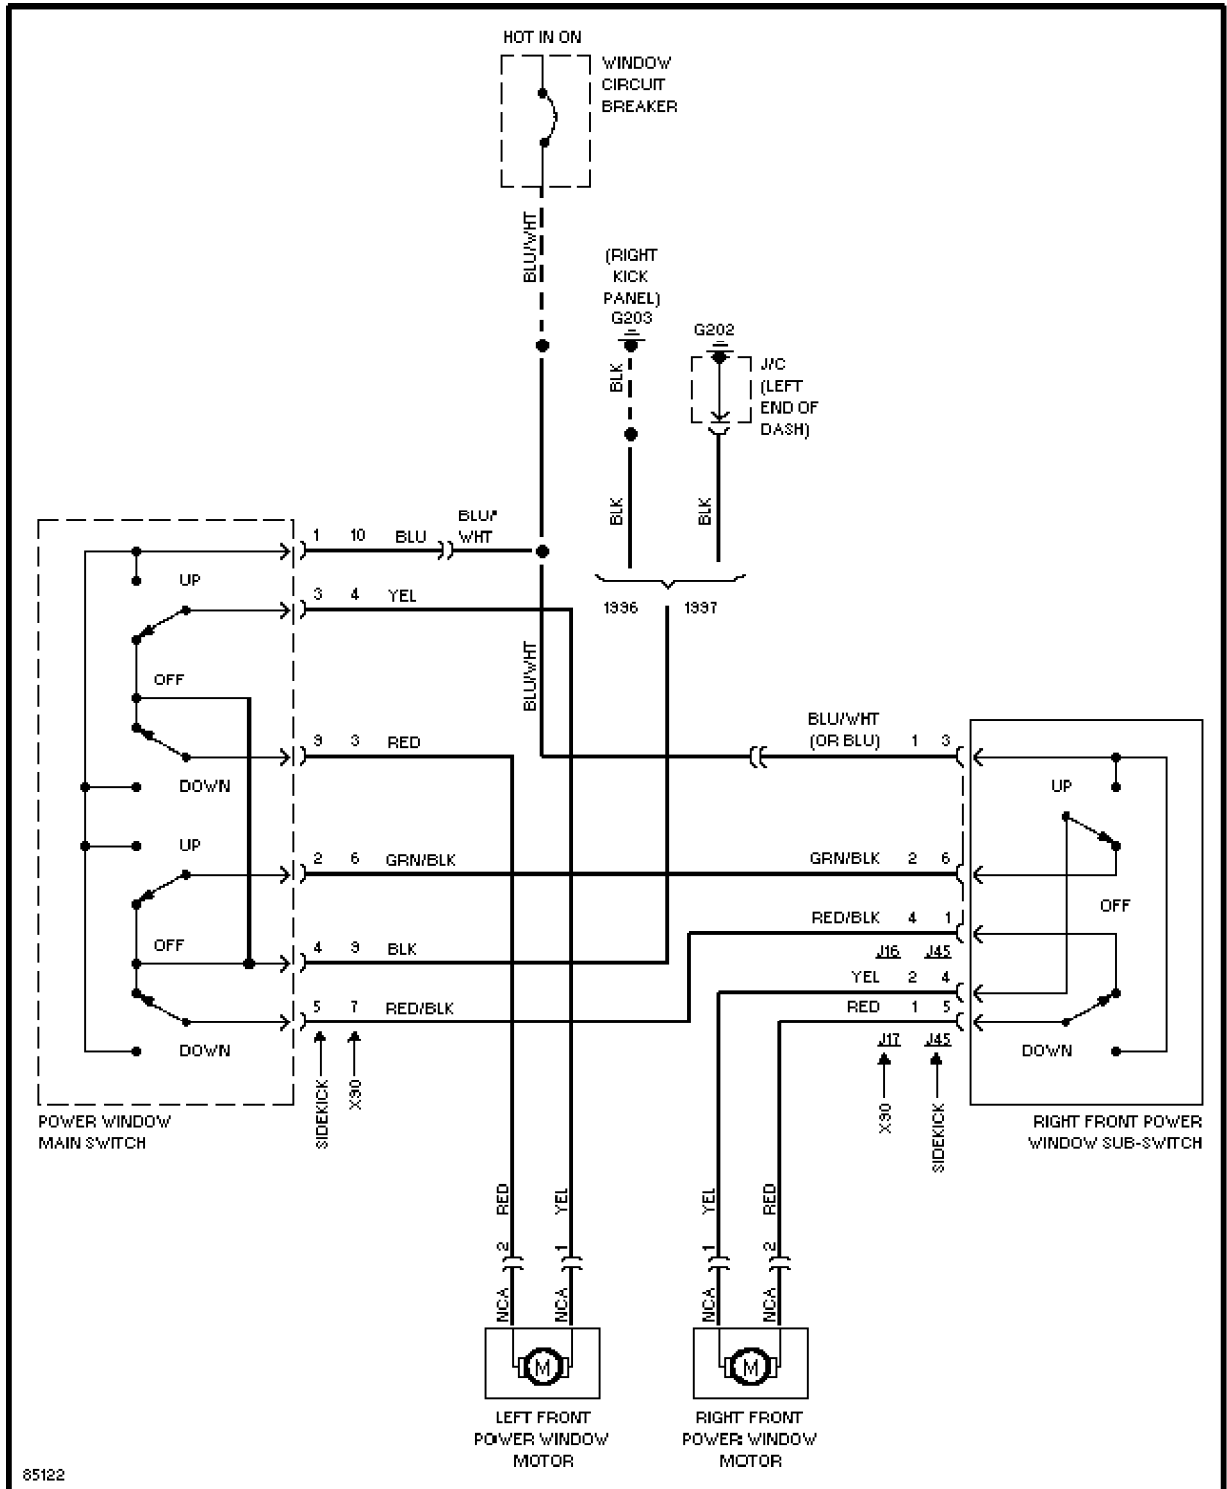

POWER WINDOWS

Power Window Circuit, 2 Door