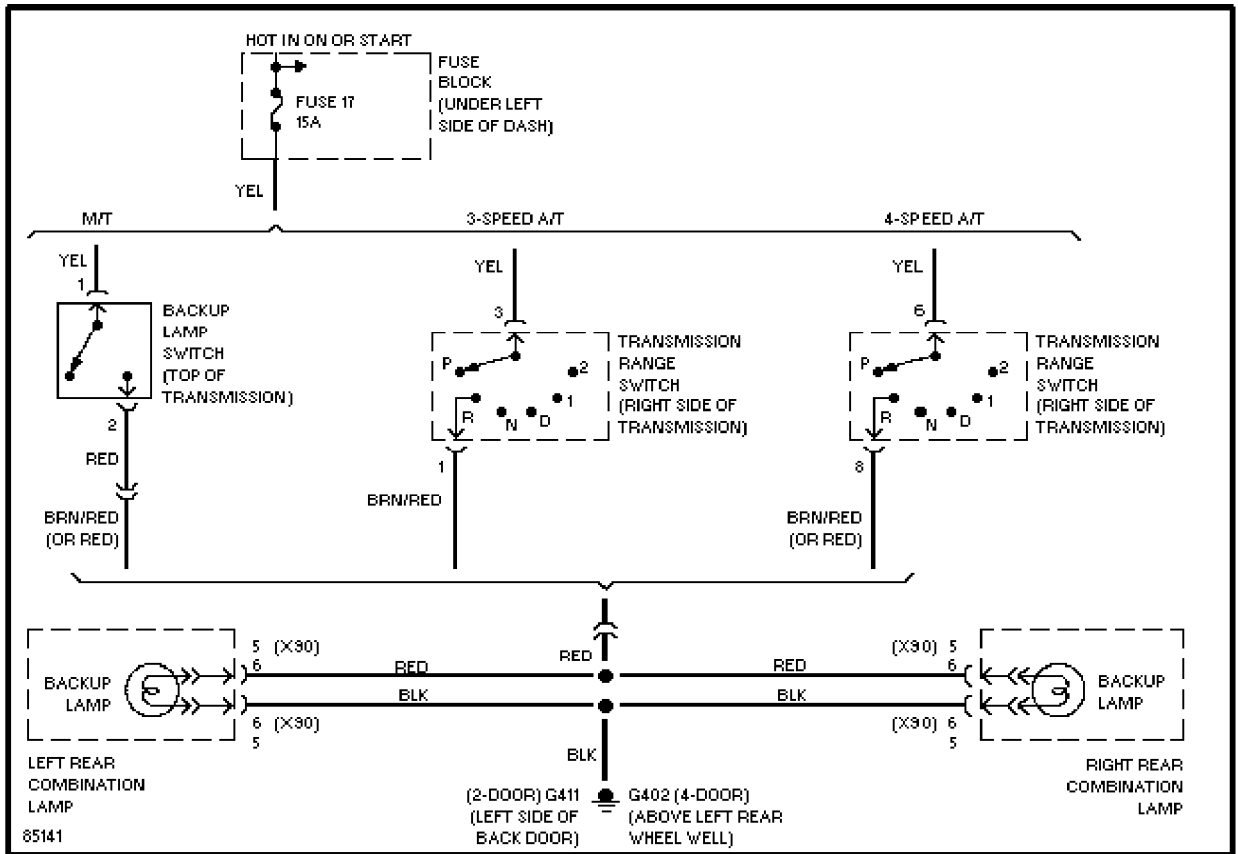

Back-up Lamps Circuit

GROUND DISTRIBUTION