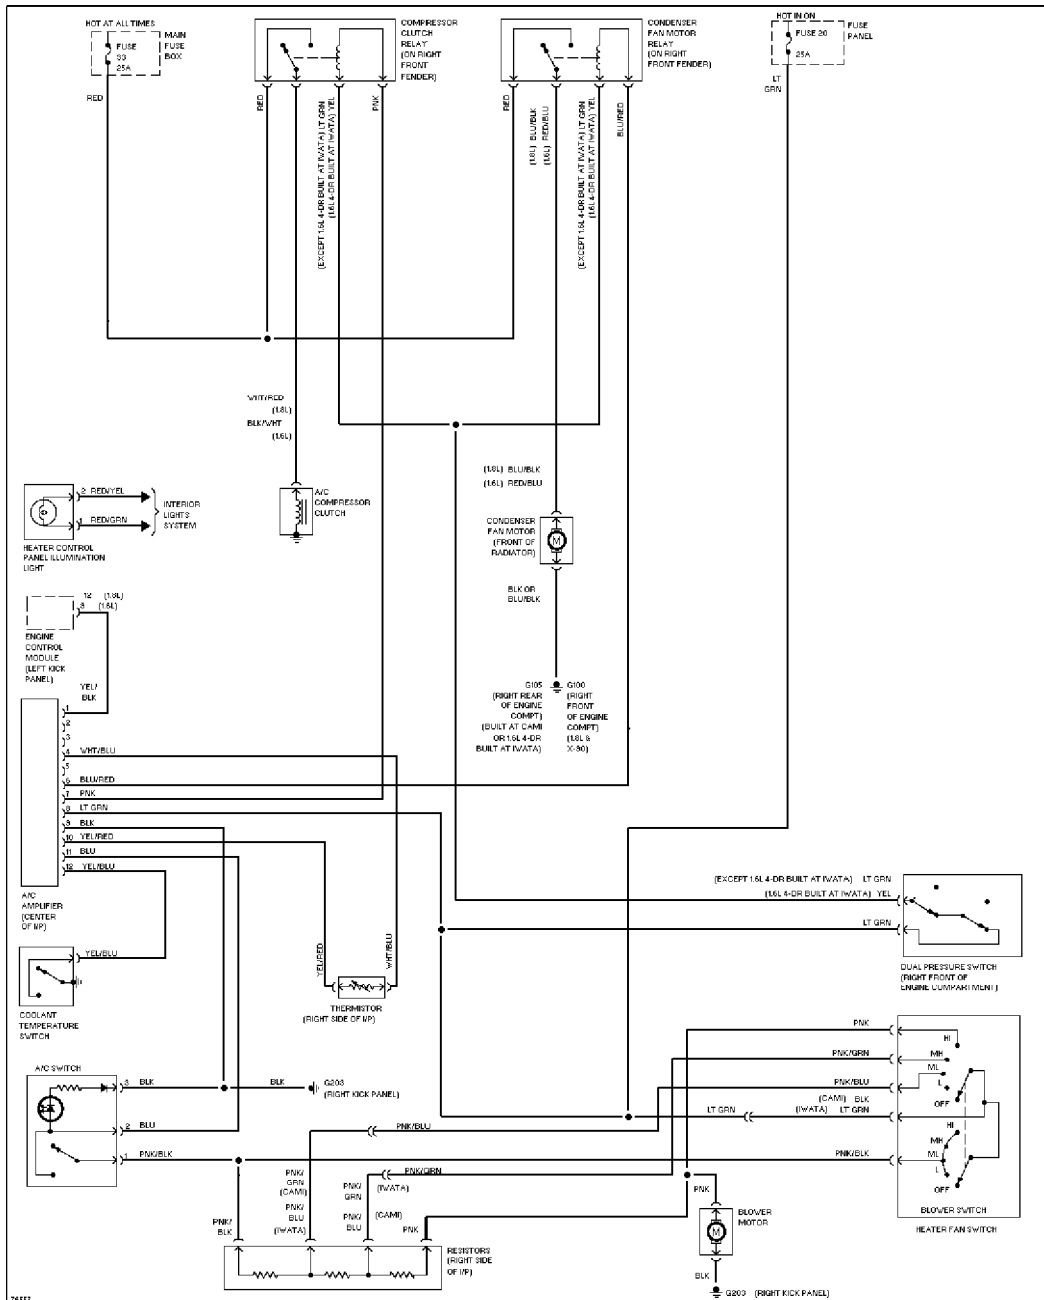

SYSTEM WIRING DIAGRAMS

Article Text

1996 Suzuki Sidekick

For saer Nira Sakhalin Russia 693013

Copyright © 1998 Mitchell Repair Information Company, LLC

Friday, January 11, 2002 10:23PM

ARTICLE BEGINNING

1996 System Wiring Diagrams Suzuki - Sidekick

AIR CONDITIONING

A/C Circuit