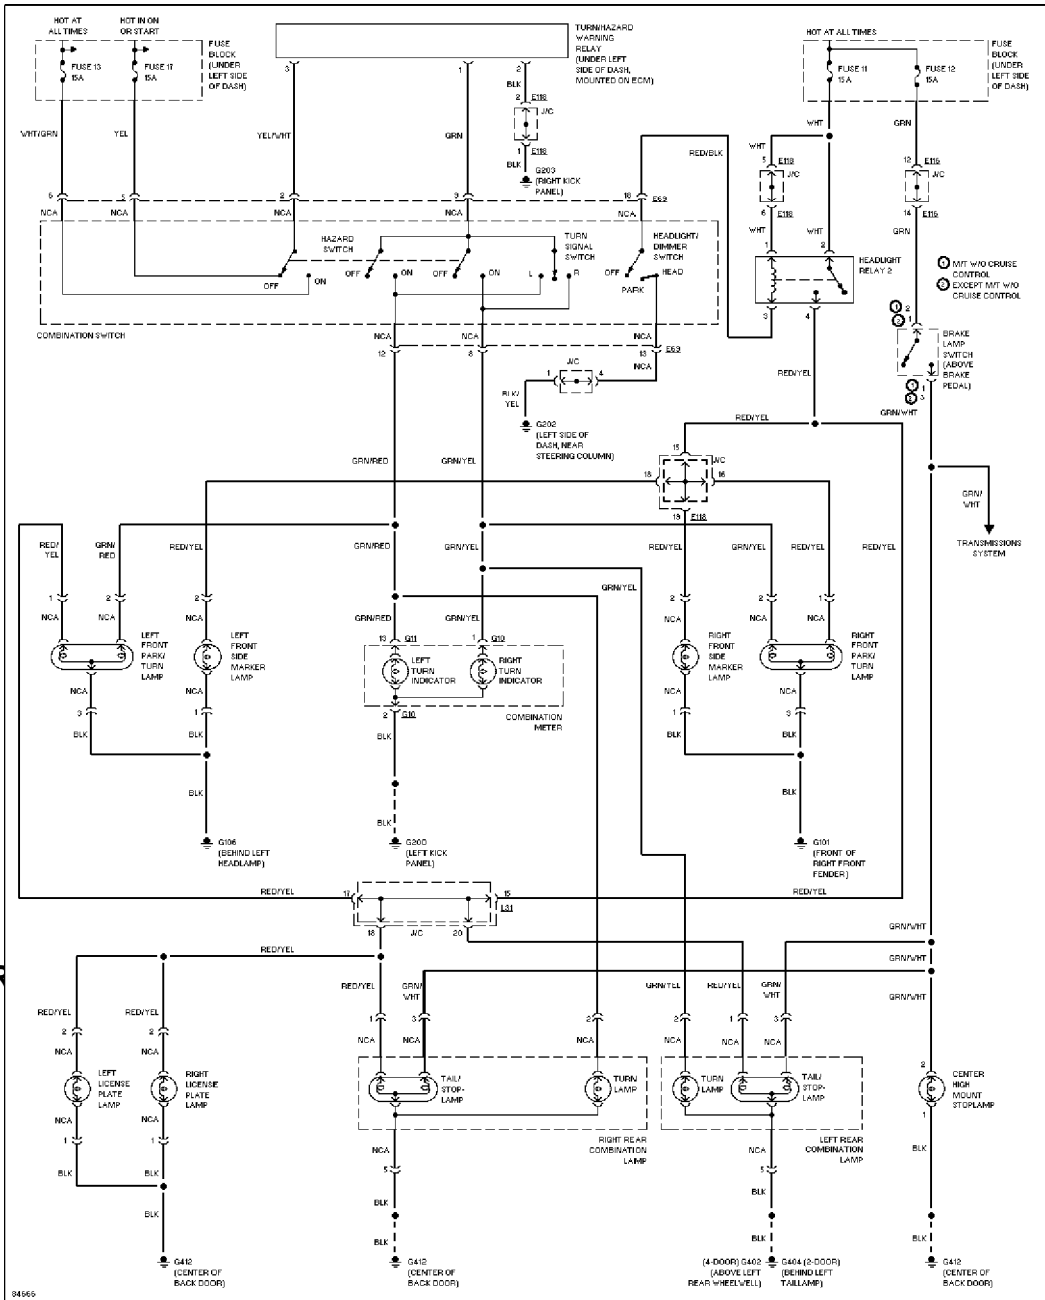

SYSTEM WIRING DIAGRAMS Article Text (p. 15) 1996 Suzuki Sidekick For saer Nira Sakhalin Russia 693013C

EXTERIOR LIGHTS

1.6L

1.6L, Exterior Lamps Circuit

Back-up Lamps Circuit

1.8L

SYSTEM WIR

Russia 693013C