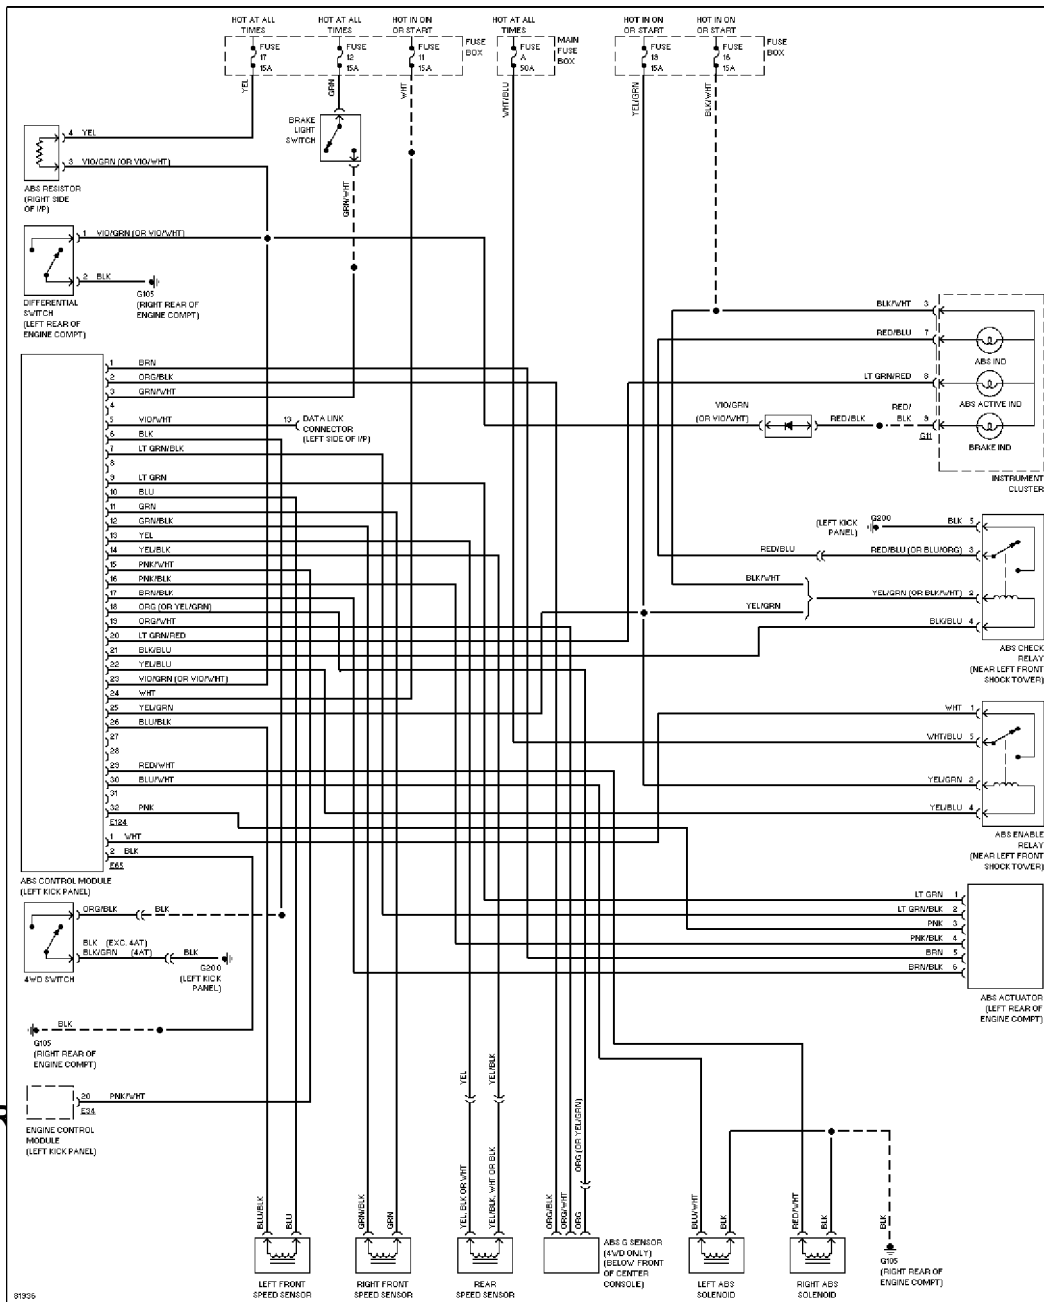

AIR CONDITIONING

A/C Circuit

Heater Circuit

ANTI-LOCK BRAKES

1.6L

SYSTEM WIR

Russia 693013Cof

1.6L, Anti-lock Brake Circuits

SYSTEM WIR

Russia 693013Cof

1.6L, Cruise Control Circuit

1.8L

1.8L, Cruise Control Circuit

Defogger Circuit

ENGINE PERFORMANCE

1.6L

1.6L, 3 Speed A/T Circuit

1.6L, 4 Speed A/T Circuit

1.8L

1.8L, Transmission Circuit

SYSTEM WIR

Warning System Circuits

WIPER/WASHER

1.6L