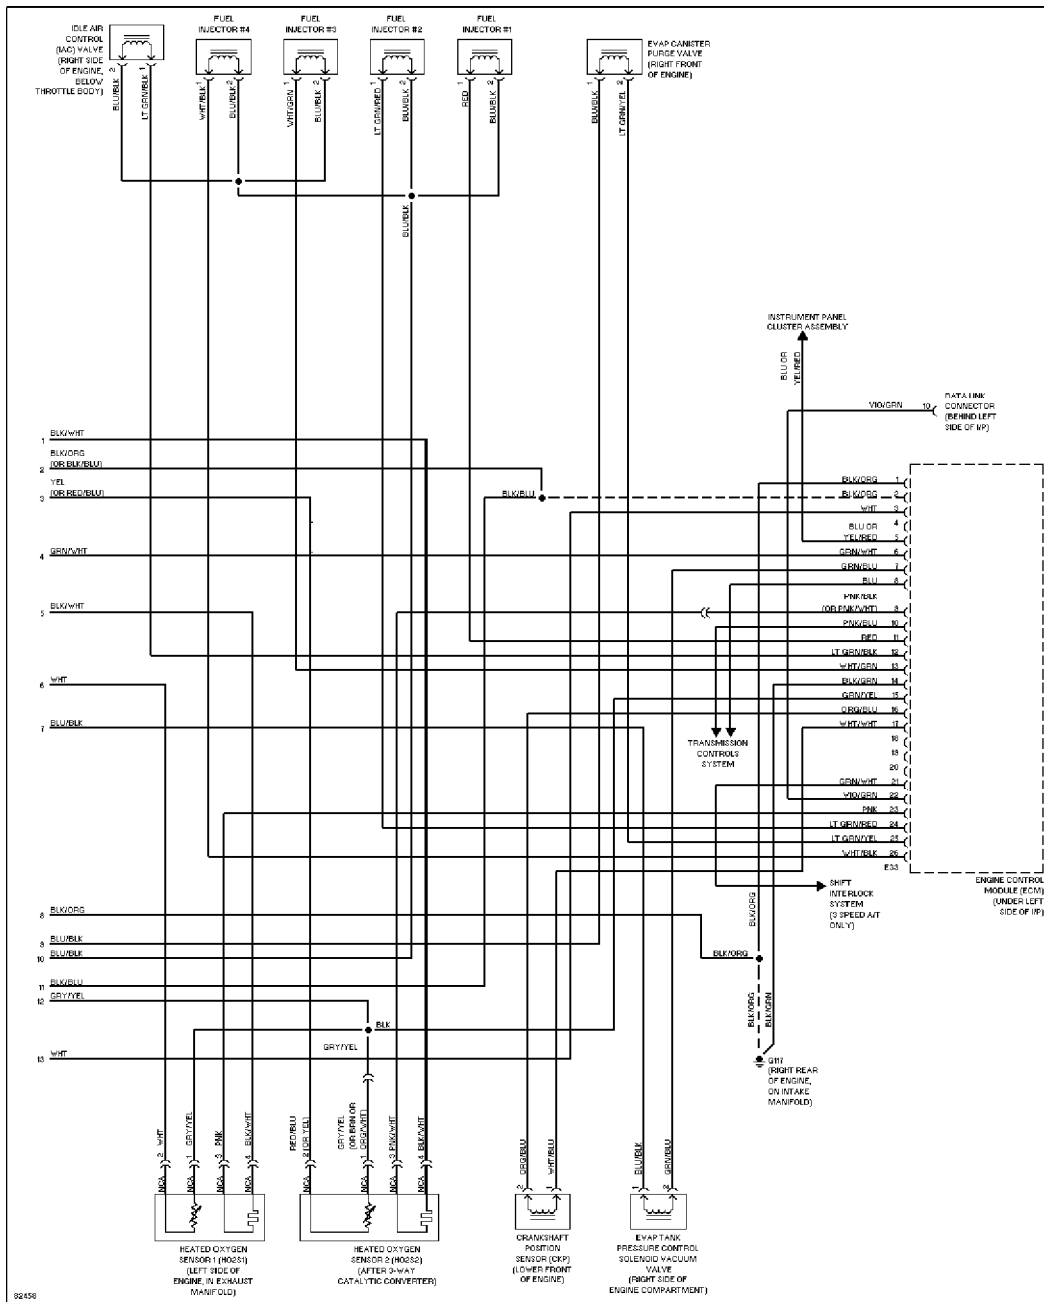

SYSTEM WIR

Russia 693013C

1.6L, Engine Performance Circuits (1 of 3)

1.6L, Engine Performance Circuits (2 of 3)

SYSTEM WIRING DIAGRAMS Article Text (p. 12) 1996 Suzuki Sidekick For saer Nira Sakhalin Russia 693013C