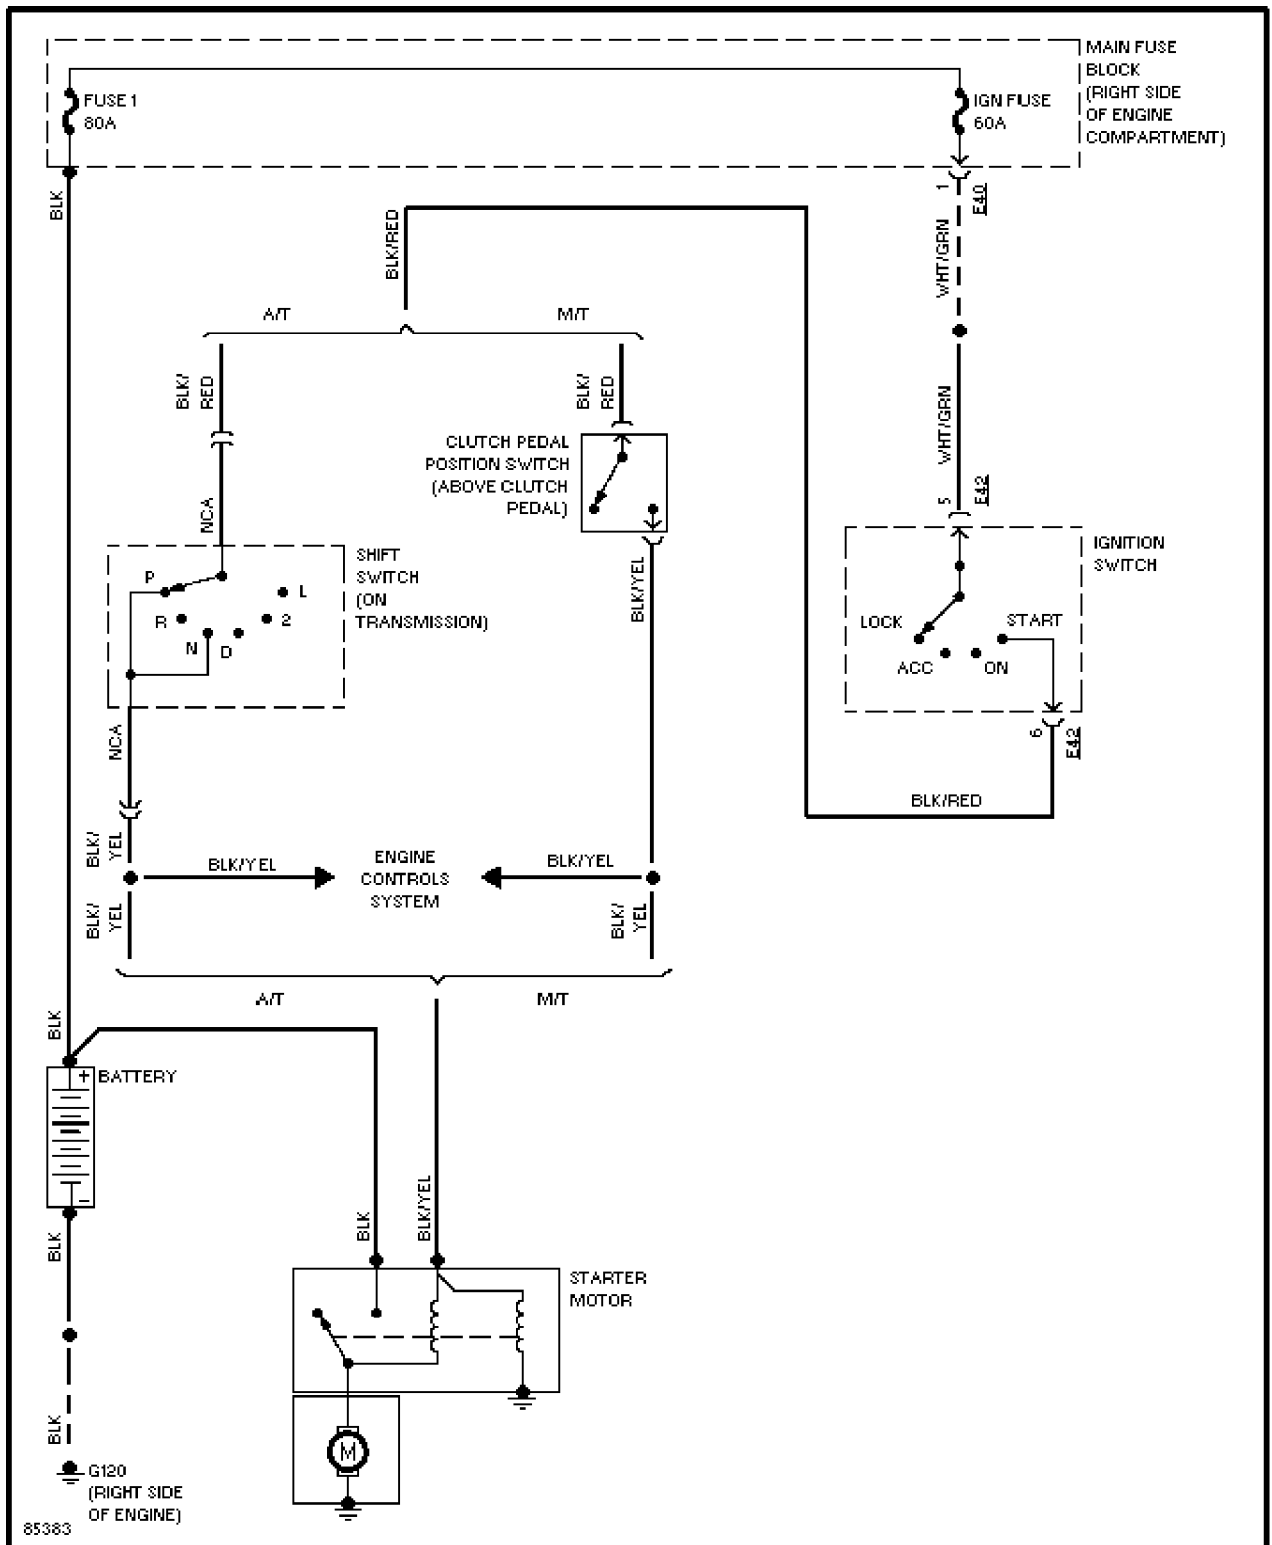

Starting Circuit