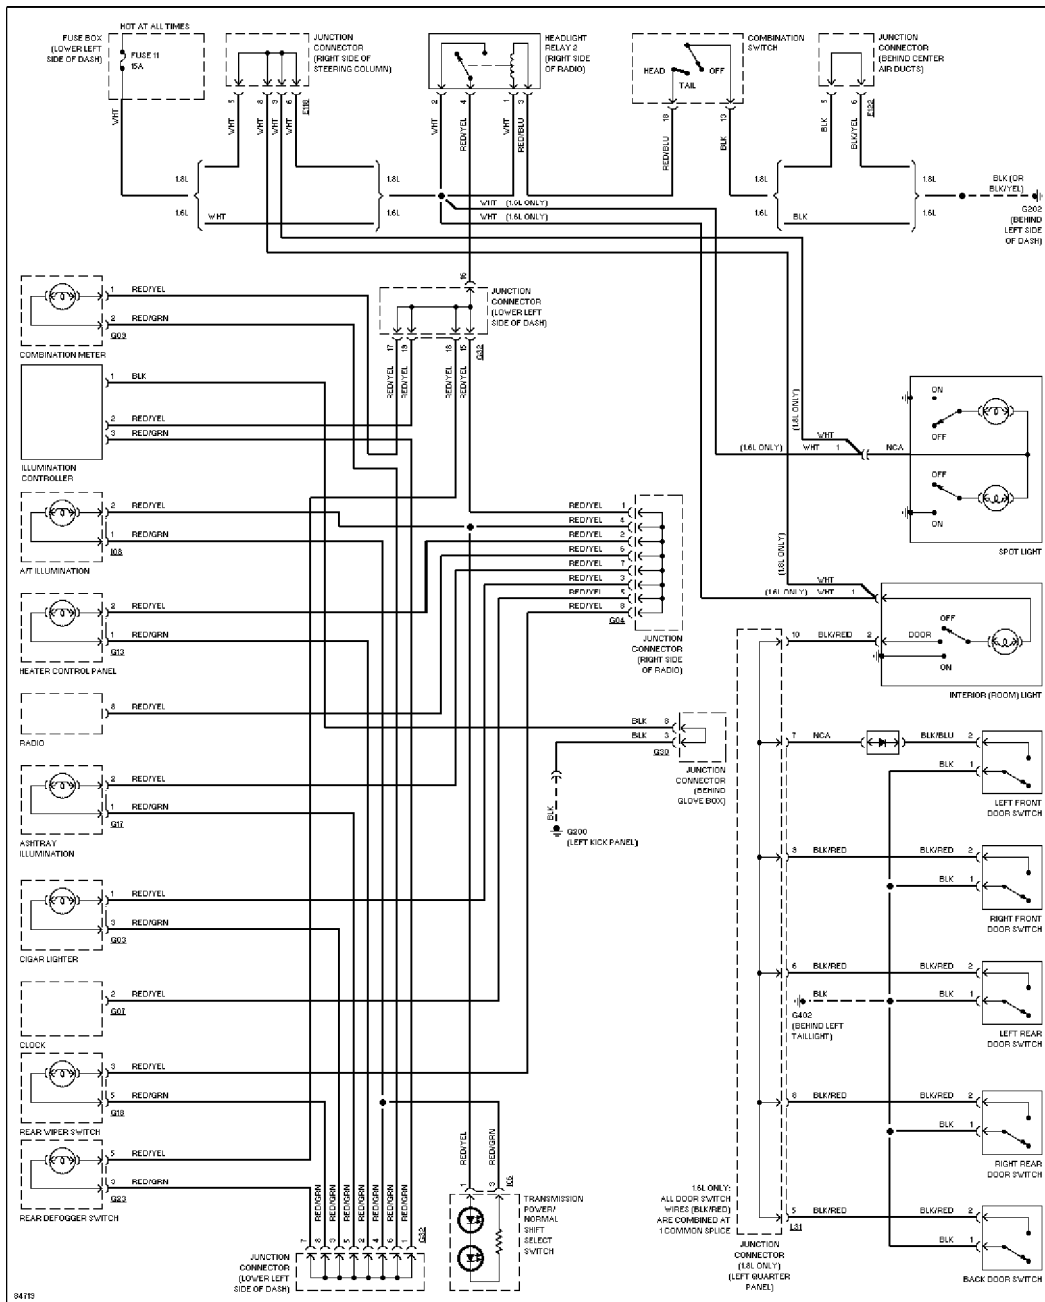

Interior Light Circuit, 4 Door
SYSTEM WIRING DIAGRAMS Article Text (p. 26) 1996 Suzuki Sidekick For saer Nira Sakhalin Russia 693013C

POWER DISTRIBUTION