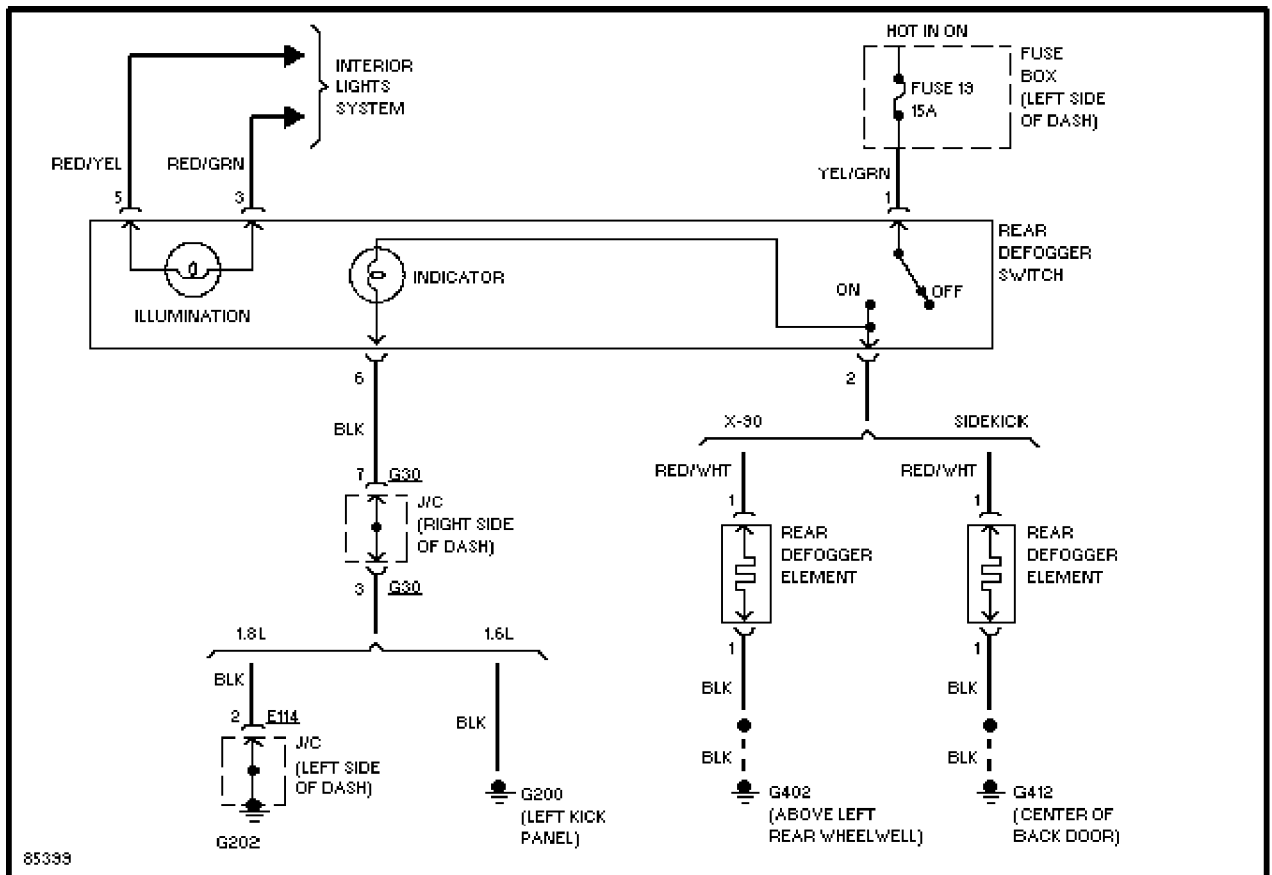

SYSTEM WIR

Russia 693013Cof

1.6L, Cruise Control Circuit

1.8L

1.8L, Cruise Control Circuit

Defogger Circuit

ENGINE PERFORMANCE

1.6L