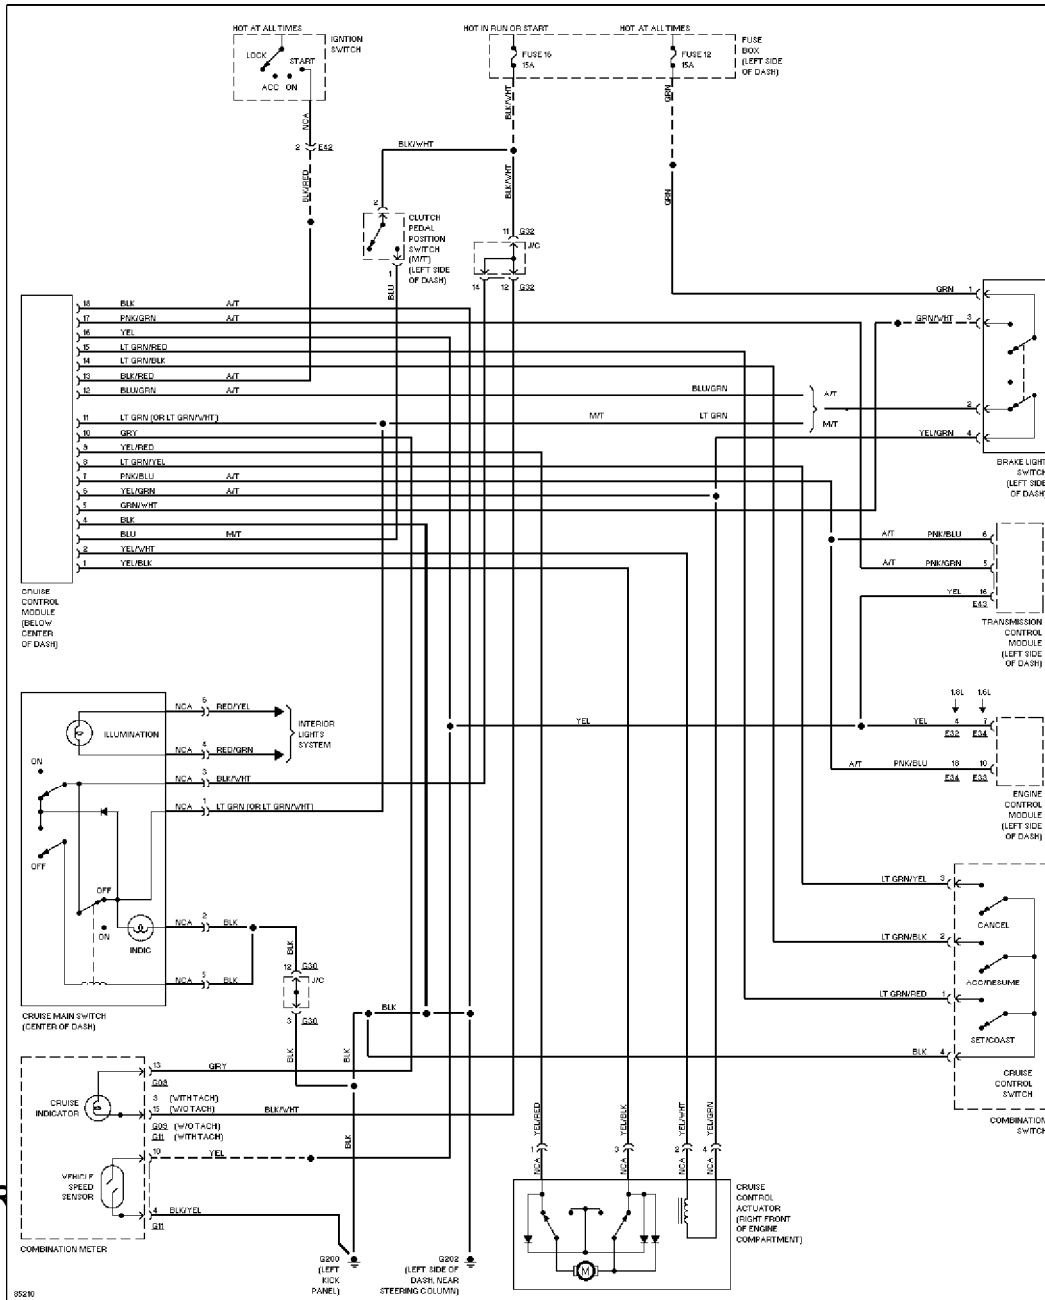

1.8L

SYSTEM WIRING
1.6L, Computer Data Lines

85419

1.8L, Computer Data Lines

COOLING FAN

Cooling Fan Circuit

CRUISE CONTROL

1.6L

SYSTEM WIR

Russia 693013Cof

1.6L, Cruise Control Circuit

1.8L

1.8L, Cruise Control Circuit

Defogger Circuit

ENGINE PERFORMANCE

1.6L