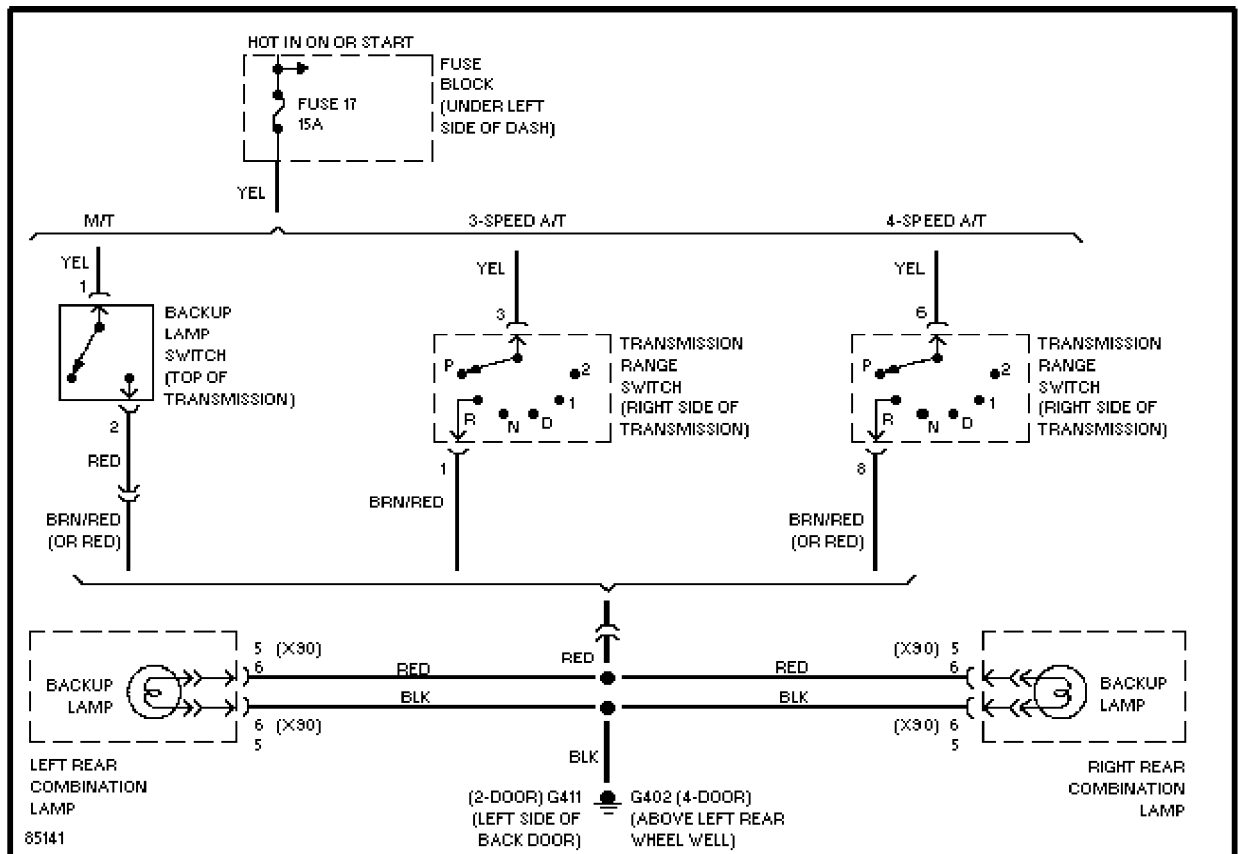

Back-up Lamps Circuit

1.8L