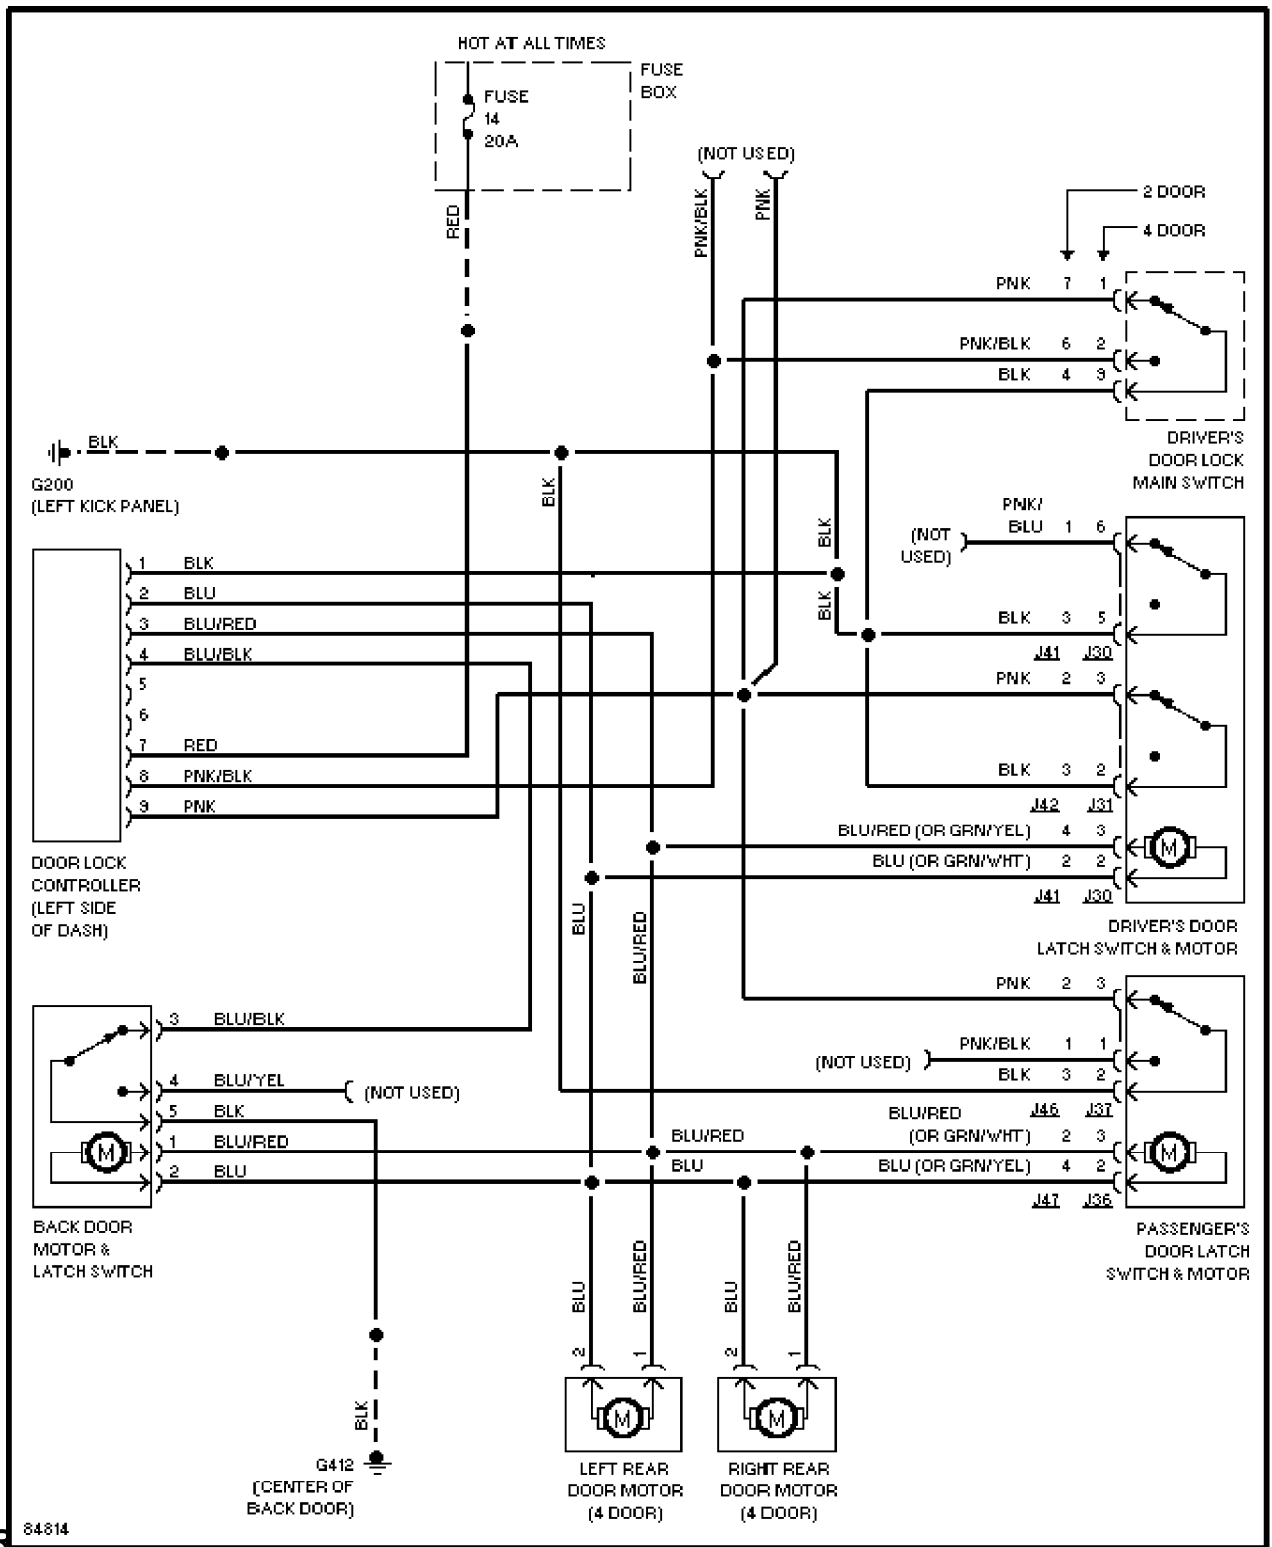

SYSTEM WIRING
1.6L, Power Door Lock Circuit