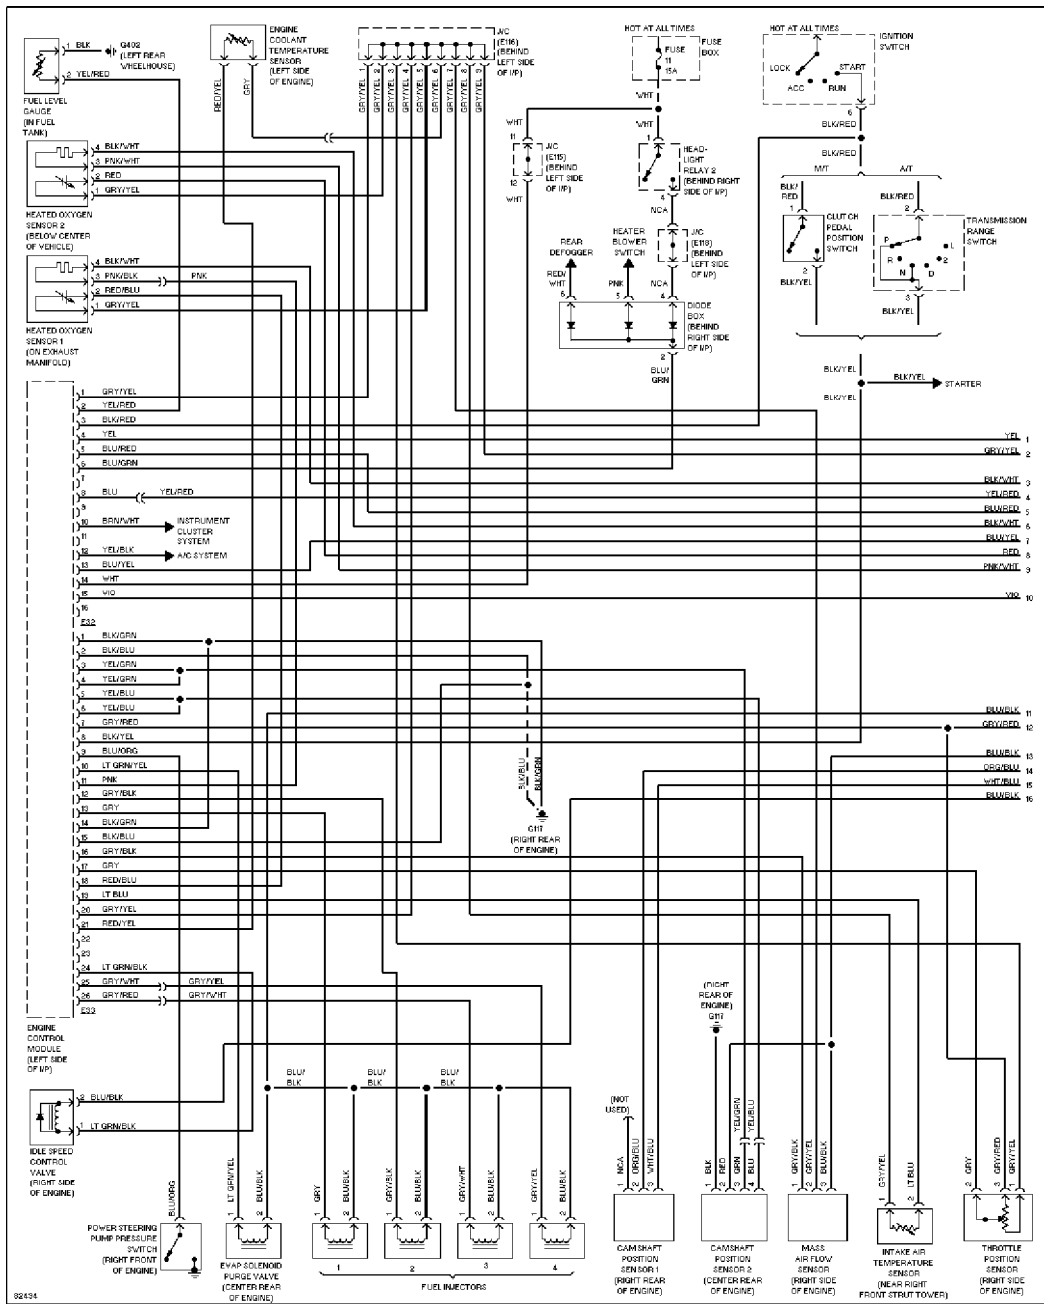

1.8L, Engine Performance Circuits (1 of 2)