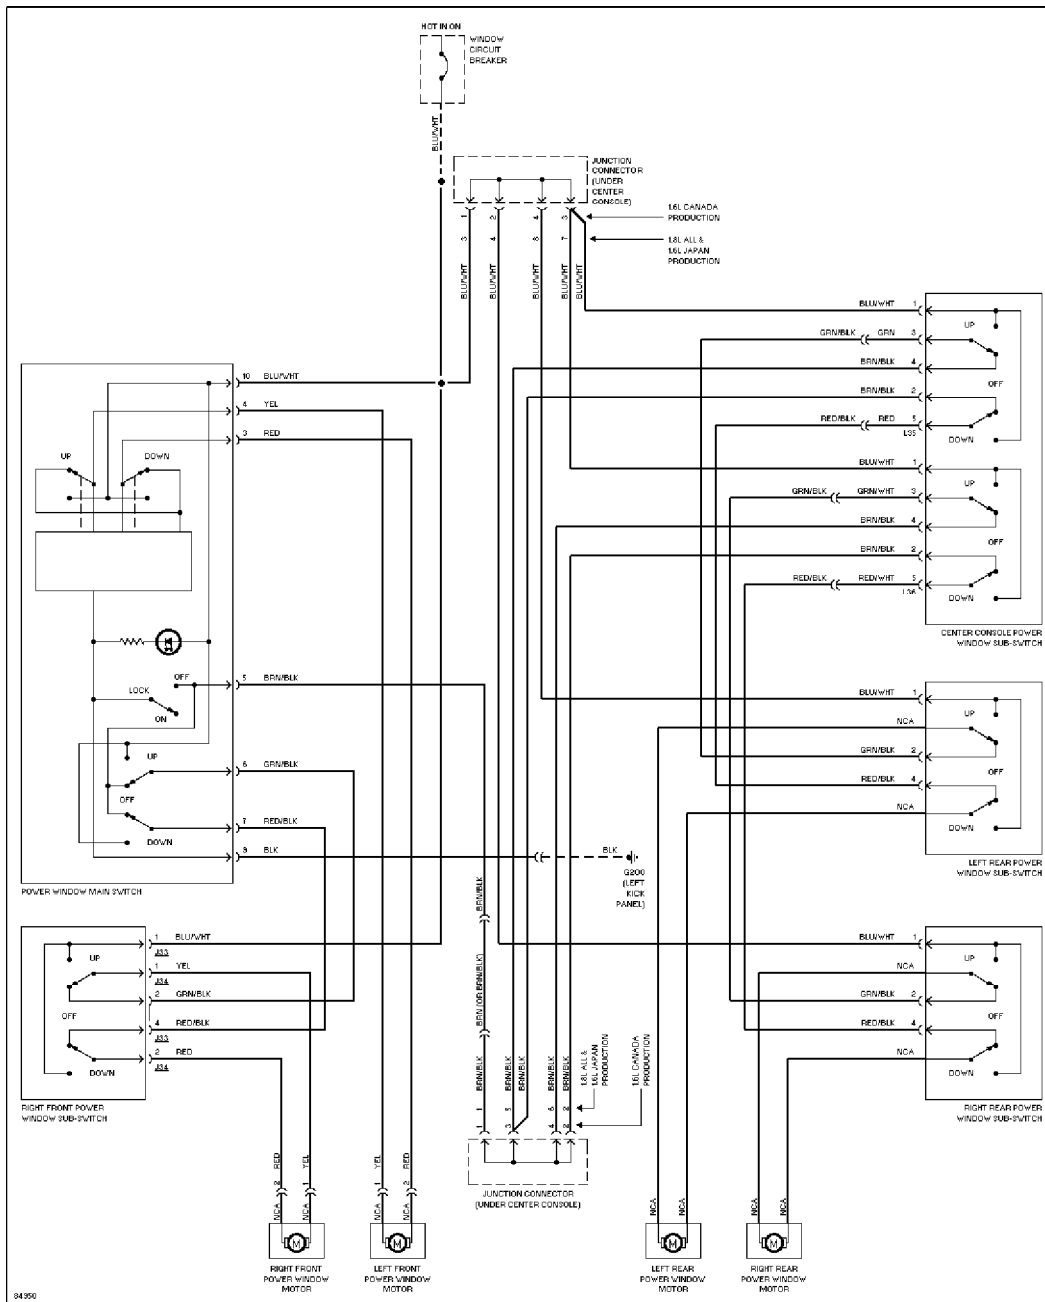

Power Window Circuit, 4 Door

SHIFT INTERLOCKS