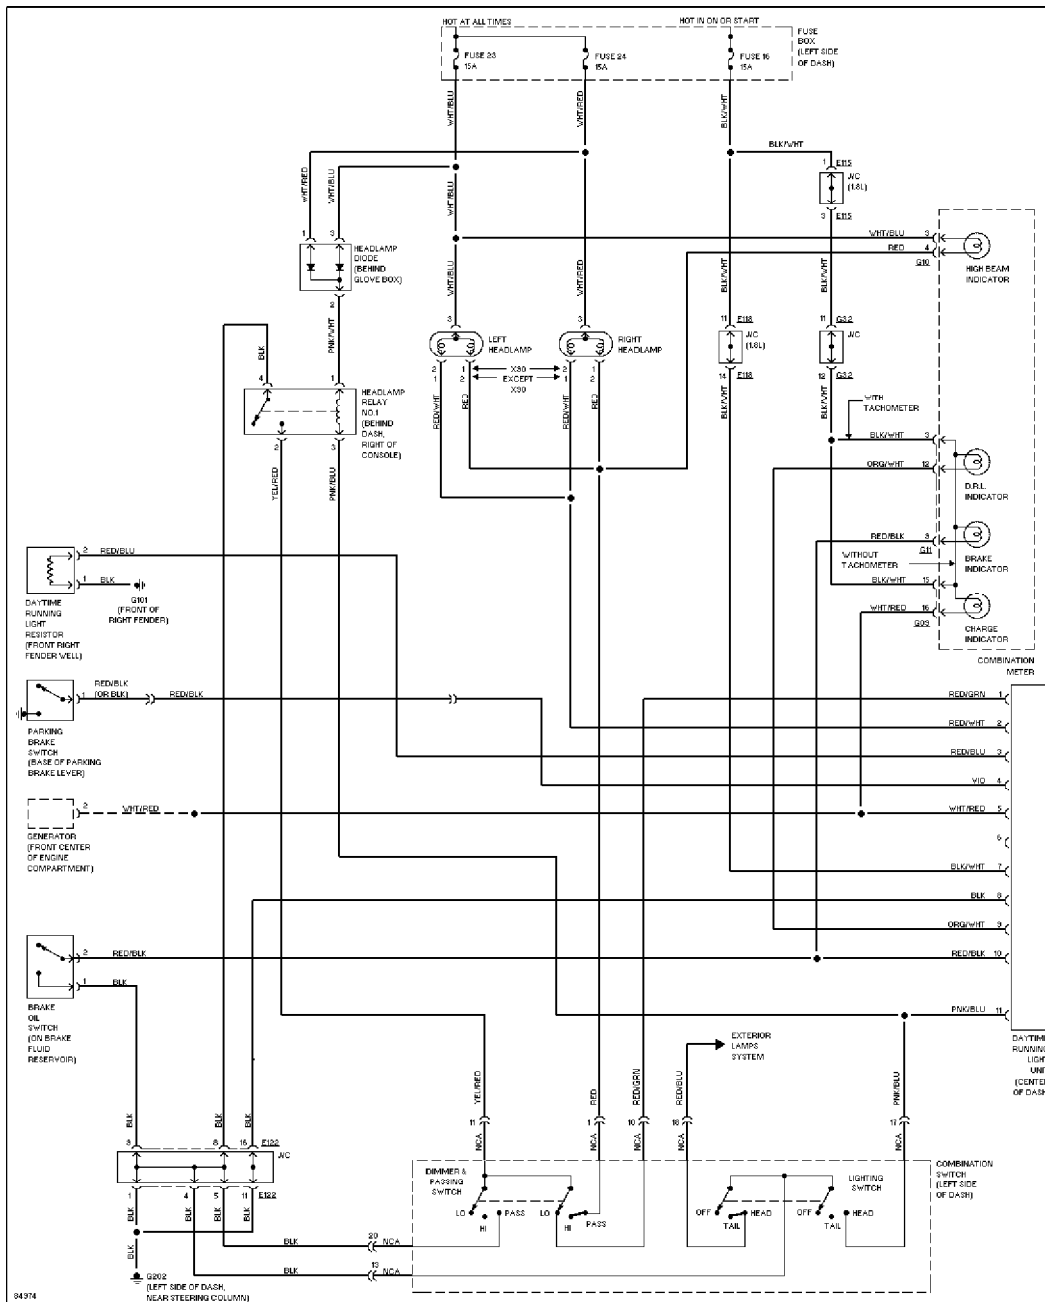

1.8L, Headlight Circuit