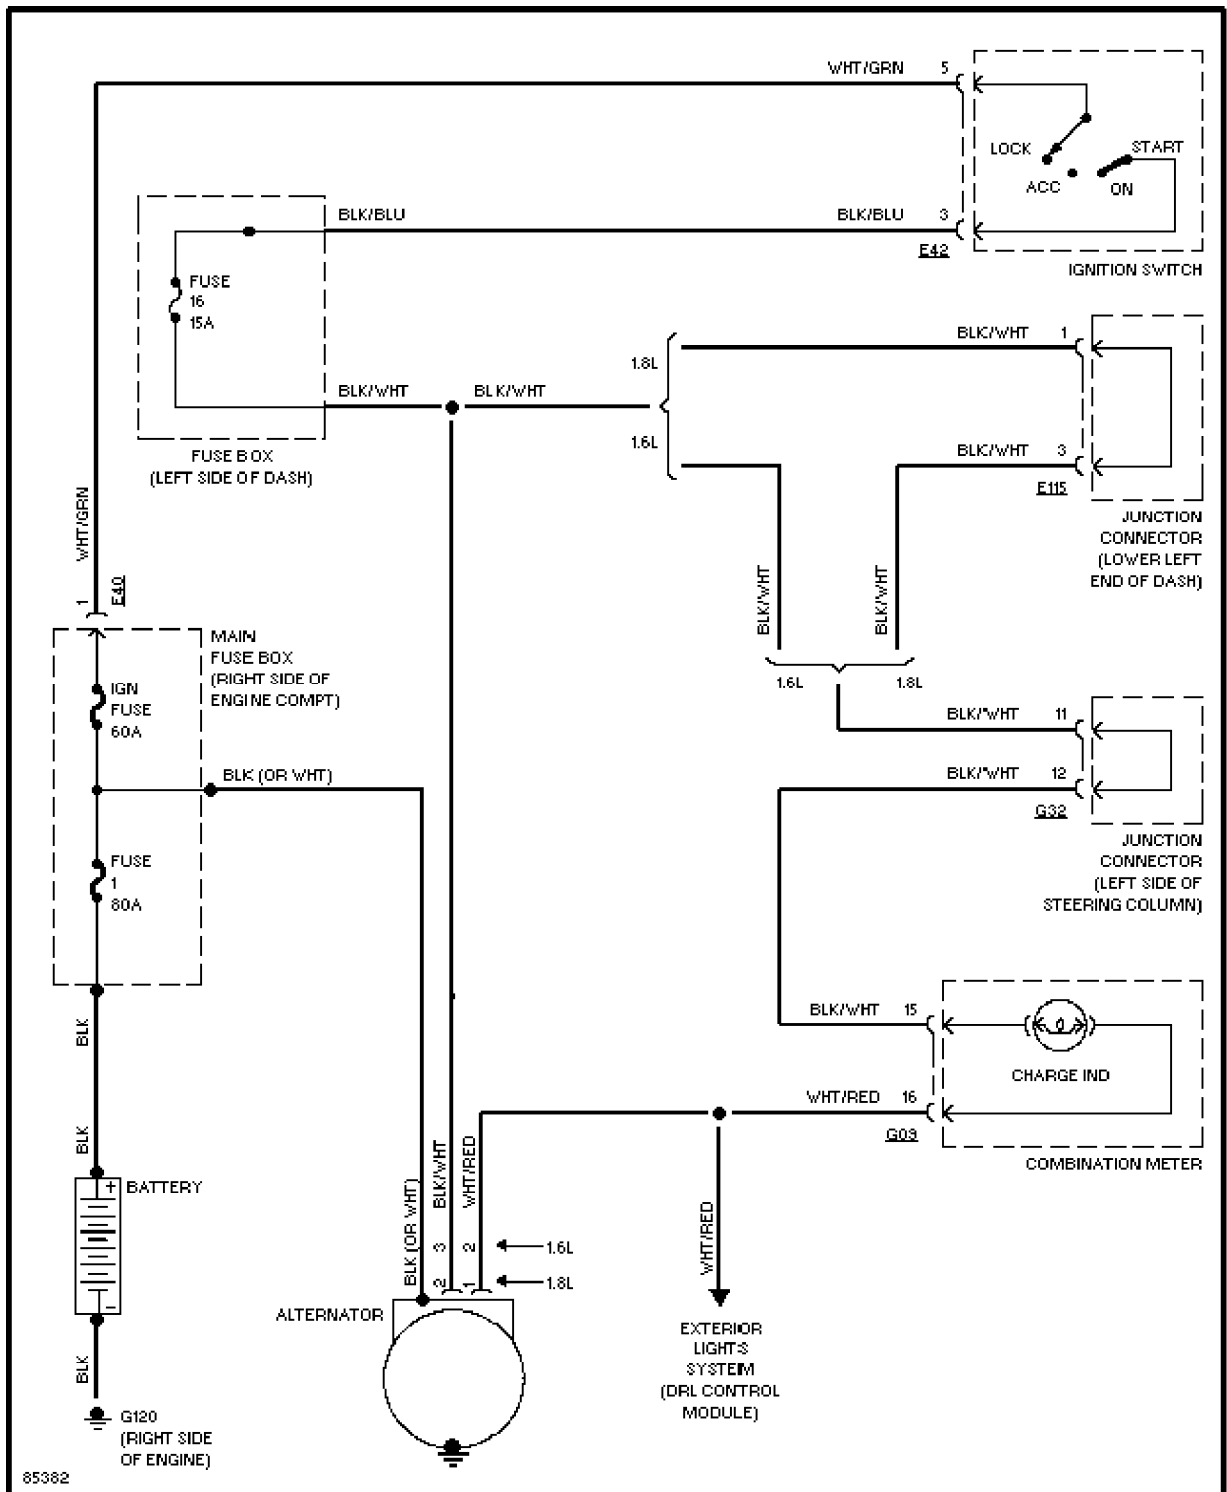

STARTING/CHARGING

Charging Circuit