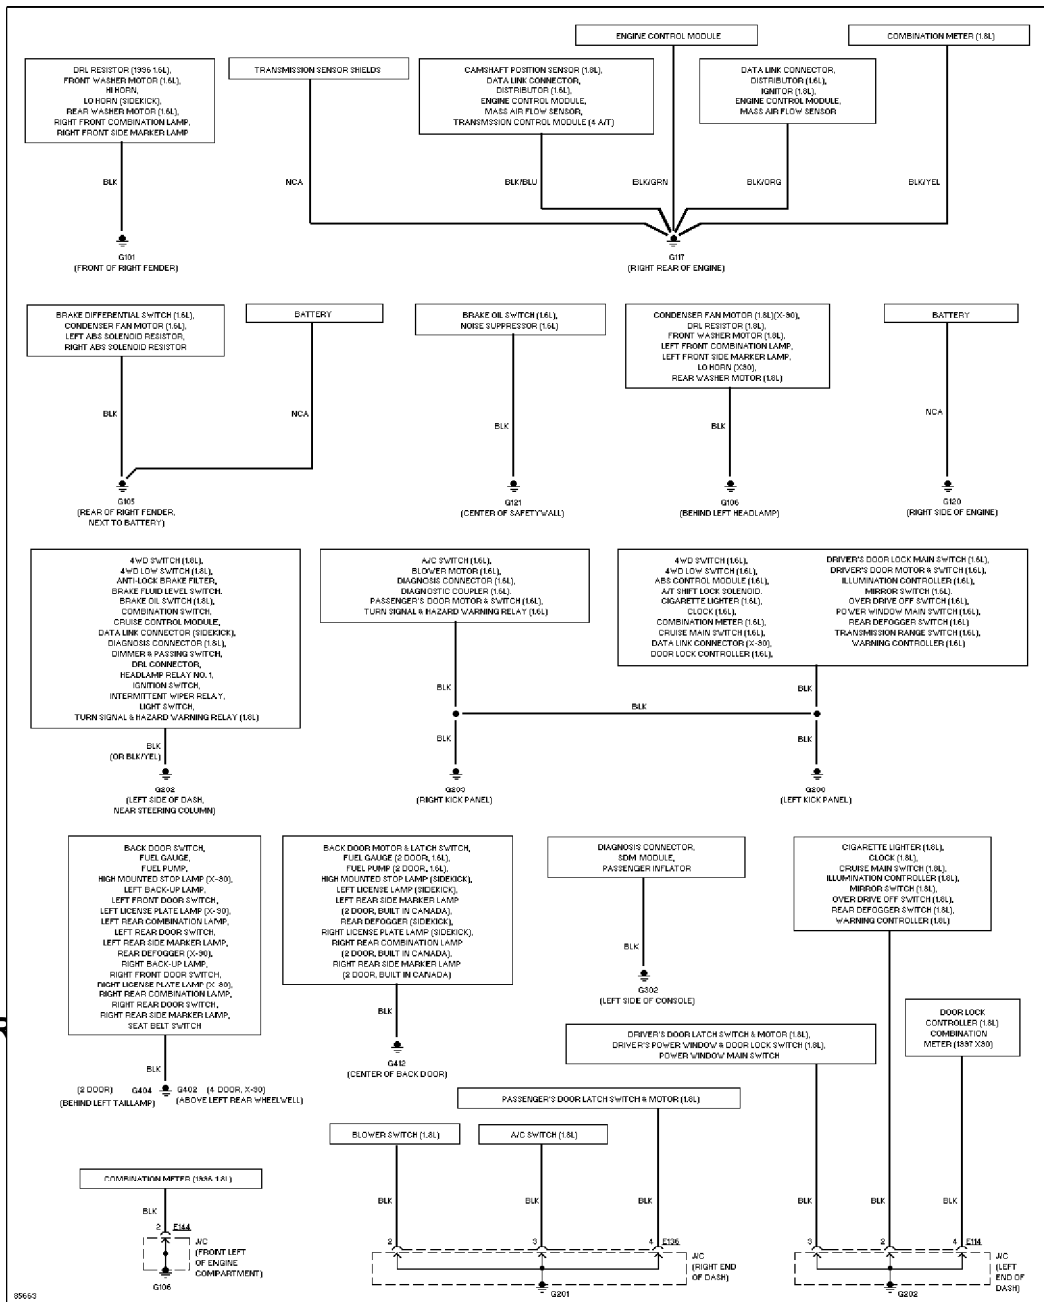

SYSTEM WIR

Russia 693013C

Ground Distribution Circuit

HEADLIGHTS

1.6L