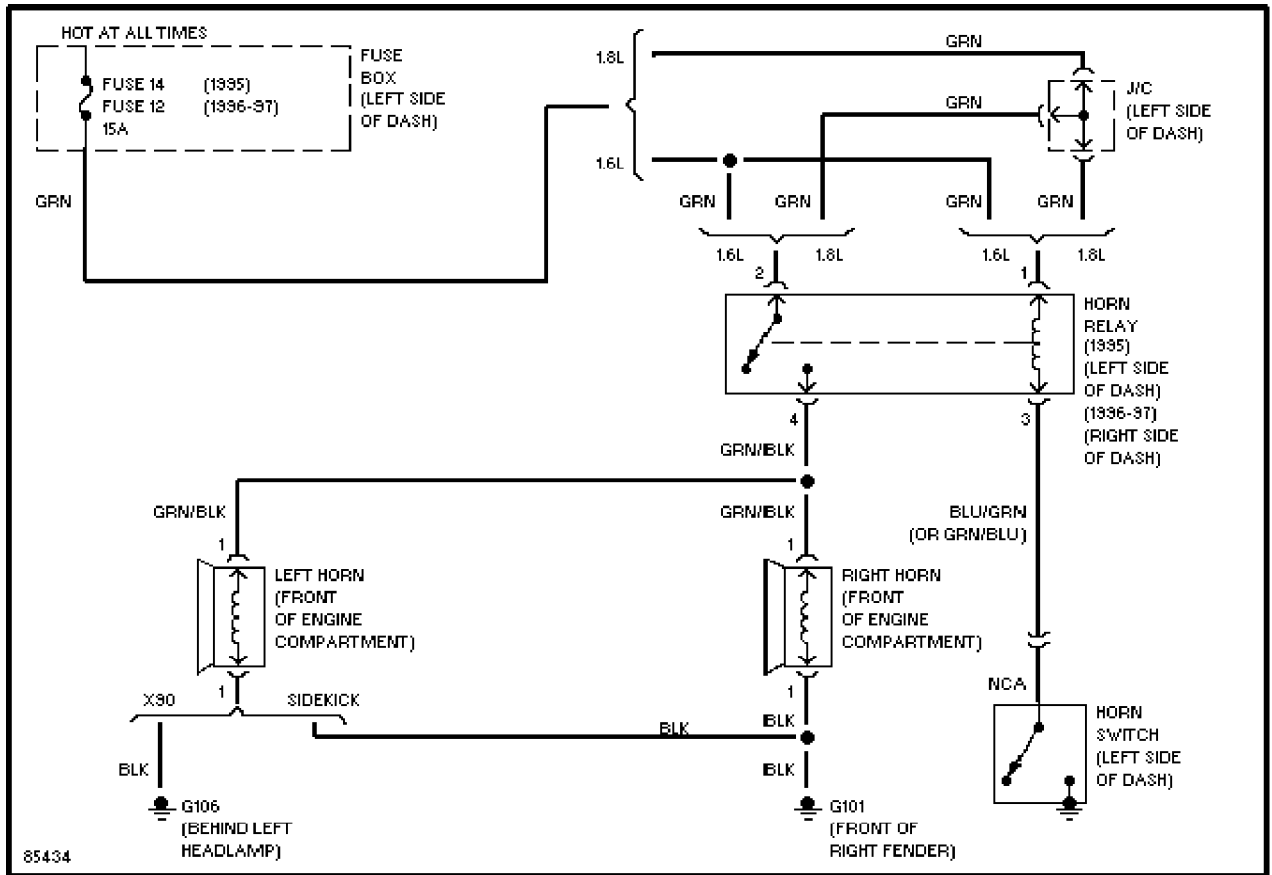

Horn Circuit

INSTRUMENT CLUSTER