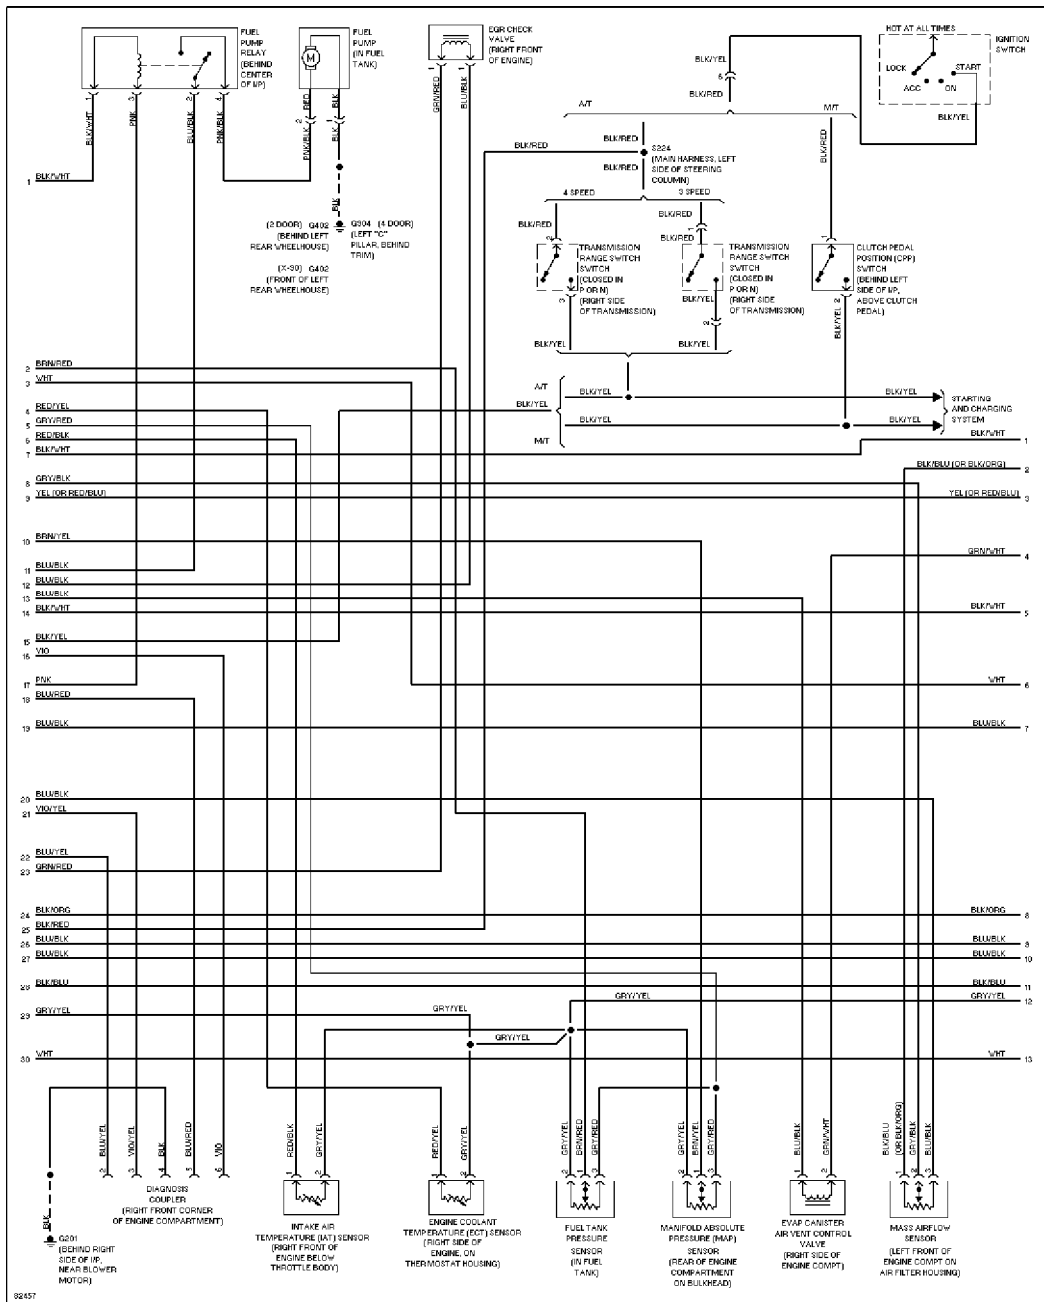

1.6L, Engine Performance Circuits (2 of 3)

SYSTEM WIRING DIAGRAMS Article Text (p. 12) 1996 Suzuki Sidekick For saer Nira Sakhalin Russia 693013C