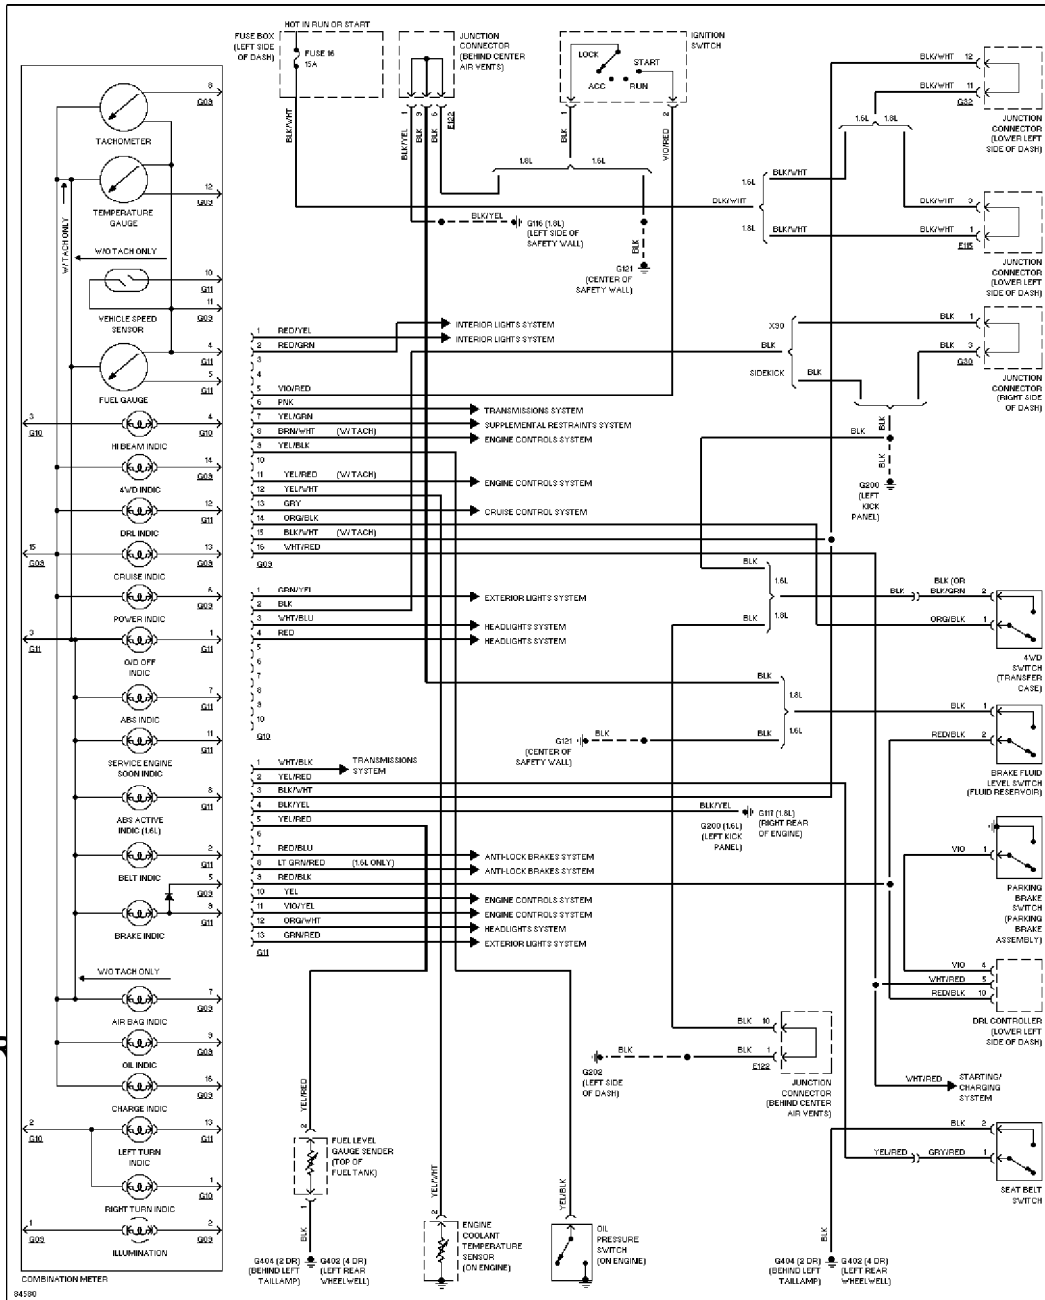

1.6L, Headlight Circuit

1.8L

1.8L, Headlight Circuit

Horn Circuit

INSTRUMENT CLUSTER

Russia 693013C

Instrument Cluster Circuit

INTERIOR LIGHTS