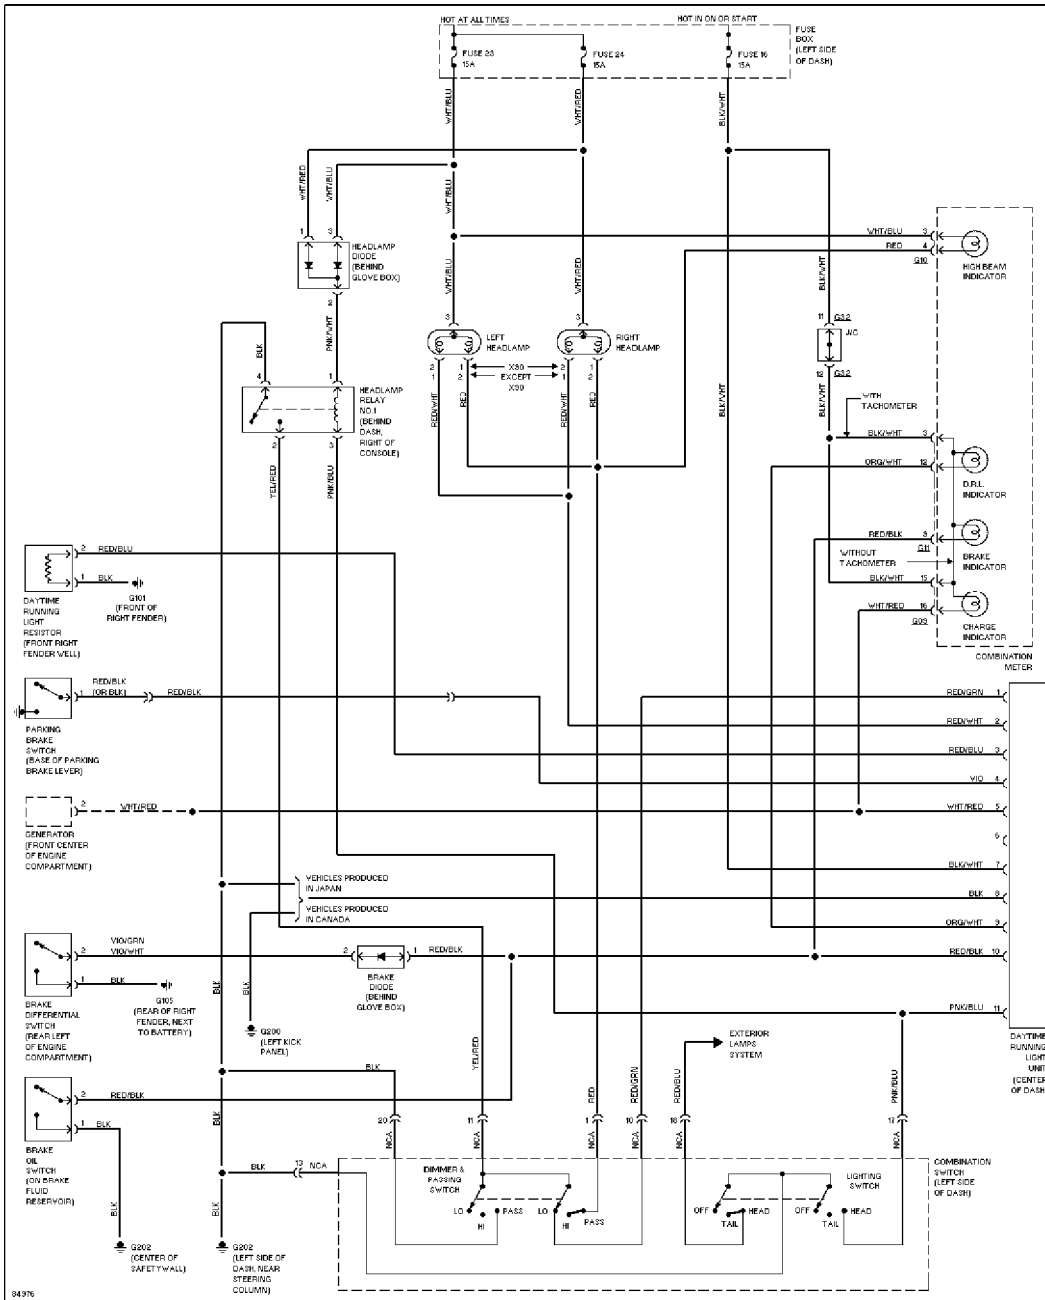

1.8L, Exterior Lamps Circuit

Back-up Lamps Circuit

GROUND DISTRIBUTION

SYSTEM WIR

Russia 693013C

Ground Distribution Circuit

HEADLIGHTS

1.6L