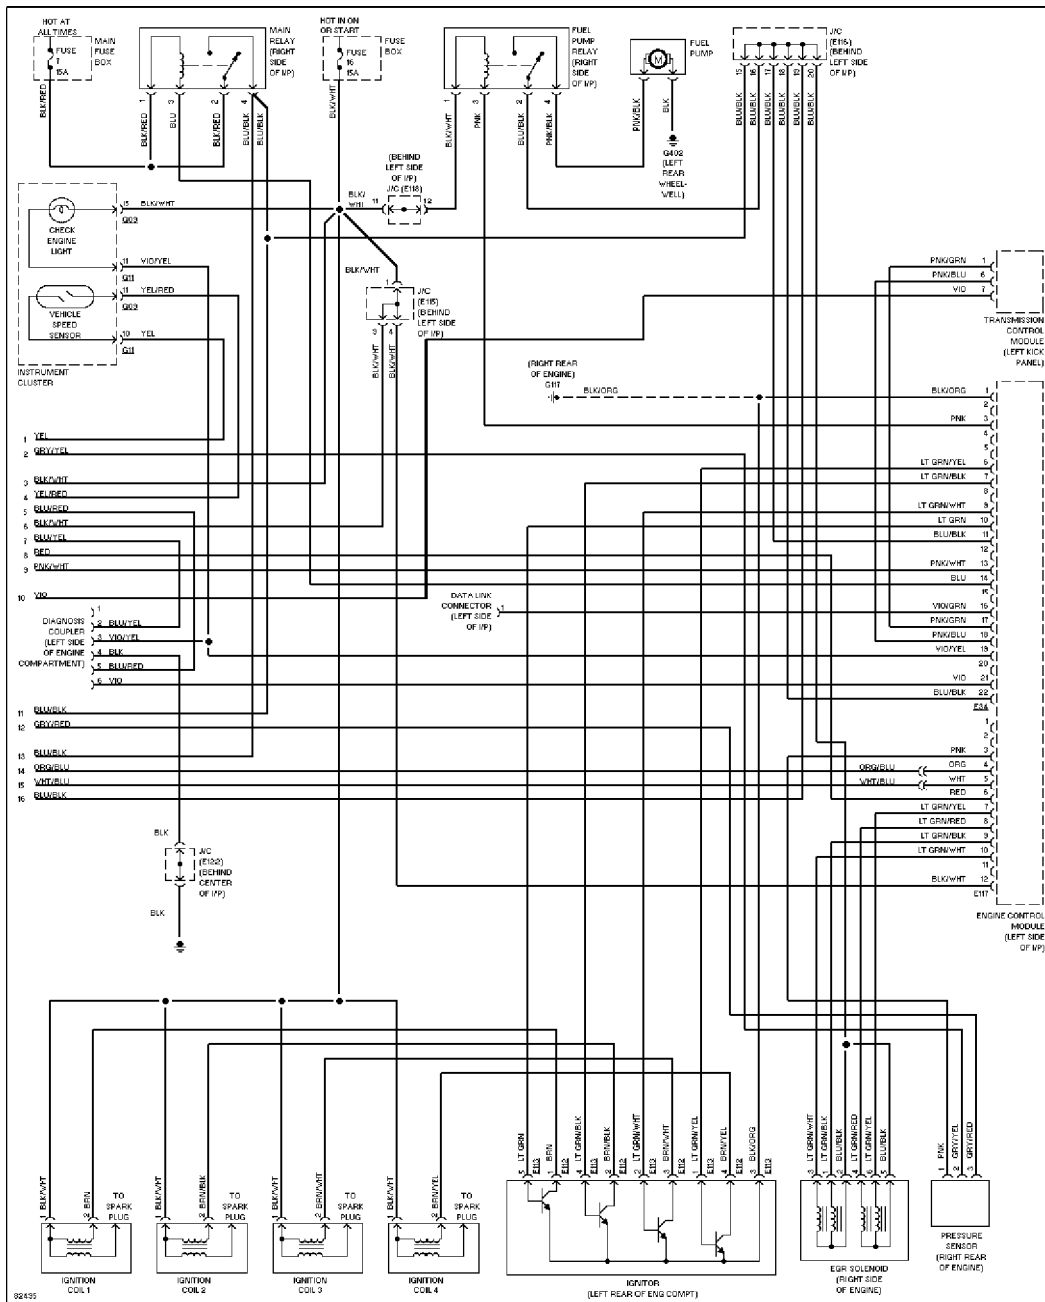

1.8L, Engine Performance Circuits (2 of 2)

SYSTEM WIRING DIAGRAMS Article Text (p. 15) 1996 Suzuki Sidekick For saer Nira Sakhalin Russia 693013C

EXTERIOR LIGHTS

1.6L