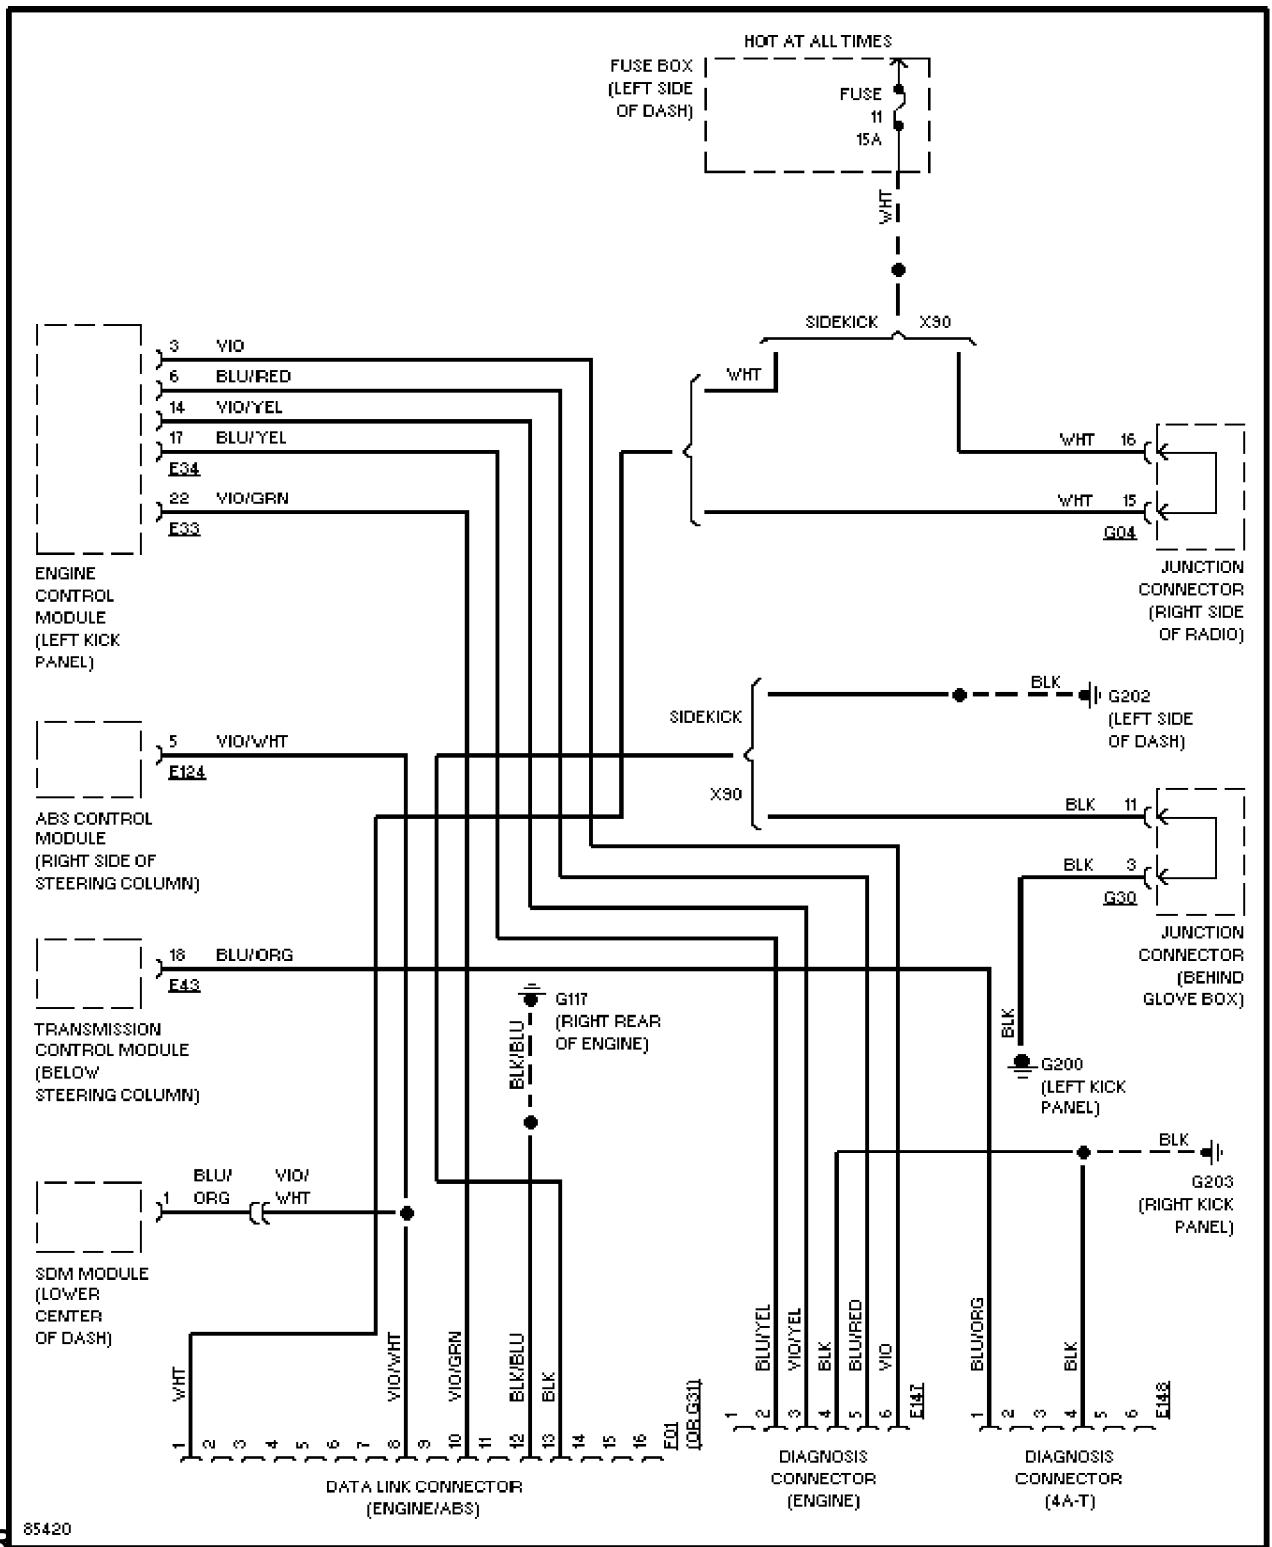

SYSTEM WIRING
1.6L, Computer Data Lines