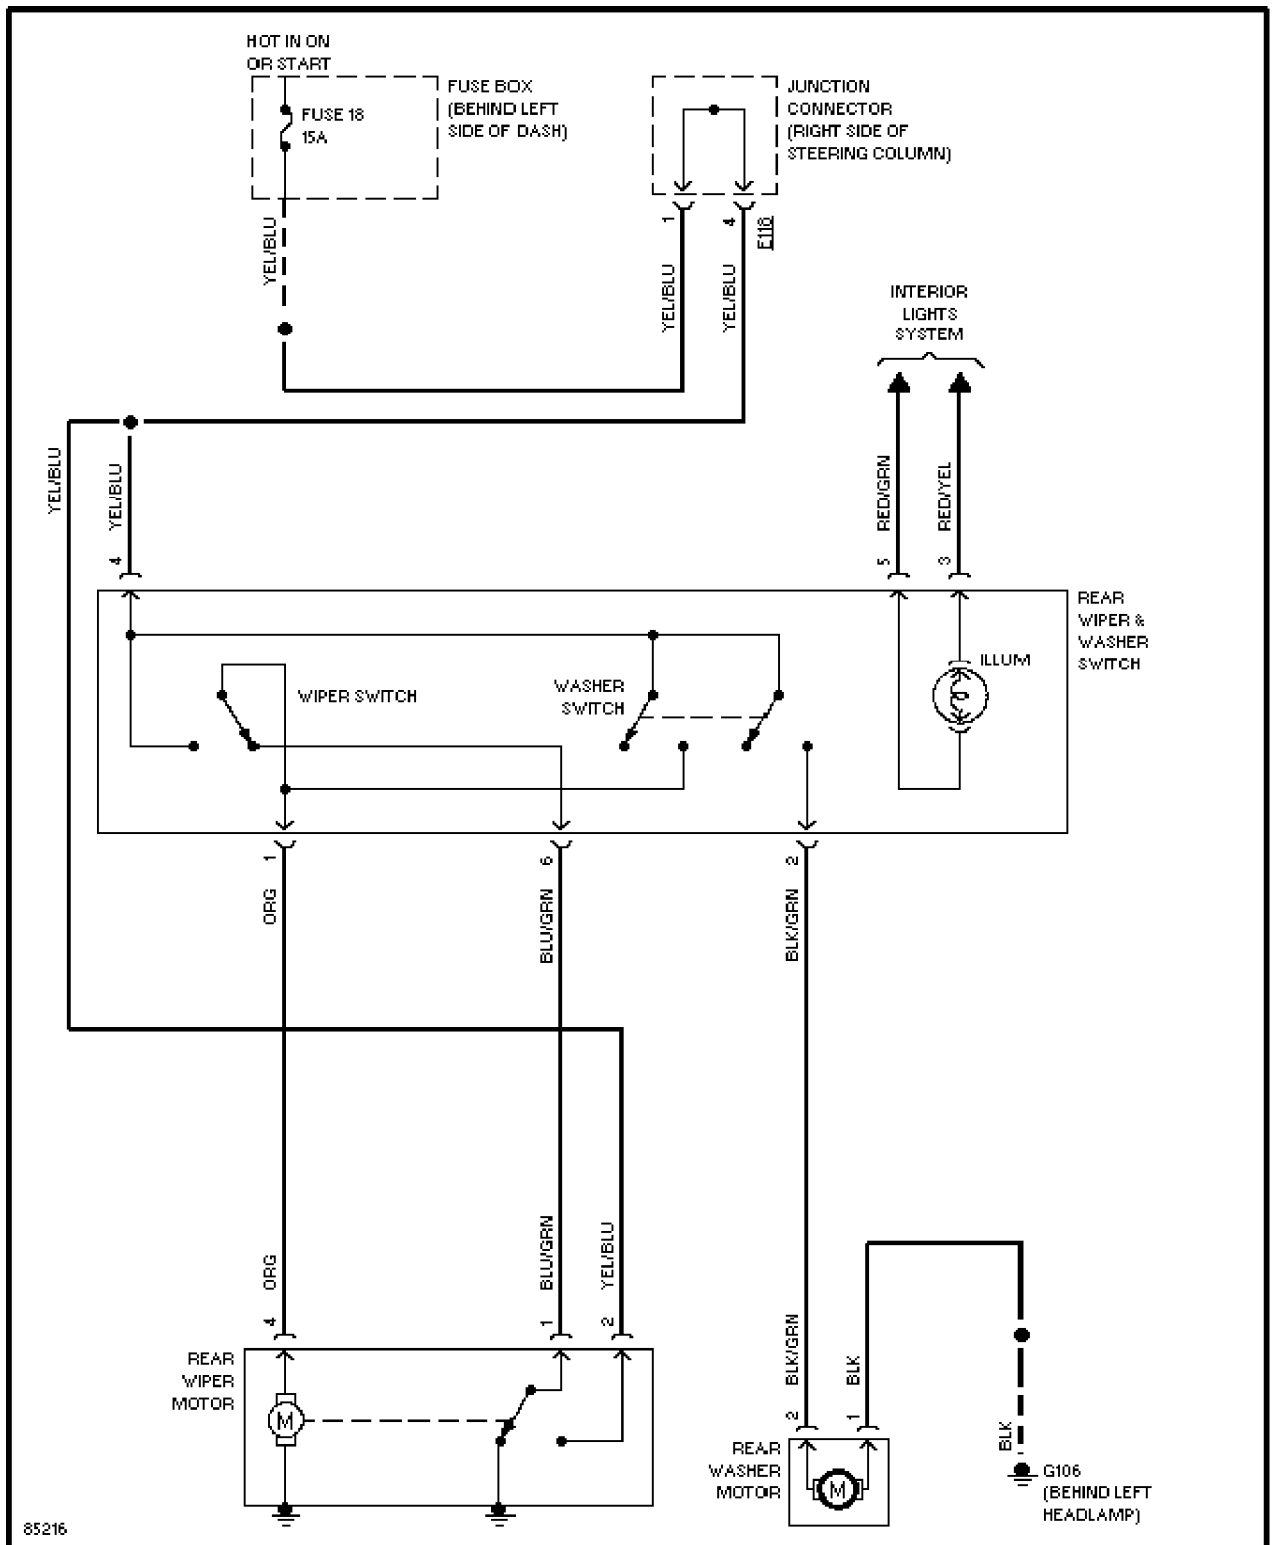

1.6L, Front Wiper/Washer Circuit

SYSTEM WIRING DIAGRAMS Article Text (p. 43) 1996 Suzuki Sidekick For saer Nira Sakhalin Russia 693013C

1.6L, Rear Wiper/Washer Circuit

1.8L, Front Wiper/Washer Circuit

1.8L, Rear Wiper/Washer Circuit