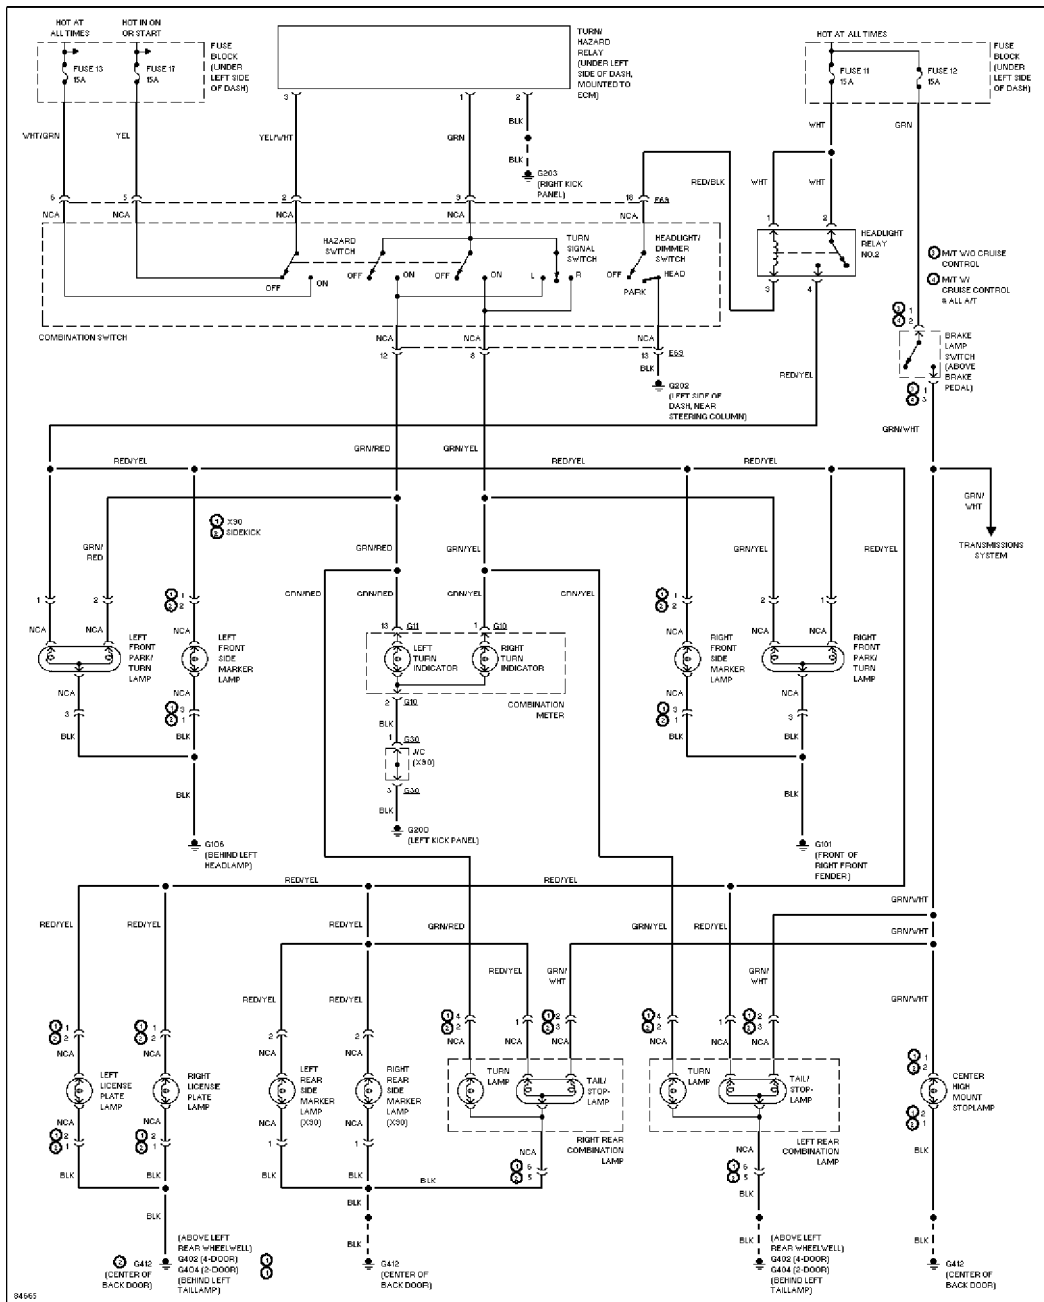

1.6L, Exterior Lamps Circuit