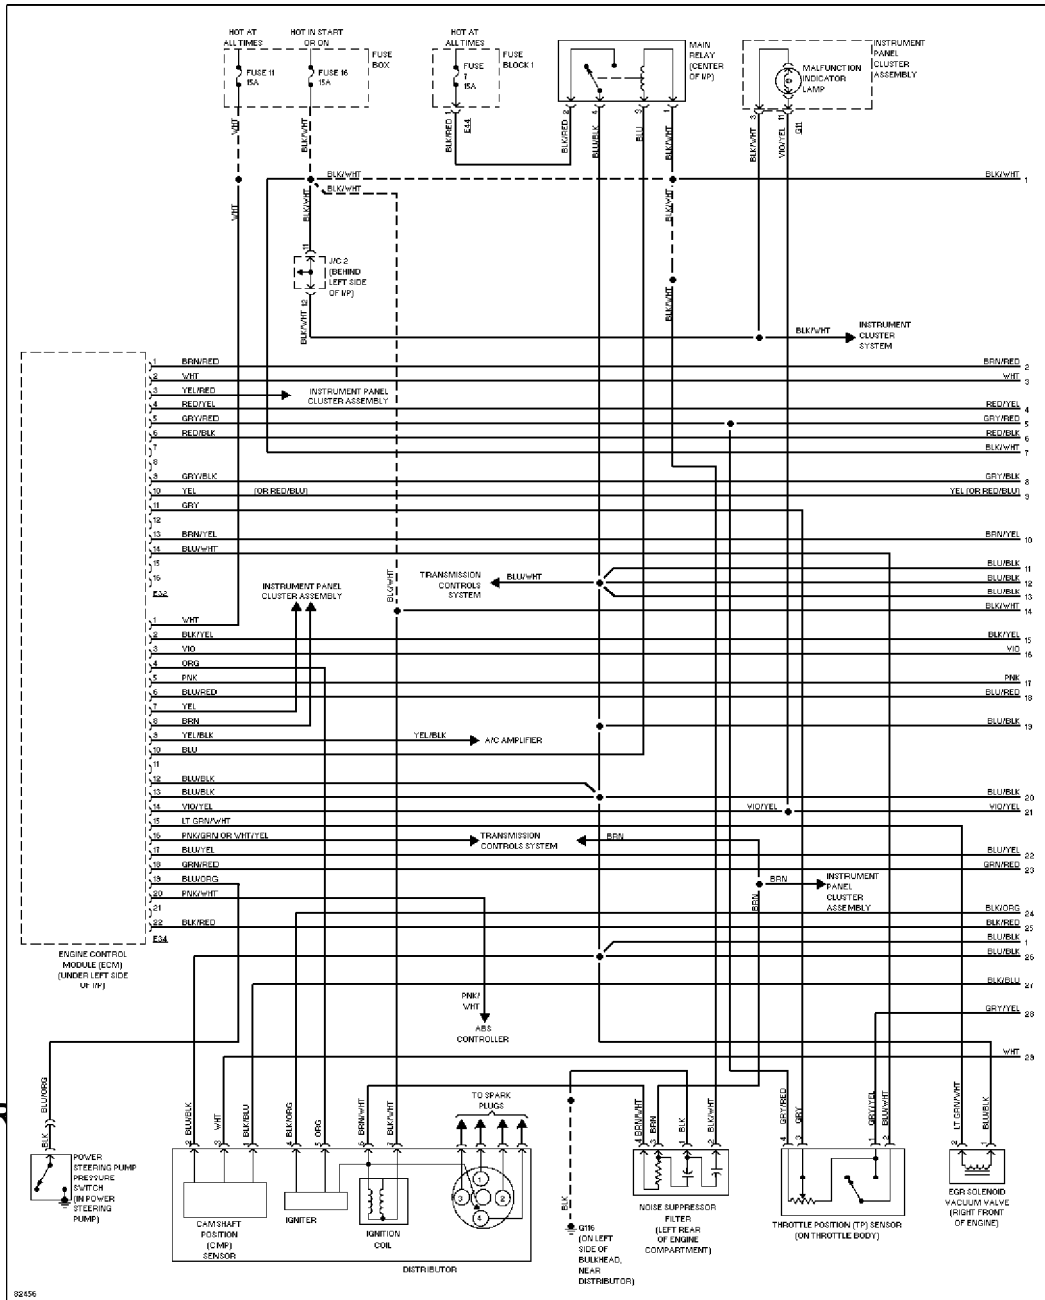

SYSTEM WIR

Russia 693013Cof

1.6L, Cruise Control Circuit

1.8L

1.8L, Cruise Control Circuit

Defogger Circuit

ENGINE PERFORMANCE

1.6L