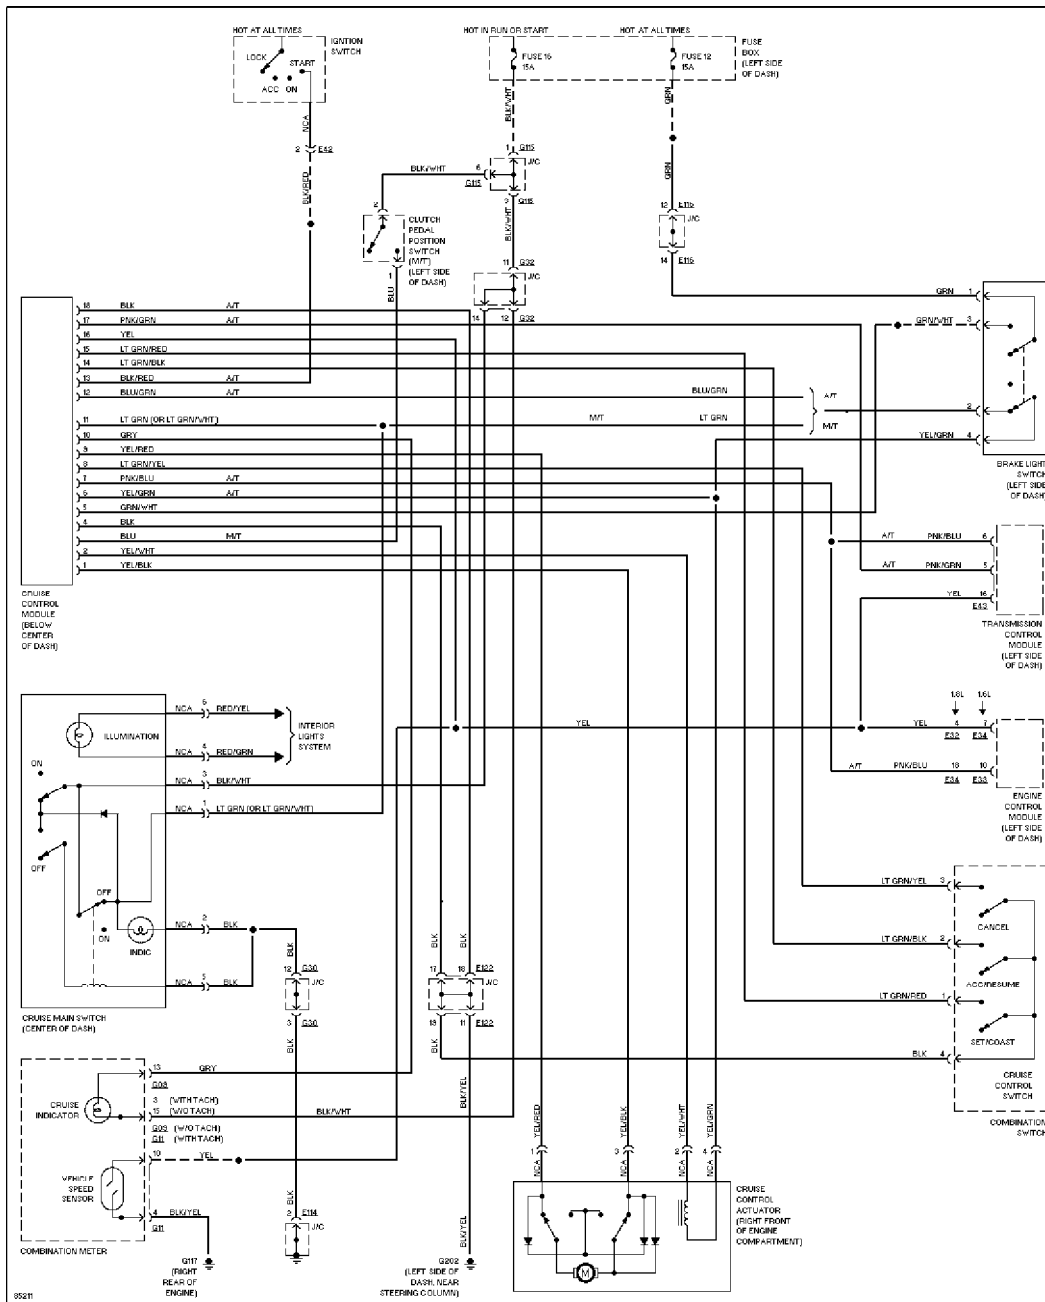

1.8L

SYSTEM WIRING
1.6L, Computer Data Lines

85419

1.8L, Computer Data Lines

COOLING FAN

Cooling Fan Circuit

CRUISE CONTROL

1.6L

SYSTEM WIR

Russia 693013Cof

1.6L, Cruise Control Circuit

1.8L

1.8L, Cruise Control Circuit

Defogger Circuit

ENGINE PERFORMANCE

1.6L