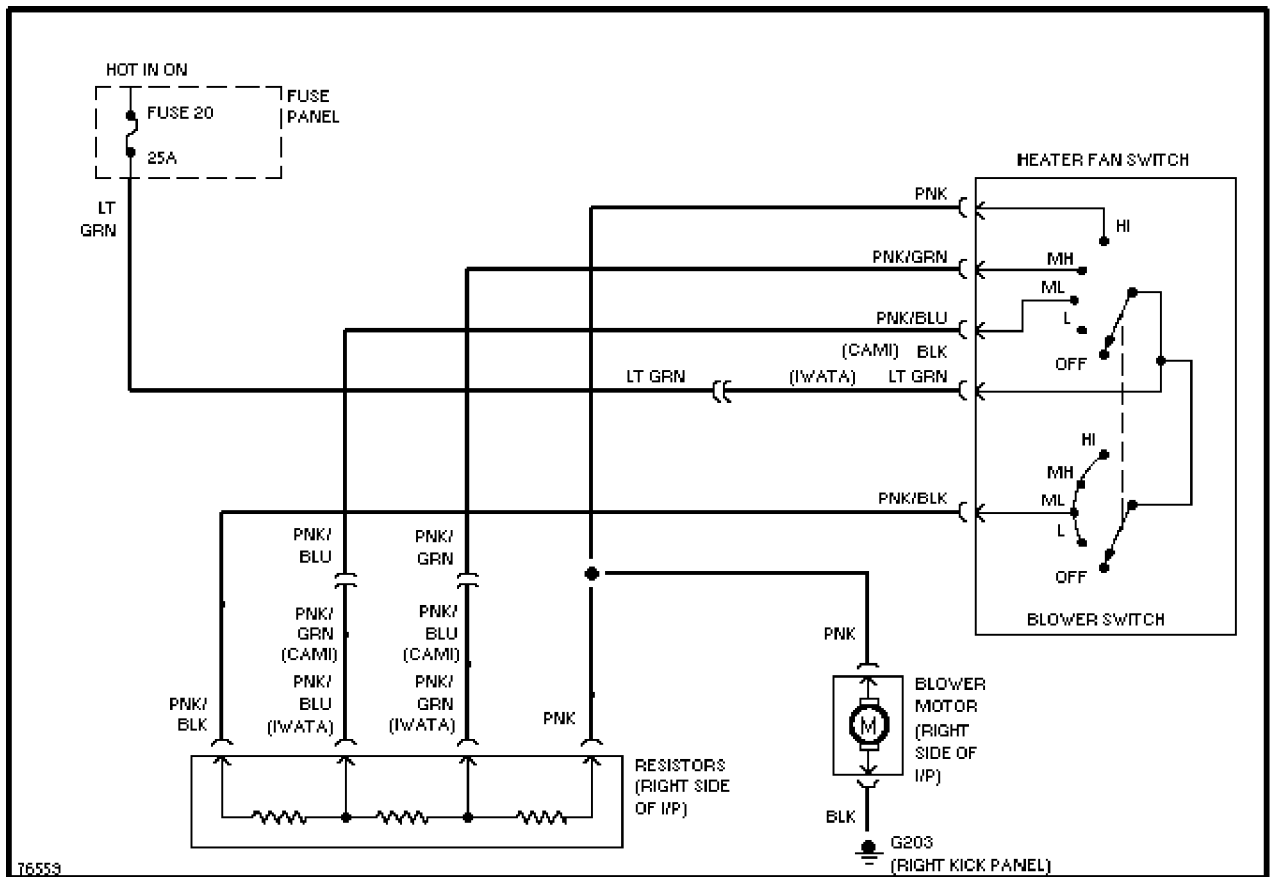

Heater Circuit

ANTI-LOCK BRAKES

1.6L