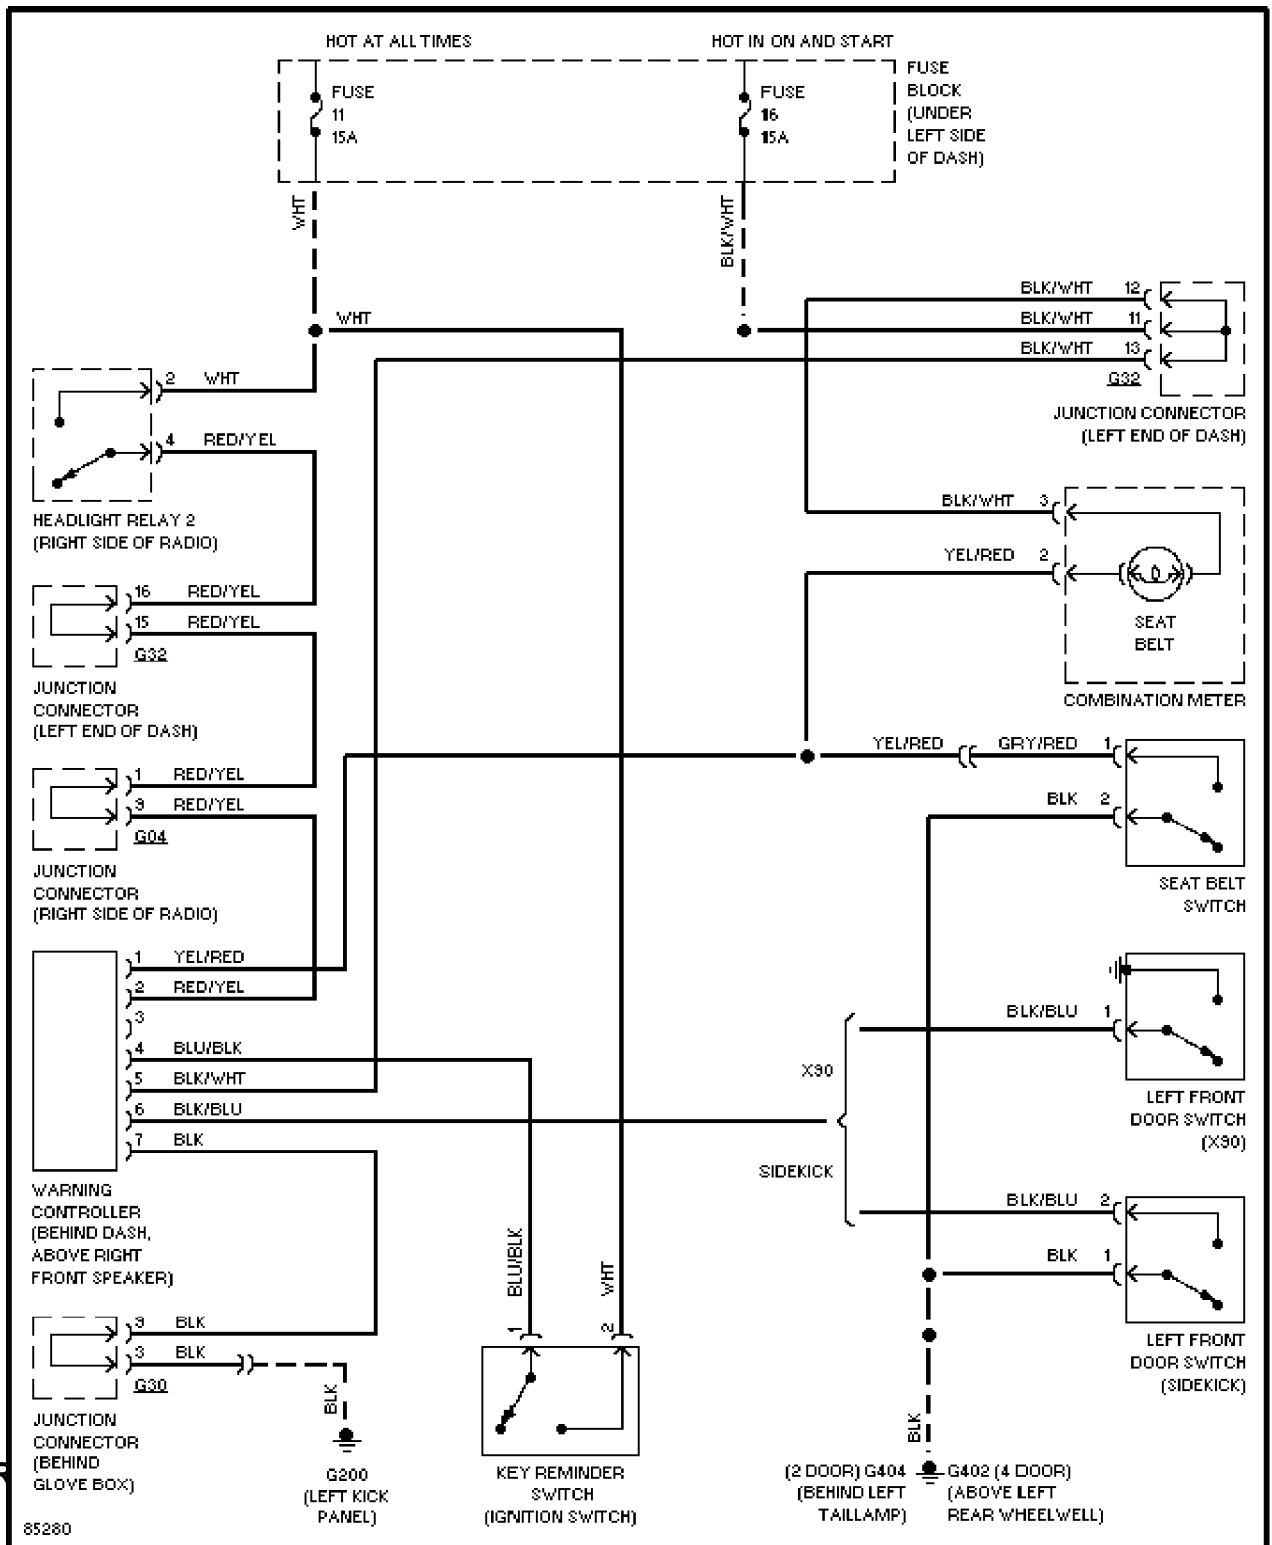

1.6L, 3 Speed A/T Circuit

1.6L, 4 Speed A/T Circuit

1.8L

1.8L, Transmission Circuit

SYSTEM WIR

Warning System Circuits

WIPER/WASHER

1.6L