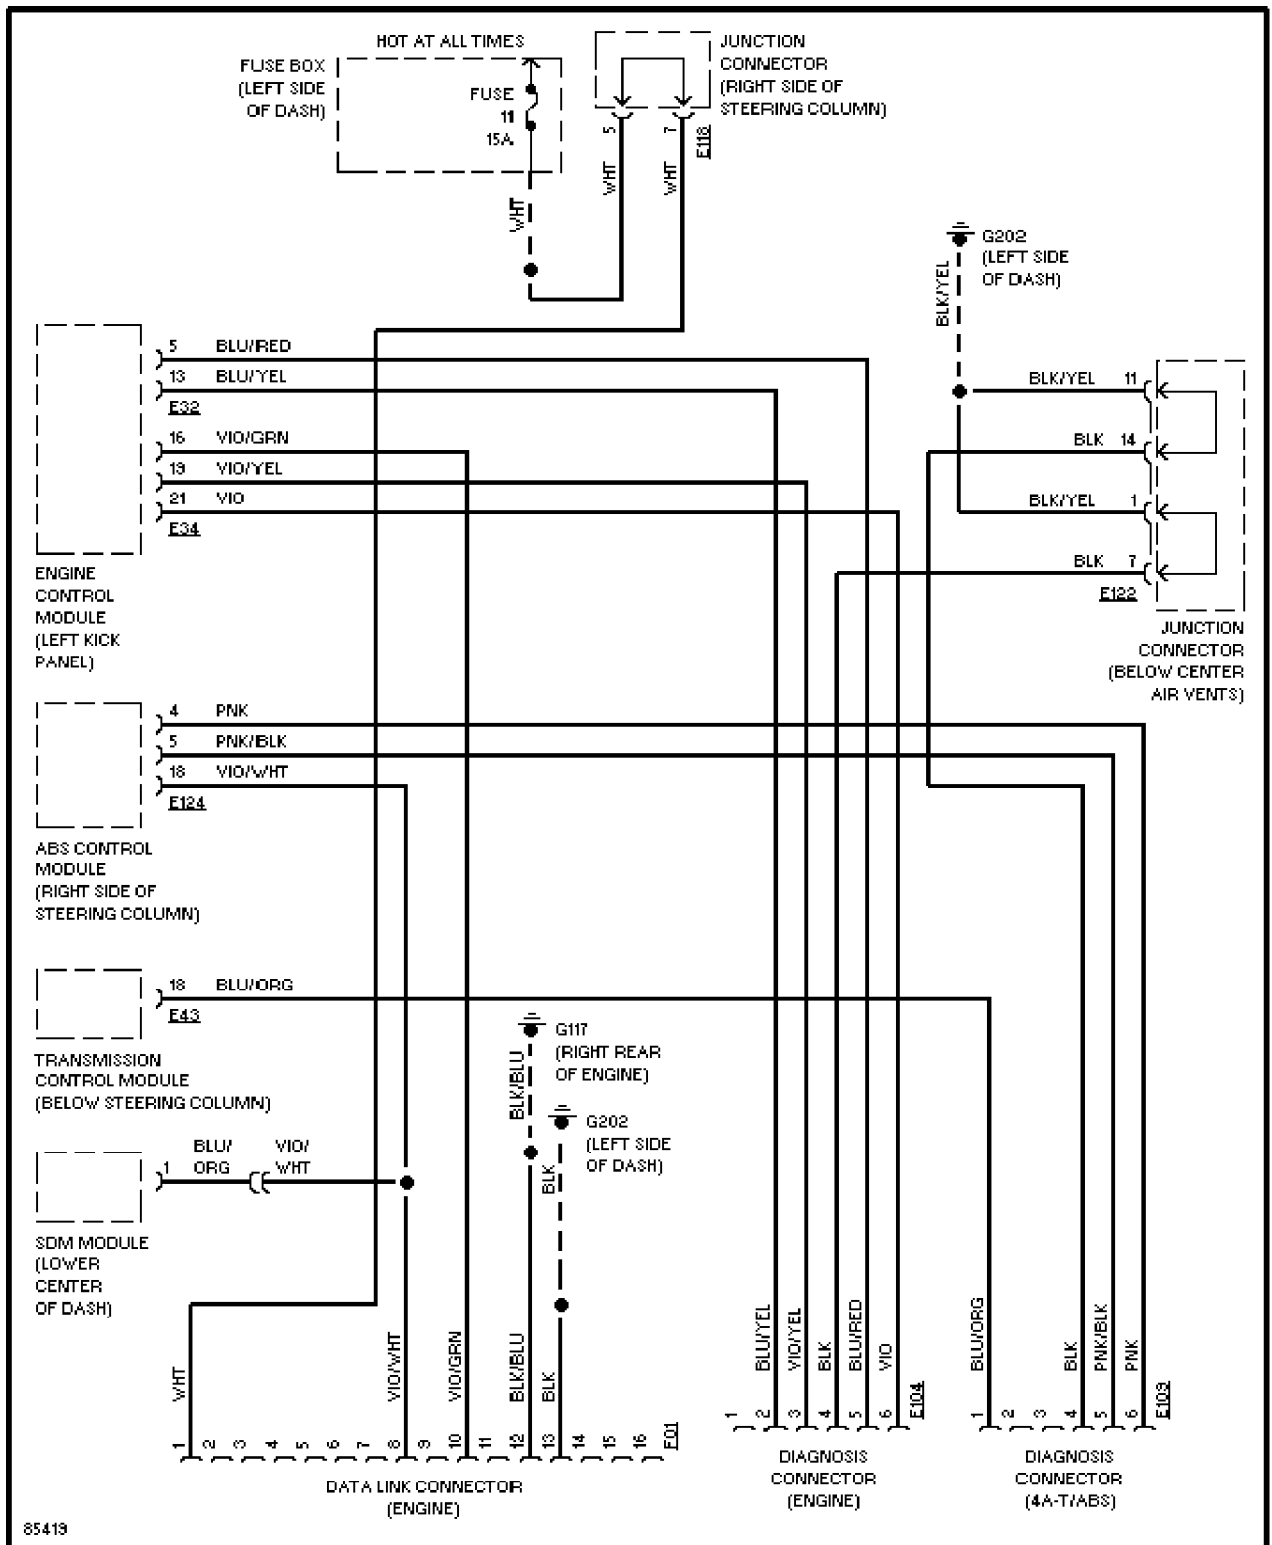

85419

1.8L, Computer Data Lines