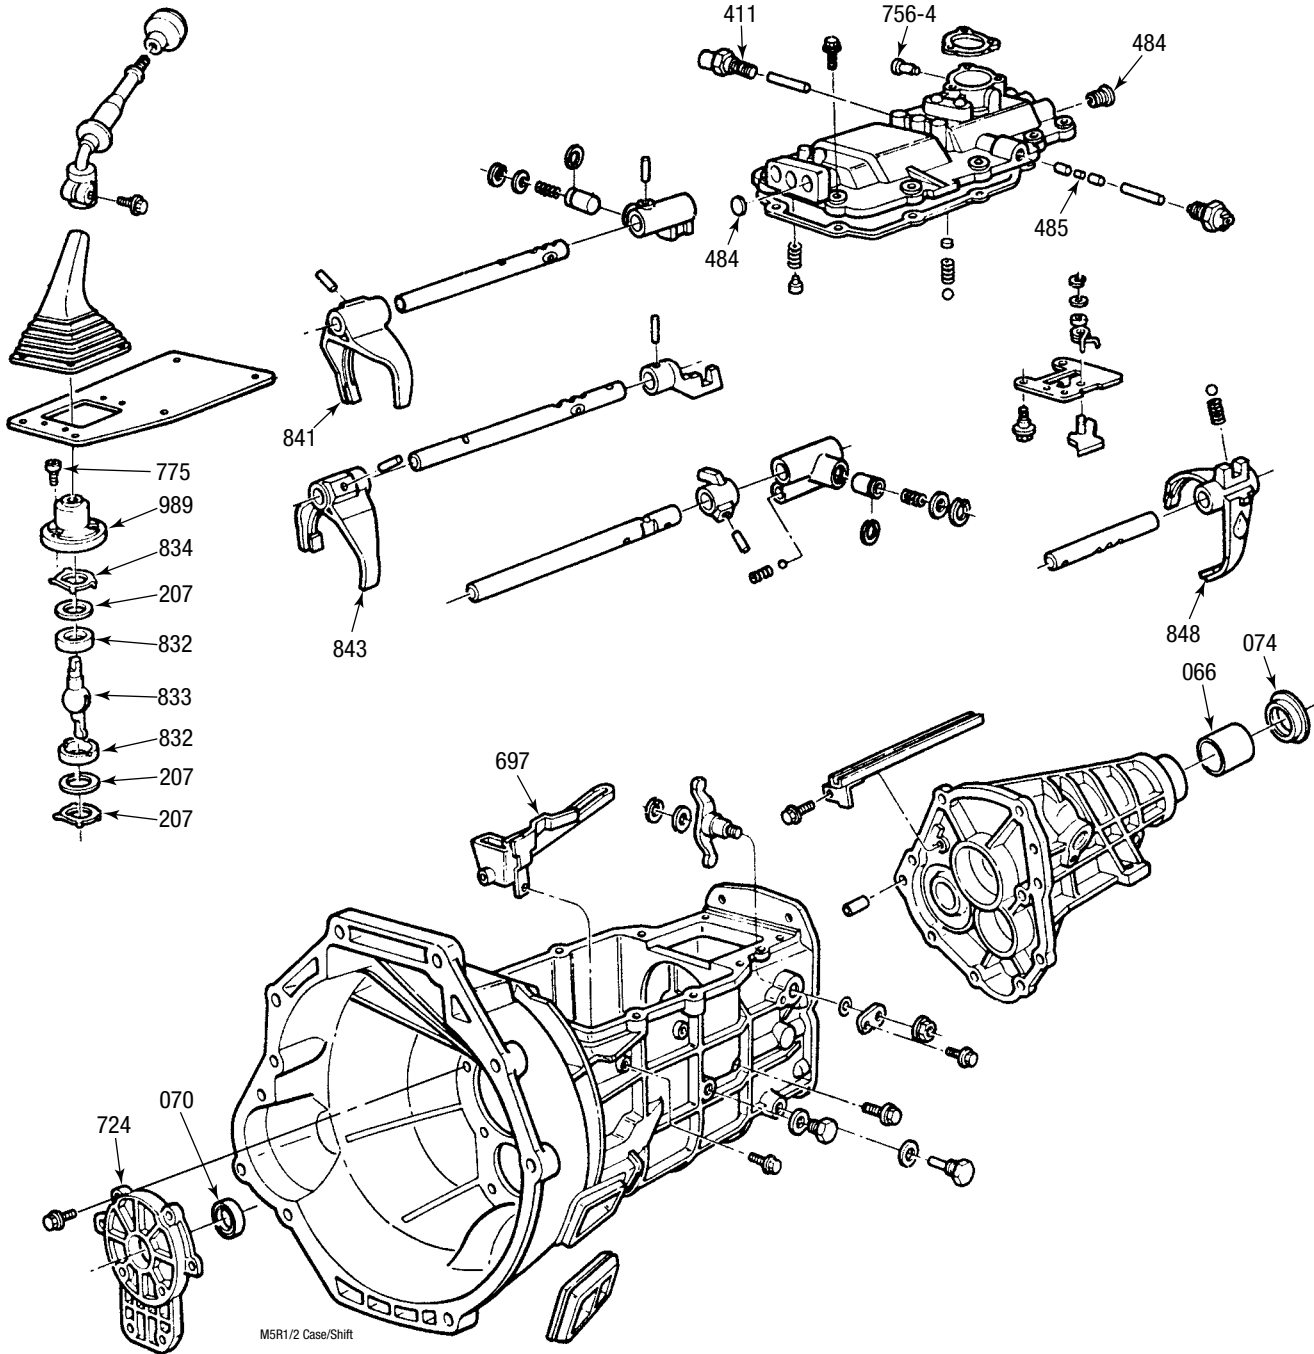

M5R1, M5R2

(Mazda Design)

Ford, Mazda

M5R1, M5R2

- (M5R1) 306
- (M5R2) 476