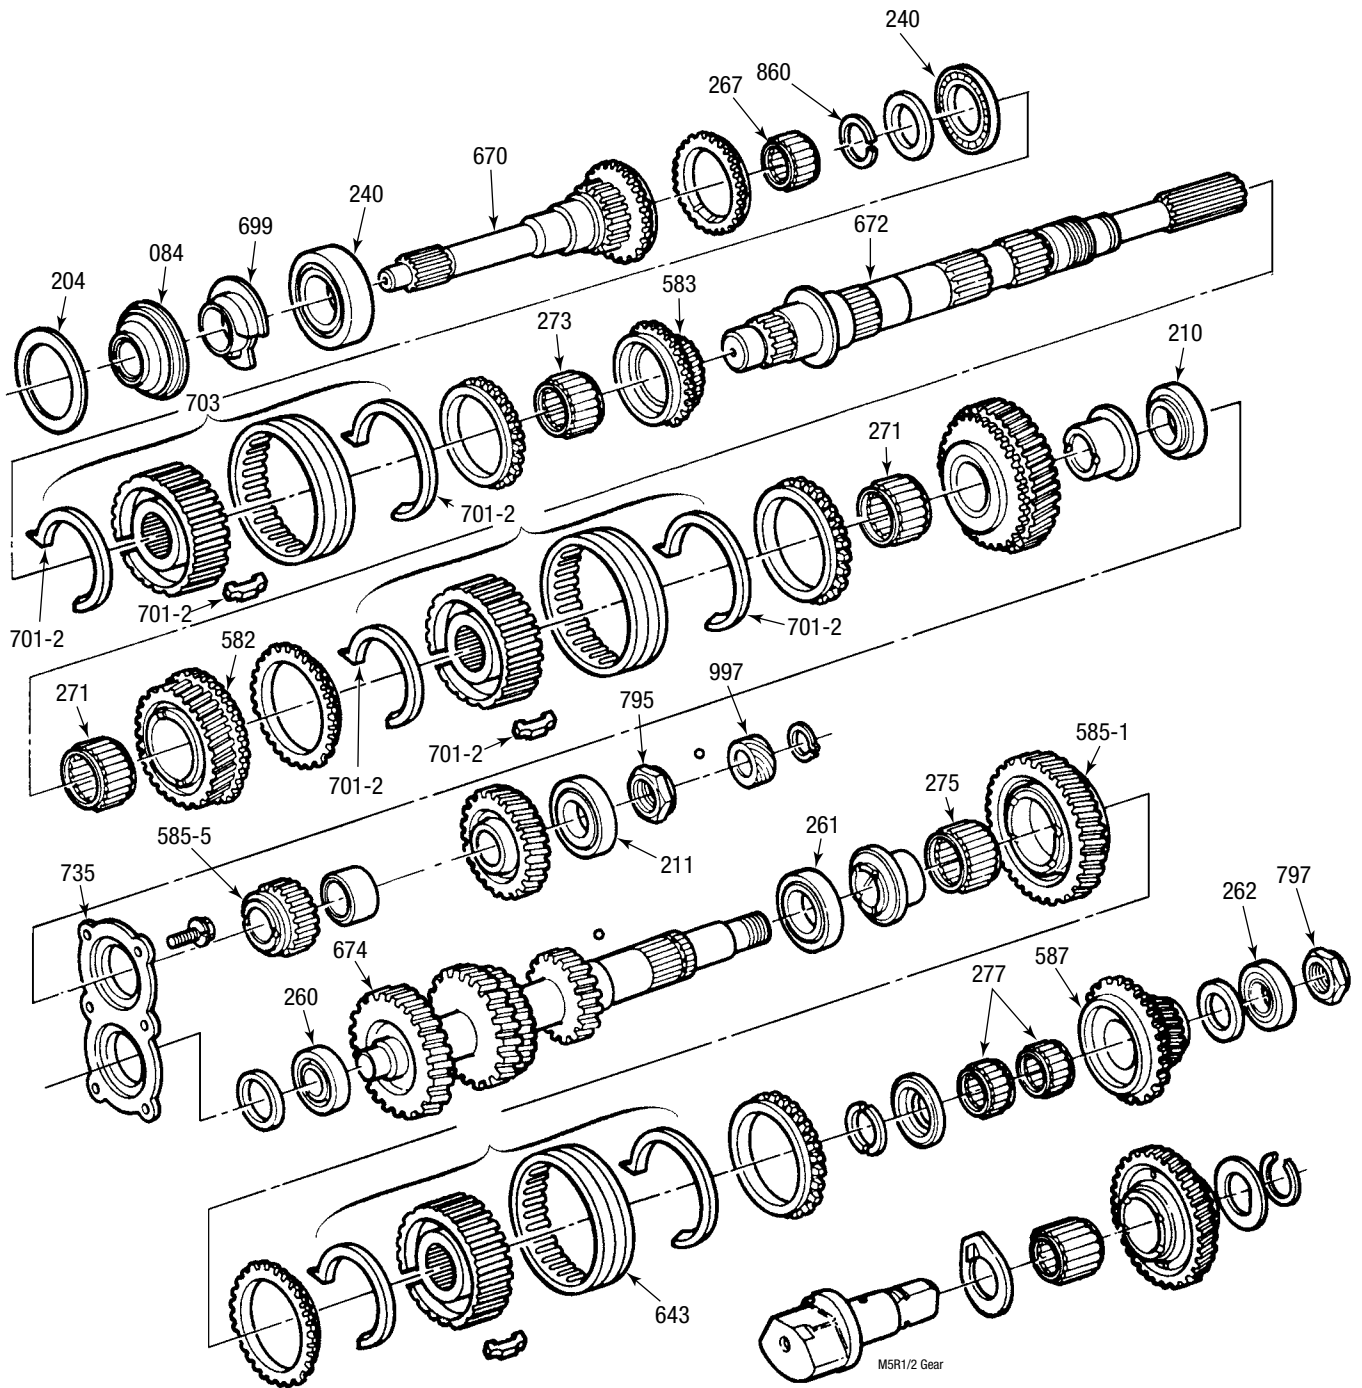

M5R1, M5R2

M5R1

(Mazda Design)

Ford, Mazda

ILL#	Description	Part #	Reference
Bearing Kit Without Synchros		Bearing Kit	
	M5R1 (All)	BK247	
Bearing Kit With Synchros & Synchro Kits		Bearing Kit	Synchro Kit
	M5R1 (1 piece 2nd Synchro, 30 T 5th & Reverse Synchro)	BK247AWS	SRK247A
	M5R1 (1 piece 2nd Synchro, 36 T 5th & Reverse Synchro)	BK247WS	SRK247
	M5R1 (3 piece 2nd Synchro)	BK247BWS	N/A
Gasket & Seal Kits			
	M5R1	306002	G50DB
Seals			
070	Seal, Front	336070	10640
074	Seal, Rear (2wd)	476074	2245
074	Seal, Rear (4wd)	372074	E8TZ7052D
084	Seal, Baffle	306084	E8TZ7040A
Bushings			
066	Bushing, Tail Housing (2wd)	306066	M5R1-62
Bearings			
211	Main Shaft Bearing (Rear)	306211	6207/33
210	Main Shaft Bearing	306210	30207
260	Counter Shaft Bearing (Front)	306260	NJ2205
261	Counter Shaft Bearing (Center)	306261-1	NJ206EX
262	Counter Shaft Bearing (Rear)	476262	6304-N
267	Pocket Bearing	306267	K25/33/24
271	1st & 2nd Gear Needle Bearing	306271	E8TZ7133A
273	3rd Gear Needle Bearing	306273	M5R1-134
275	5th Gear Needle Bearing	306275	E8TZ7R130A
278	Reverse Idler Gear Needle Bearing	306278	E8TZ7E139A
240	Input Shaft Bearing	306287	30207/80
275	Synchro Thrust Bearing	306275A	AXJ39X62.3X4
277	Reverse Gear Needle	306277-1	K24/28/16.5
Sliders			
643	5th-Reverse Slider (30 T)	306643A	M5R1-15A
643	5th-Reverse Slider (36 T)	306643	E8TZ7183C
Synchronizer Kits			
	M5R1 (1 piece 2nd Synchro, 30 T 5th & Reverse Synchro)	SRK247A	
	M5R1 (1 piece 2nd Synchro, 36 T 5th & Reverse Synchro)	SRK247	
	M5R1 (3 piece 2nd Synchro)	N/A	
Synchronizer Components			
701-2	1-2 Synchro Key & Spring Kit	306701-2K	M5R1-K3
703	3-4 Synchro Assembly (Complete)	306703K	M5R1-2.5A
703-1	3-4 Synchro Assembly (Slider & Hub Only)	306703-1K	M5R1-2.5
701-2	3-4 Synchro Key & Spring Kit	306701-2K	M5R1-K3
Forks			
841	1-2 Fork	306841	M5R1-23
843	3-4 Fork	306843	M5R1-23A
Gears (2nd, 3rd, 5th)			
582	2nd Gear (32 T)	306582	M5R1-21
582	2nd Gear (31 T)	306582A	M5R1-21A
583	3rd Gear (27 T)	306583A	M5R1-11A
583	3rd Gear (29 T)	306583	M5R1-11
585-5	5th Gear (Main Shaft) w/ spacer #146 (87-00)	306585-2	M5R1-18A
585-1	5th Gear (Counter Shaft) (01-Up)	306585-1	M5R1-19A

M5R1